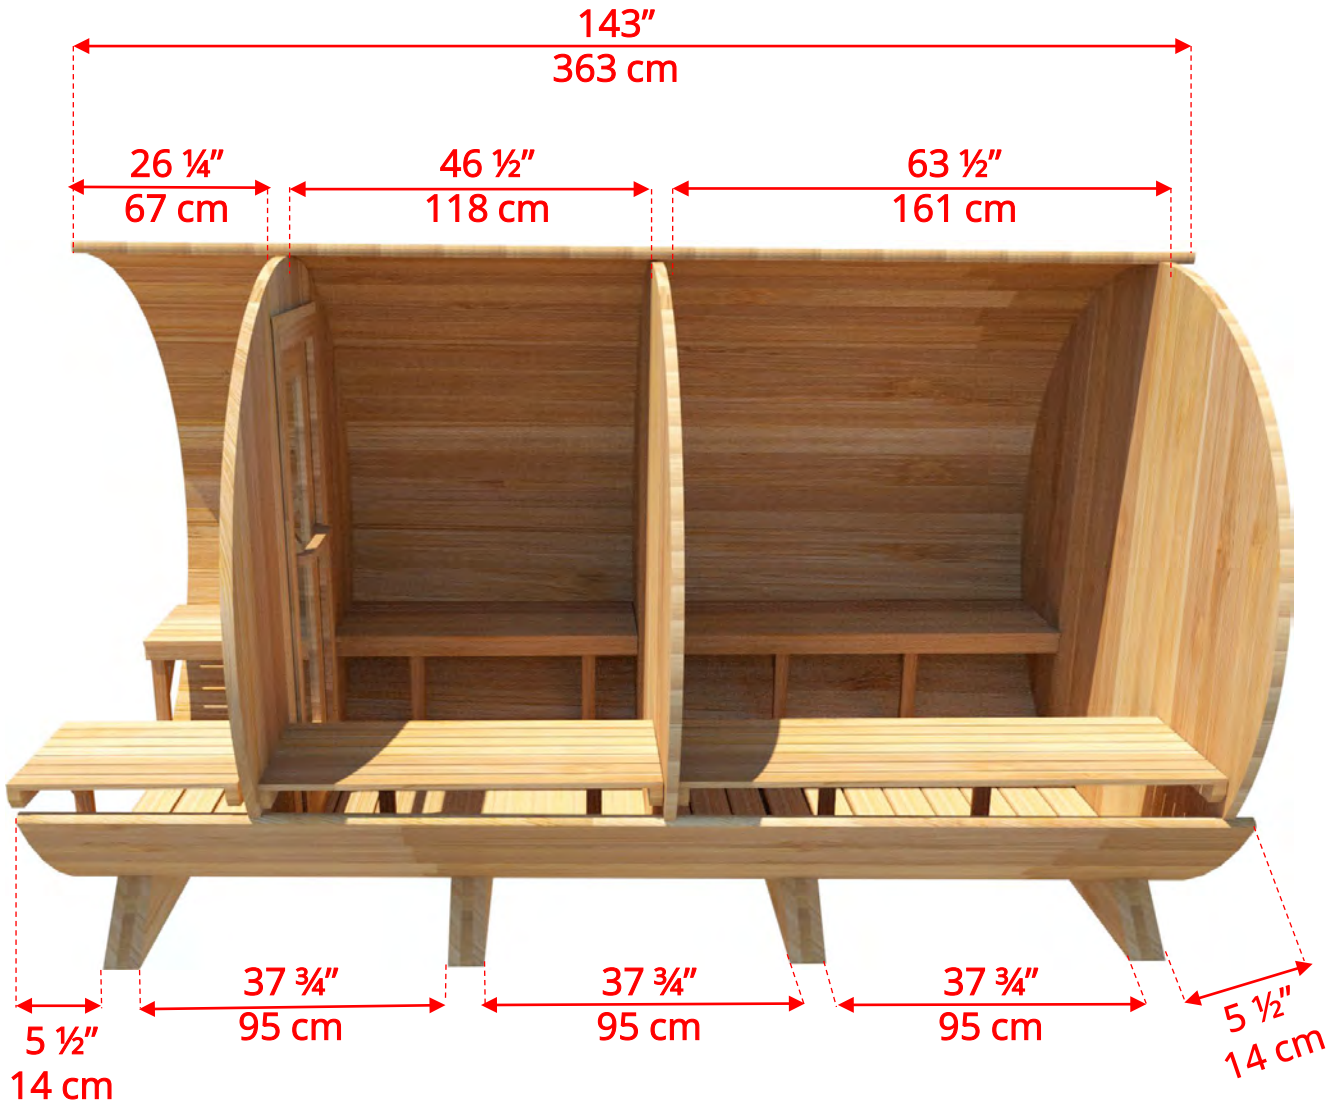

# 760CP/762CP 7'x6' (182cm) Barrel Sauna with Changeroom & Porch

# 760CP/762CP 7'x6' (182cm) Barrel Sauna with Changeroom & Porch

760CP/762CP

# 7'x6' (182cm) Barrel Sauna with Changeroom & Porch

76SSU  
Signature Sauna Benches

# 760CP/762CP 7'x6' (182cm) Barrel Sauna with Changeroom & Porch

W2  
2 Windows in Front Wall

*\*Product W2 - 2 windows available on changeroom or back wall at same measurements as front wall*