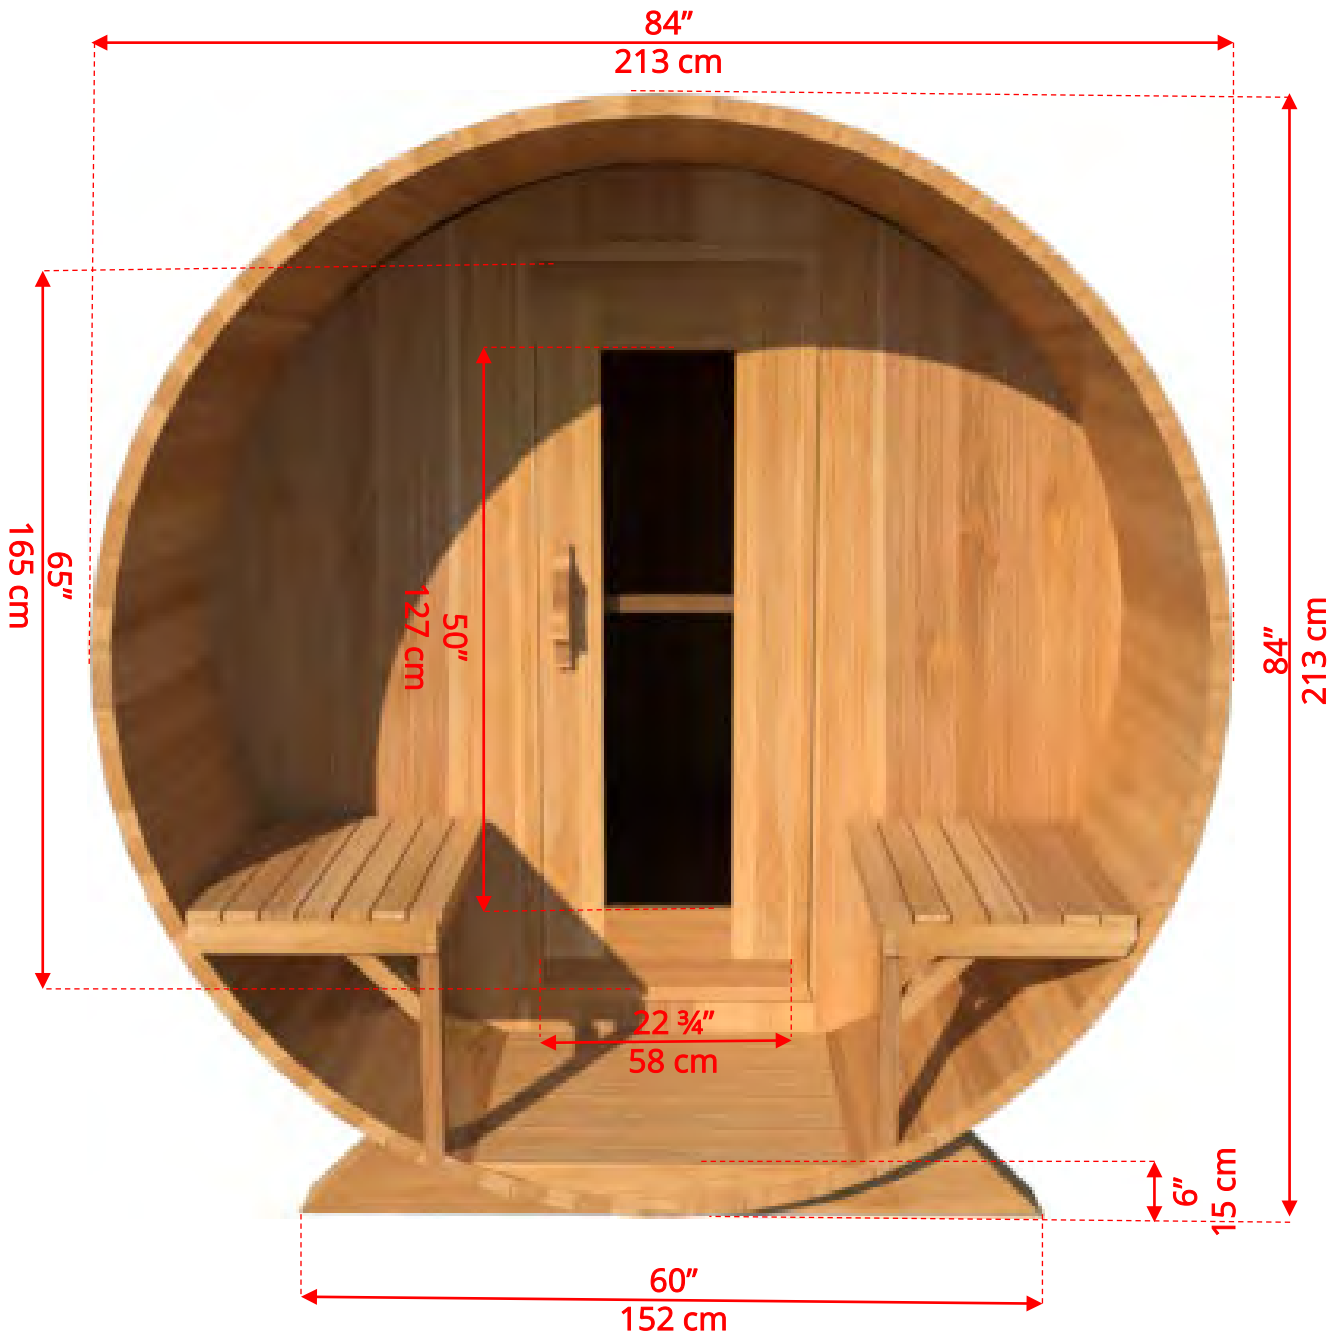

# 760CP/762CP 7'x6' (182cm) Barrel Sauna with Changeroom & Porch

# 760CP/762CP 7'x6' (182cm) Barrel Sauna with Changeroom & Porch

760CP/762CP

# 7'x6' (182cm) Barrel Sauna with Changeroom & Porch

76SSU  
Signature Sauna Benches

# 760CP/762CP 7'x6' (182cm) Barrel Sauna with Changeroom & Porch

W2  
2 Windows in Front Wall

*\*Product W2 - 2 windows available on changeroom or back wall at same measurements as front wall*