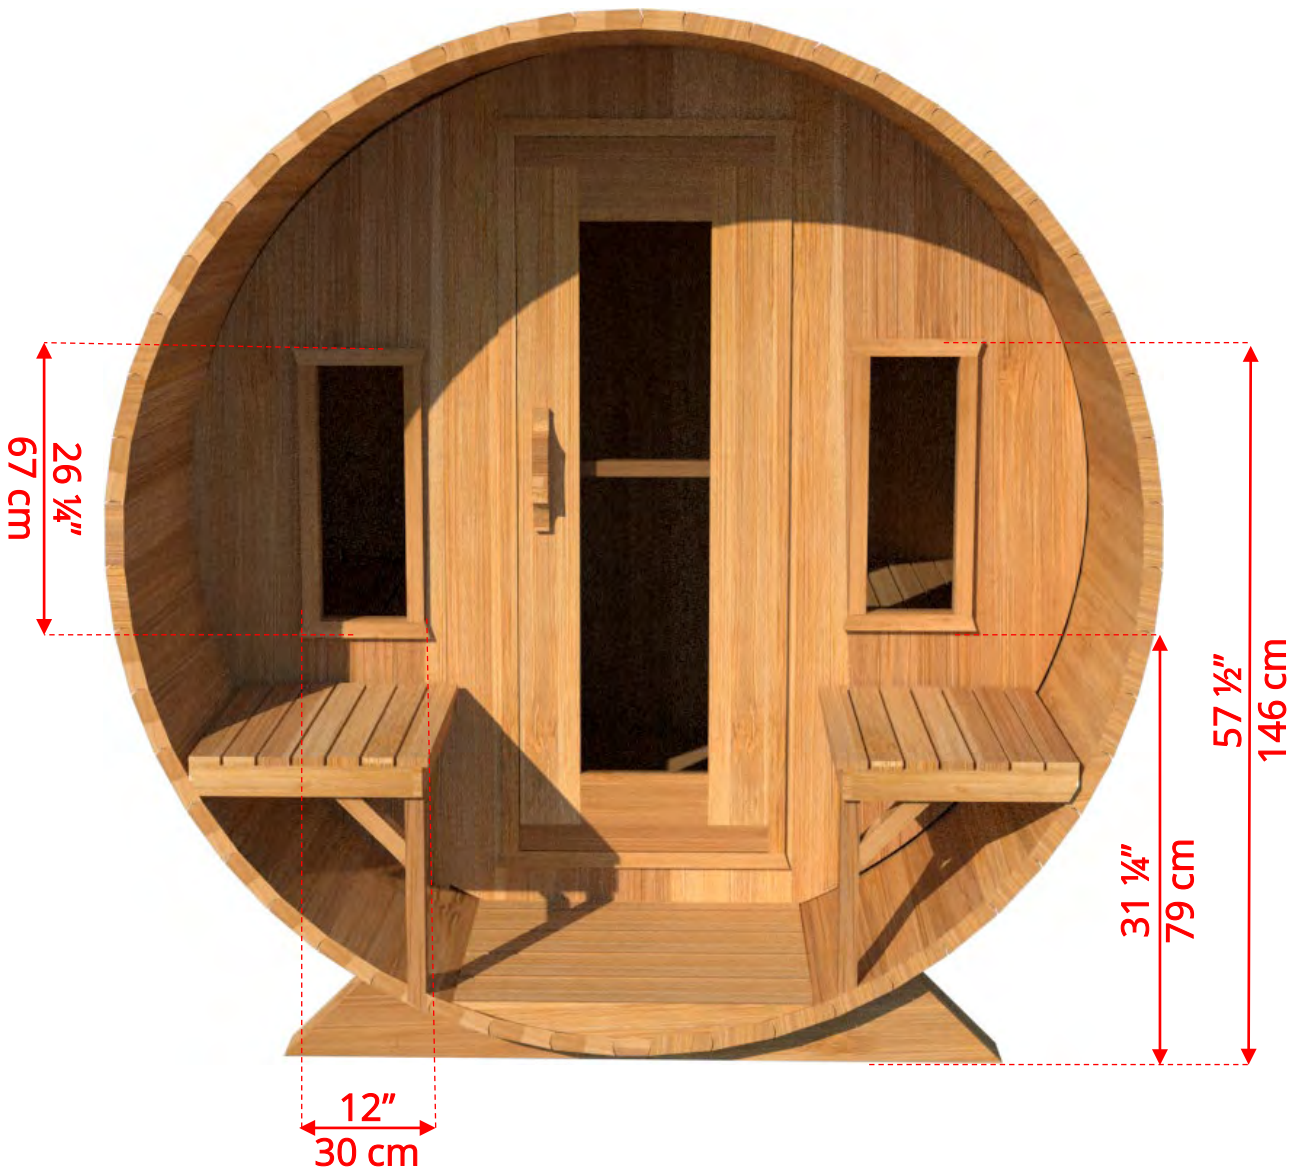

# 760CP/762CP 7'x6' (182cm) Barrel Sauna with Changeroom & Porch

# 760CP/762CP 7'x6' (182cm) Barrel Sauna with Changeroom & Porch

760CP/762CP

# 7'x6' (182cm) Barrel Sauna with Changeroom & Porch

76SSU  
Signature Sauna Benches

# 760CP/762CP 7'x6' (182cm) Barrel Sauna with Changeroom & Porch

W2  
2 Windows in Front Wall

*\*Product W2 - 2 windows available on changeroom or back wall at same measurements as front wall*