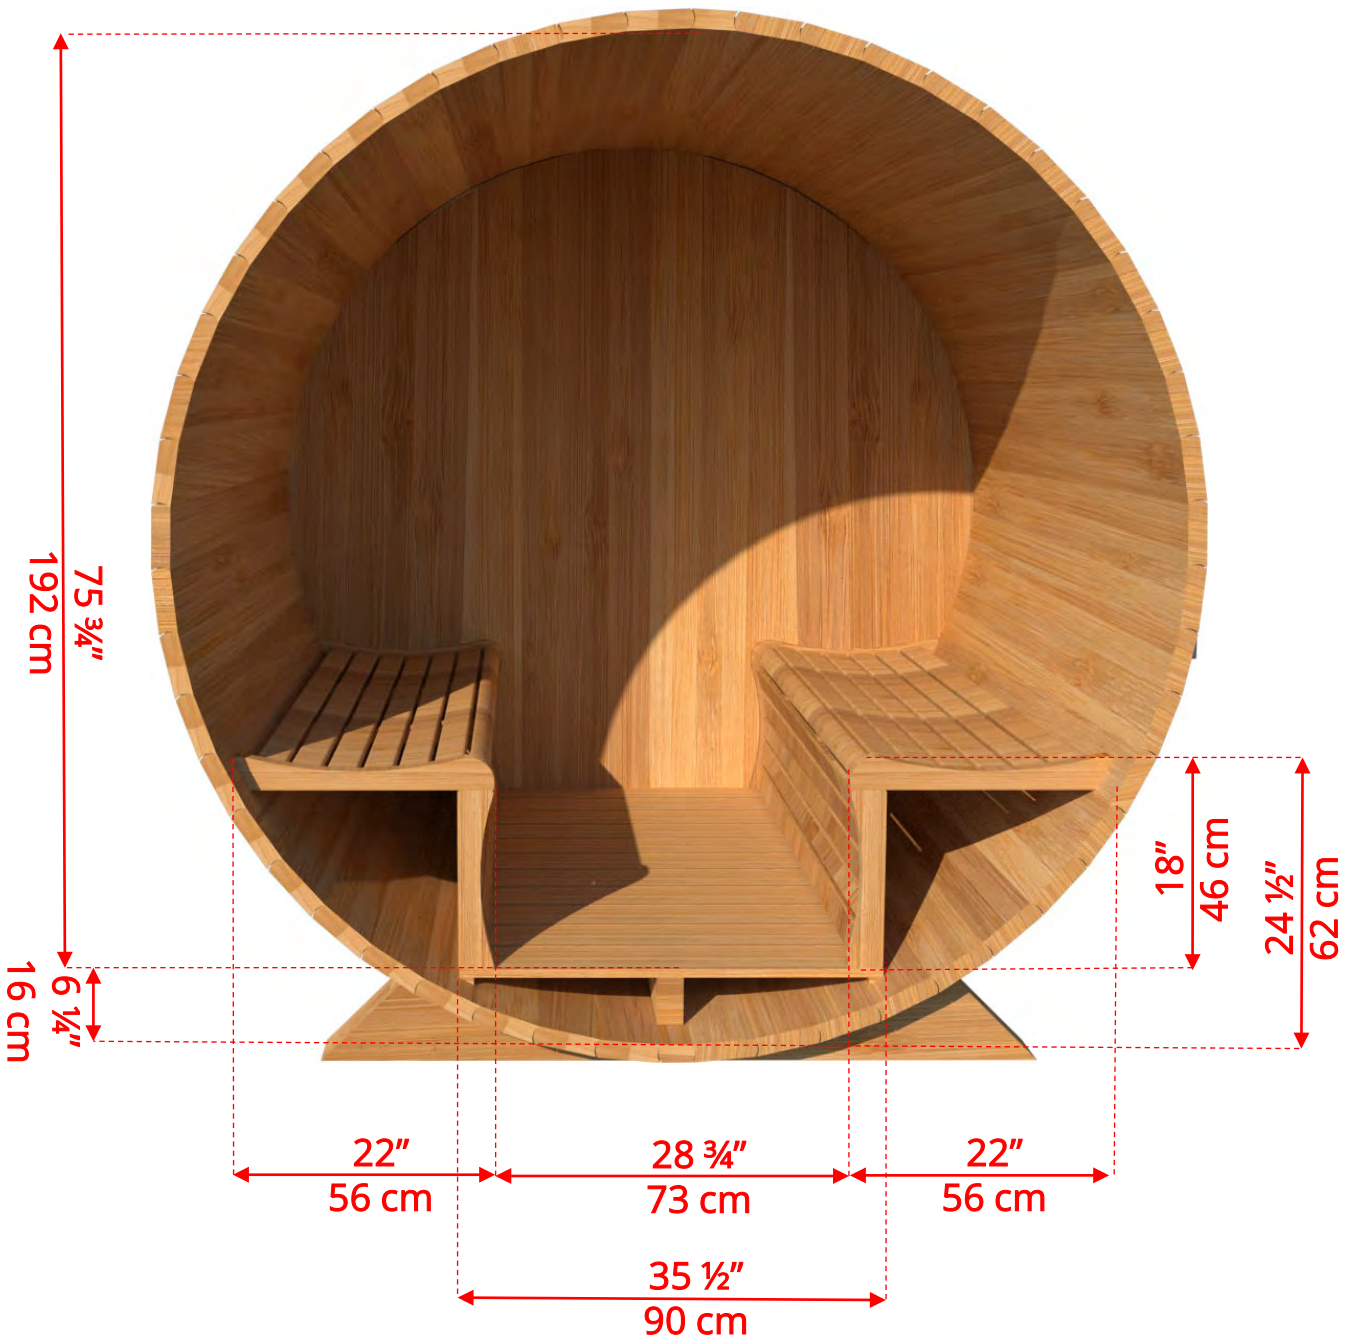

# 760CP/762CP 7'x6' (182cm) Barrel Sauna with Changeroom & Porch

# 760CP/762CP 7'x6' (182cm) Barrel Sauna with Changeroom & Porch

760CP/762CP

# 7'x6' (182cm) Barrel Sauna with Changeroom & Porch

76SSU  
Signature Sauna Benches

# 760CP/762CP 7'x6' (182cm) Barrel Sauna with Changeroom & Porch

W2  
2 Windows in Front Wall

*\*Product W2 - 2 windows available on changeroom or back wall at same measurements as front wall*