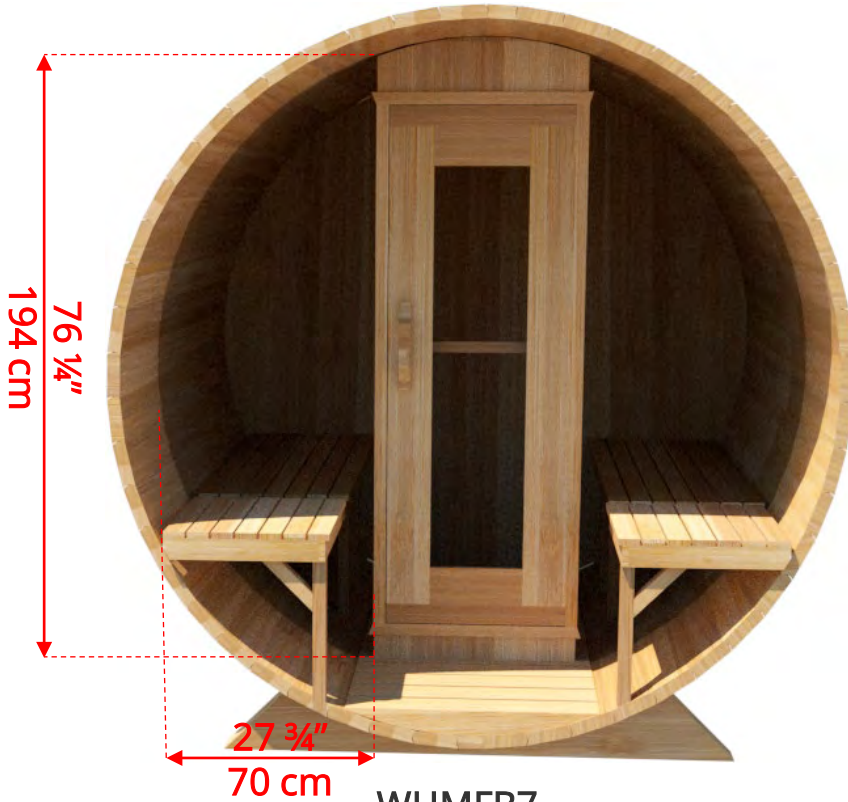

# 760CP/762CP 7'x6' (182cm) Barrel Sauna with Changeroom & Porch

760CP/762CP

# 7'x6' (182cm) Barrel Sauna with Changeroom & Porch

76SSU  
Signature Sauna Benches

# 760CP/762CP 7'x6' (182cm) Barrel Sauna with Changeroom & Porch

W2  
2 Windows in Front Wall

*\*Product W2 - 2 windows available on changeroom or back wall at same measurements as front wall*

# 760CP/762CP 7'x6' (182cm) Barrel Sauna with Changeroom & Porch

WHMF7  
Halfmoon Front Wall Windows

WHMFB7  
Halfmoon Back Wall Window