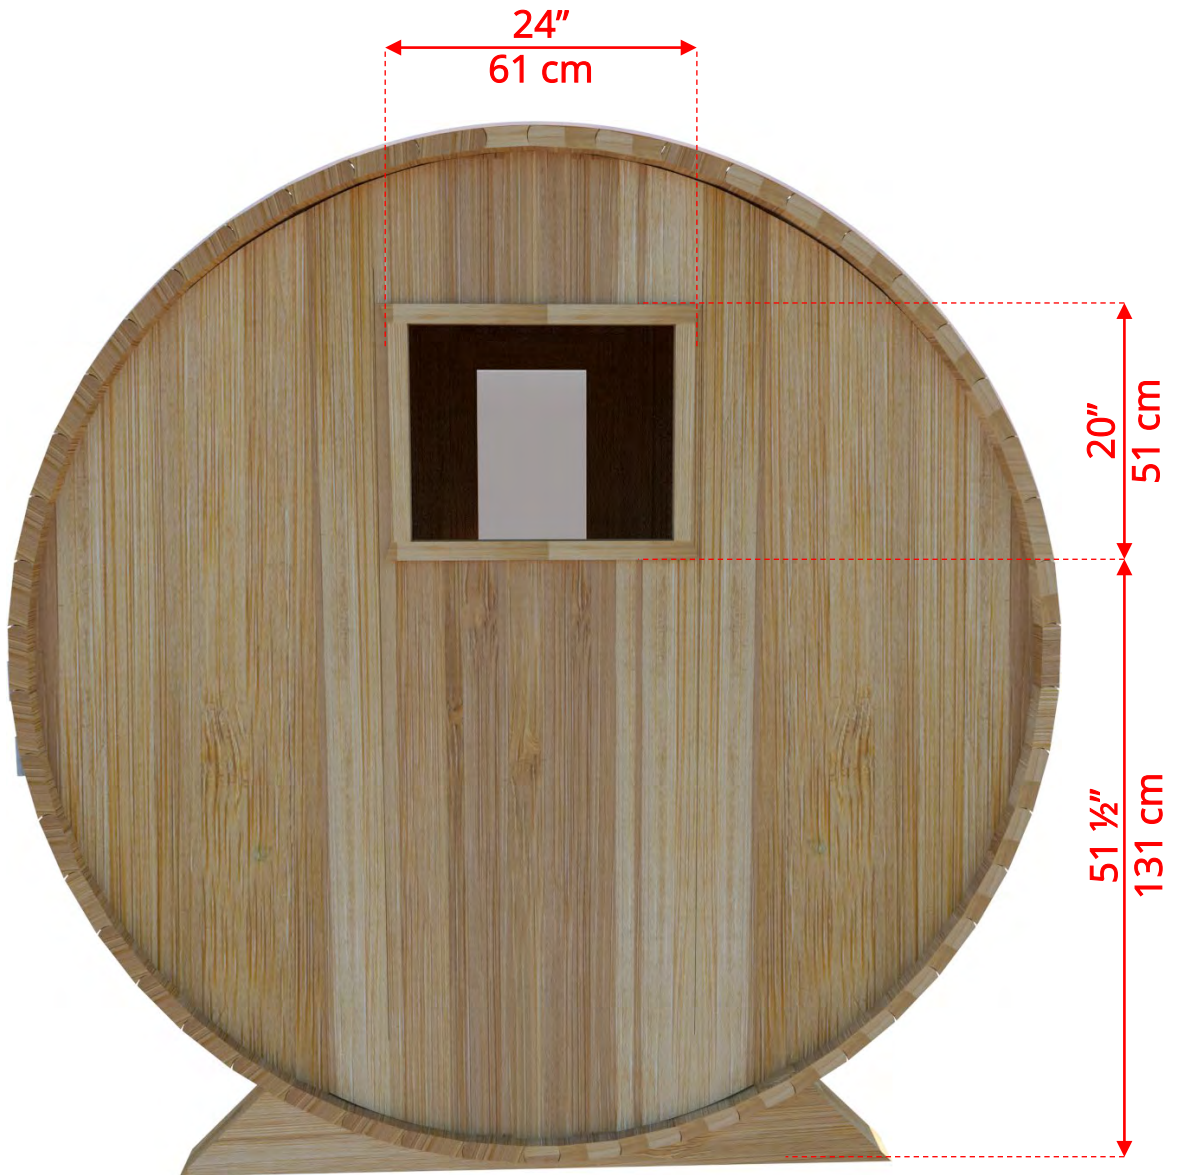

# 7'x6' (182cm) Barrel Sauna with Changeroom & Porch

76SSU  
Signature Sauna Benches

# 760CP/762CP 7'x6' (182cm) Barrel Sauna with Changeroom & Porch

W2  
2 Windows in Front Wall

*\*Product W2 - 2 windows available on changeroom or back wall at same measurements as front wall*

# 760CP/762CP 7'x6' (182cm) Barrel Sauna with Changeroom & Porch

WHMF7  
Halfmoon Front Wall Windows

WHMFB7  
Halfmoon Back Wall Window

# 760CP/762CP 7'x6' (182cm) Barrel Sauna with Changeroom & Porch

W1  
Rectangle Window in Back Wall