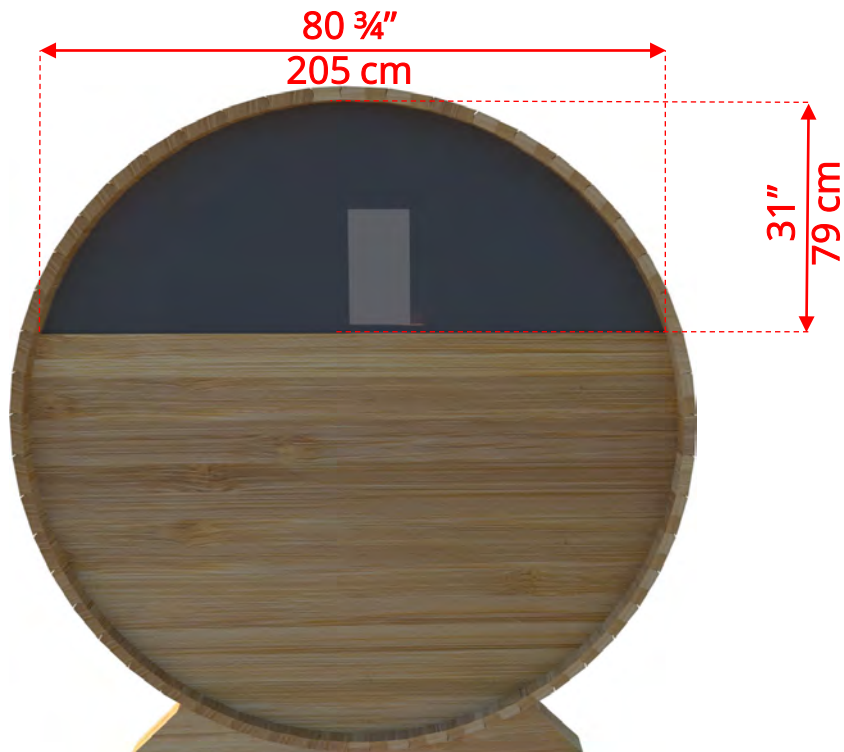

WHMFB7
Halfmoon Back Wall Window