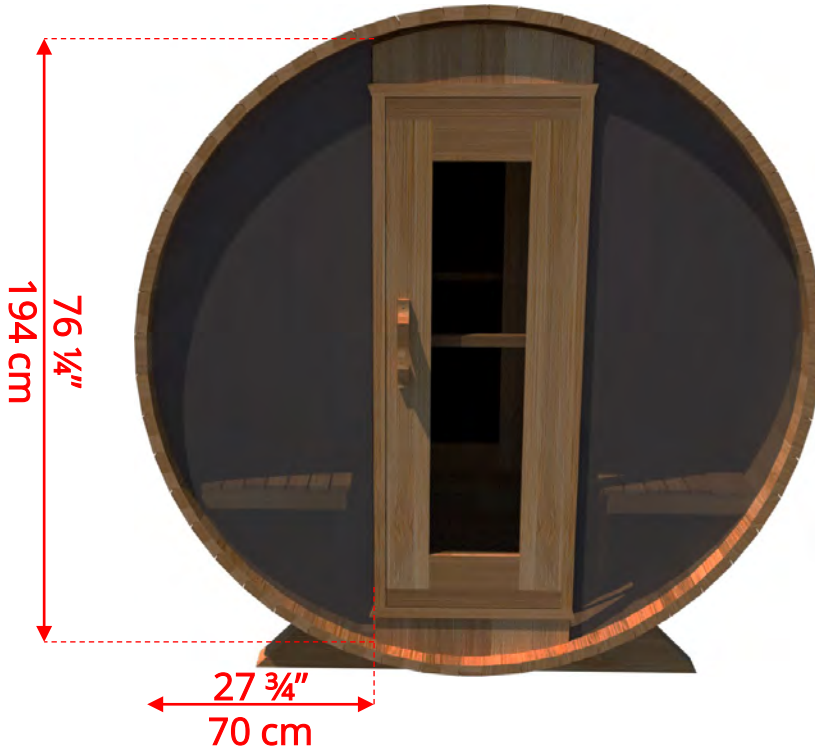

760C/762C

7'x6' (182cm) Barrel Sauna with Changeroom

760C/762C

7'x6' (182cm) Barrel Sauna with Changeroom

760C/762C

7'x6' (182cm) Barrel Sauna with Changeroom

760C/762C

7'x6' (182cm) Barrel Sauna with Changeroom

76SSU
Signature Sauna Benches

760C/762C

7'x6' (182cm) Barrel Sauna with Changeroom

W2

2 Windows in Front Wall

**Product W2 - 2 windows available on changeroom or back wall at same measurements as front wall*

760C/762C

7'x6' (182cm) Barrel Sauna with Changeroom

WHMF7

Halfmoon Front Wall Windows

WHMFB7

Halfmoon Back Wall Window

7'x6' (182cm) Barrel Sauna with Changeroom

W1
Rectangle Window in Back Wall

760C/762C

7'x6' (182cm) Barrel Sauna with Changeroom

SB210
Harvia M3 Wood Burning Heater

Please note - Drawing shows sauna room measurements only.