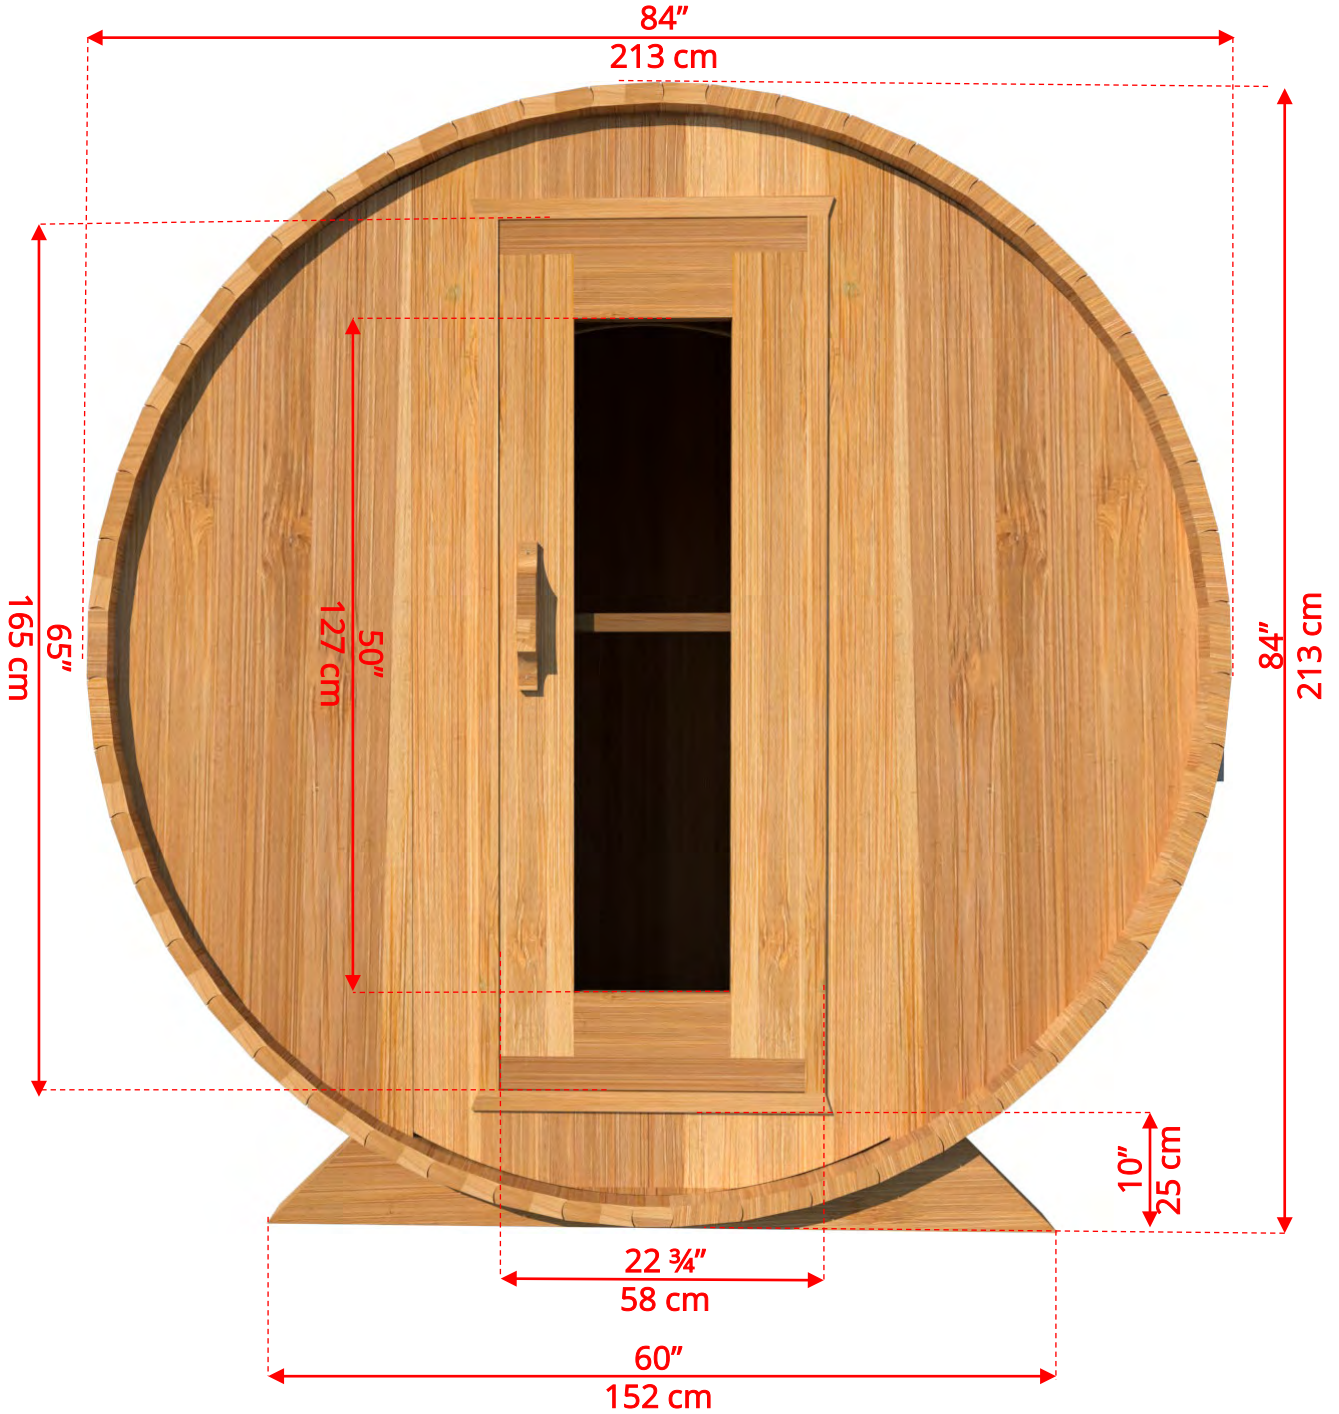

760C/762C

7'x6' (182cm) Barrel Sauna with Changeroom

760C/762C

7'x6' (182cm) Barrel Sauna with Changeroom

760C/762C

7'x6' (182cm) Barrel Sauna with Changeroom

760C/762C

7'x6' (182cm) Barrel Sauna with Changeroom

76SSU
Signature Sauna Benches

760C/762C

7'x6' (182cm) Barrel Sauna with Changeroom

W2

2 Windows in Front Wall

**Product W2 - 2 windows available on changeroom or back wall at same measurements as front wall*

760C/762C

7'x6' (182cm) Barrel Sauna with Changeroom

WHMF7

Halfmoon Front Wall Windows

WHMFB7

Halfmoon Back Wall Window

7'x6' (182cm) Barrel Sauna with Changeroom

W1
Rectangle Window in Back Wall