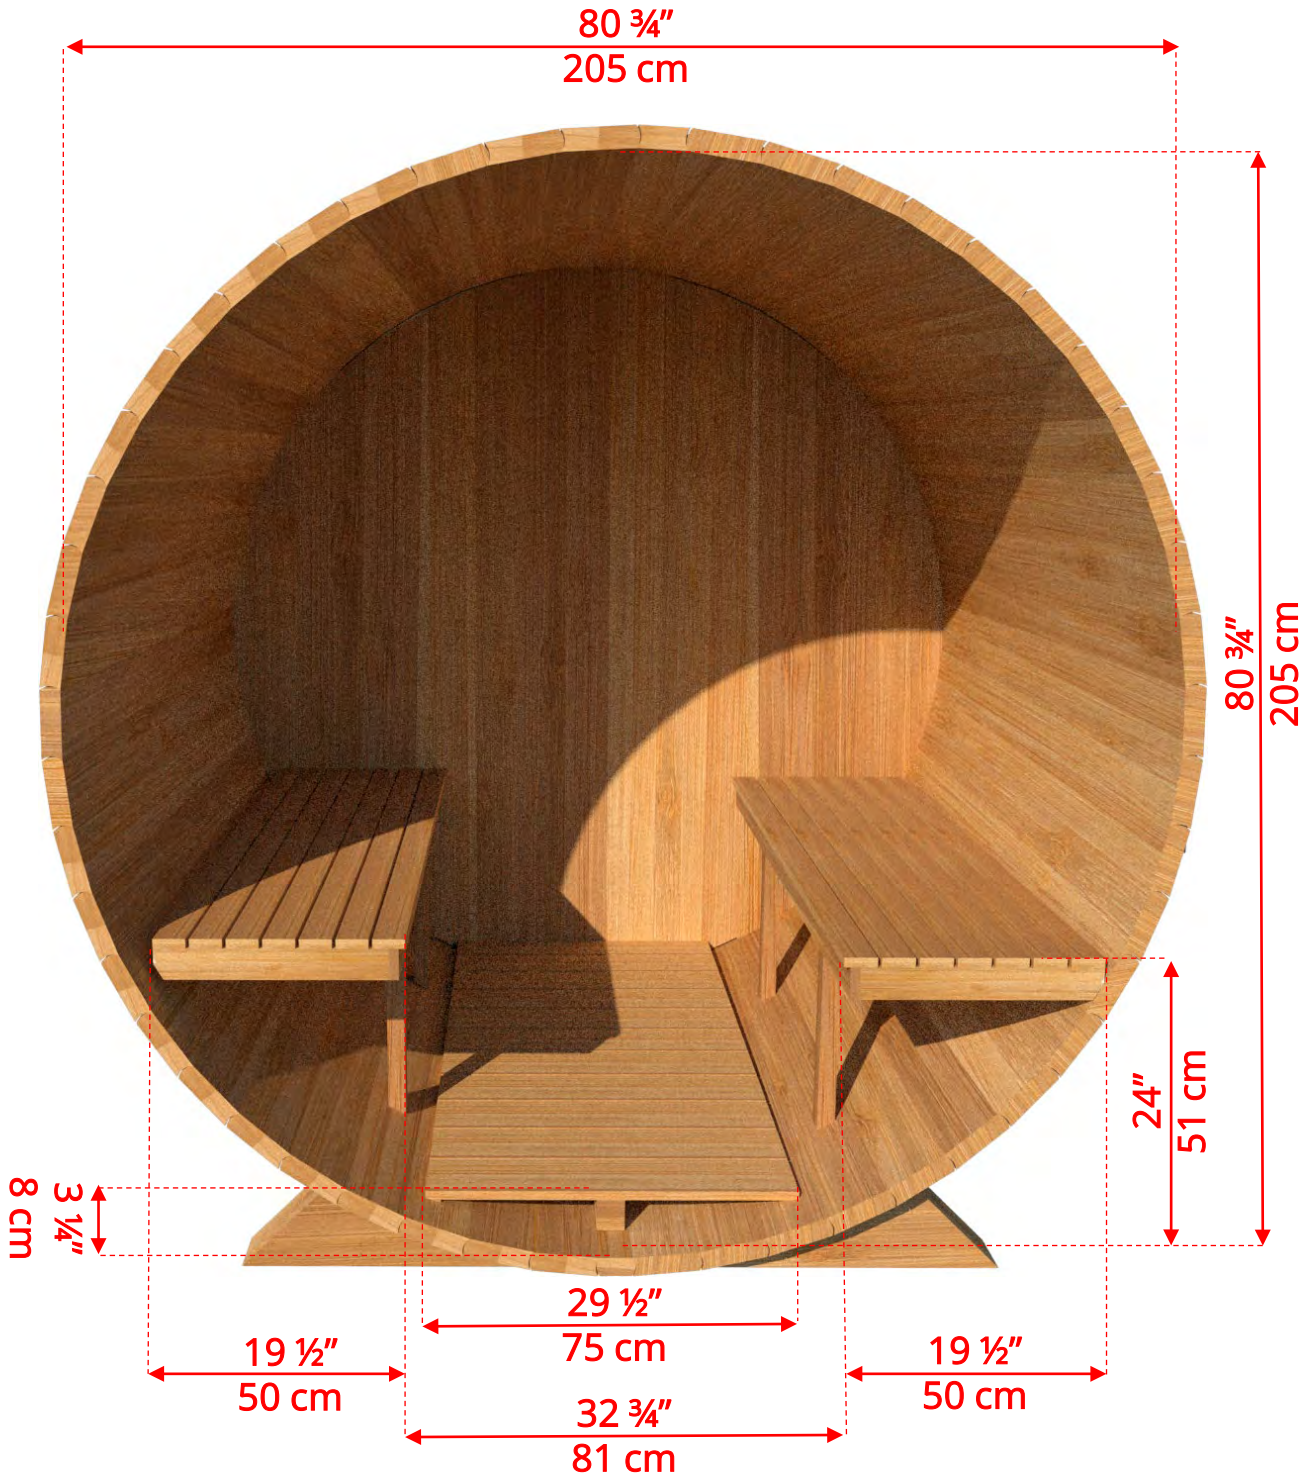

760C/762C

7'x6' (182cm) Barrel Sauna with Changeroom

760C/762C

7'x6' (182cm) Barrel Sauna with Changeroom

760C/762C

7'x6' (182cm) Barrel Sauna with Changeroom

760C/762C

7'x6' (182cm) Barrel Sauna with Changeroom

76SSU
Signature Sauna Benches

760C/762C

7'x6' (182cm) Barrel Sauna with Changeroom

W2

2 Windows in Front Wall

**Product W2 - 2 windows available on changeroom or back wall at same measurements as front wall*

760C/762C

7'x6' (182cm) Barrel Sauna with Changeroom

WHMF7

Halfmoon Front Wall Windows

WHMFB7

Halfmoon Back Wall Window

7'x6' (182cm) Barrel Sauna with Changeroom

W1
Rectangle Window in Back Wall

760C/762C

7'x6' (182cm) Barrel Sauna with Changeroom

SB210
Harvia M3 Wood Burning Heater

Please note - Drawing shows sauna room measurements only.