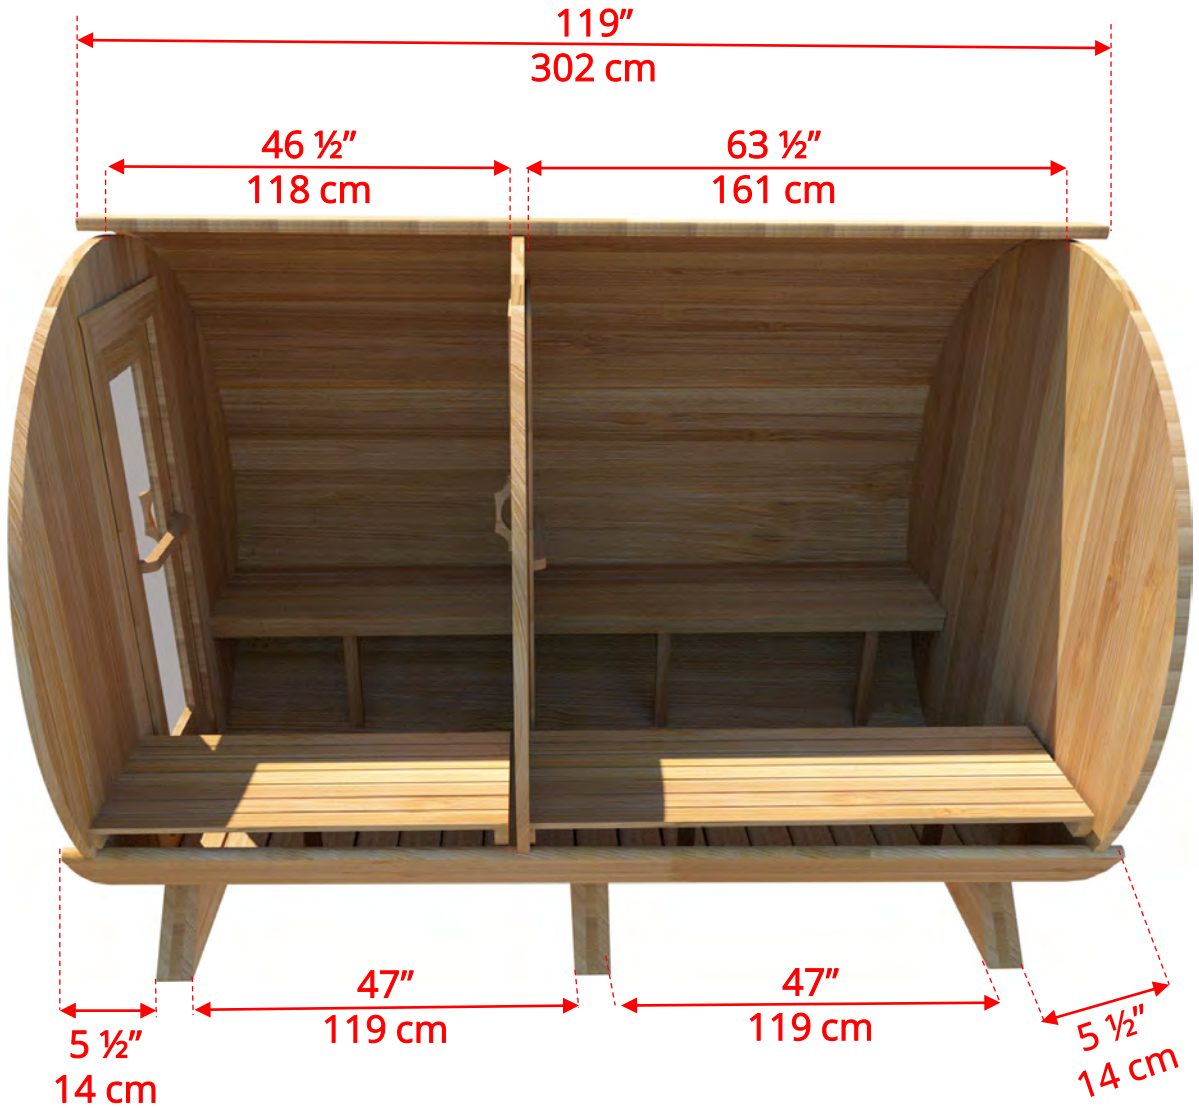

760C/762C

7'x6' (182cm) Barrel Sauna with Changeroom

760C/762C

7'x6' (182cm) Barrel Sauna with Changeroom

760C/762C

7'x6' (182cm) Barrel Sauna with Changeroom

760C/762C

7'x6' (182cm) Barrel Sauna with Changeroom

76SSU
Signature Sauna Benches

760C/762C

7'x6' (182cm) Barrel Sauna with Changeroom

W2

2 Windows in Front Wall

**Product W2 - 2 windows available on changeroom or back wall at same measurements as front wall*

760C/762C

7'x6' (182cm) Barrel Sauna with Changeroom

WHMF7

Halfmoon Front Wall Windows

WHMFB7

Halfmoon Back Wall Window

7'x6' (182cm) Barrel Sauna with Changeroom

W1
Rectangle Window in Back Wall

760C/762C

7'x6' (182cm) Barrel Sauna with Changeroom

SB210
Harvia M3 Wood Burning Heater

Please note - Drawing shows sauna room measurements only.