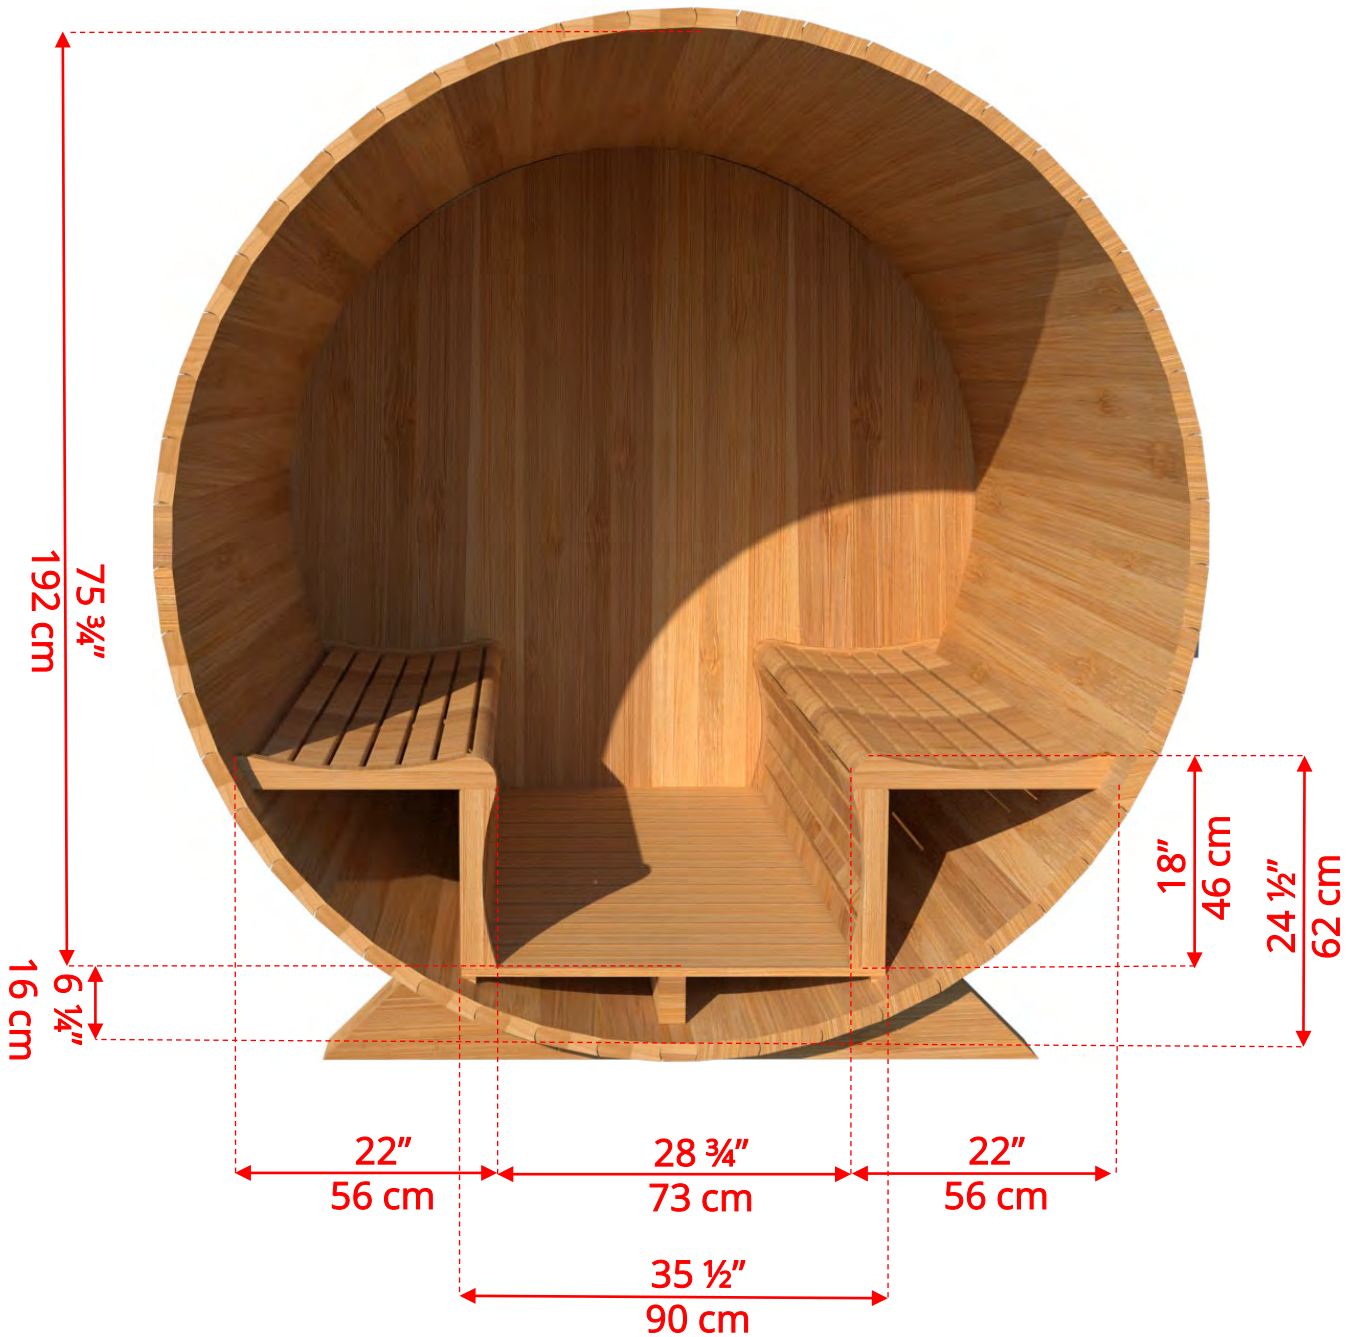

760C/762C

7'x6' (182cm) Barrel Sauna with Changeroom

760C/762C

7'x6' (182cm) Barrel Sauna with Changeroom

760C/762C

7'x6' (182cm) Barrel Sauna with Changeroom

760C/762C

7'x6' (182cm) Barrel Sauna with Changeroom

76SSU
Signature Sauna Benches

760C/762C

7'x6' (182cm) Barrel Sauna with Changeroom

W2

2 Windows in Front Wall

**Product W2 - 2 windows available on changeroom or back wall at same measurements as front wall*

760C/762C

7'x6' (182cm) Barrel Sauna with Changeroom

WHMF7

Halfmoon Front Wall Windows

WHMFB7

Halfmoon Back Wall Window

7'x6' (182cm) Barrel Sauna with Changeroom

W1
Rectangle Window in Back Wall

760C/762C

7'x6' (182cm) Barrel Sauna with Changeroom

SB210
Harvia M3 Wood Burning Heater

Please note - Drawing shows sauna room measurements only.