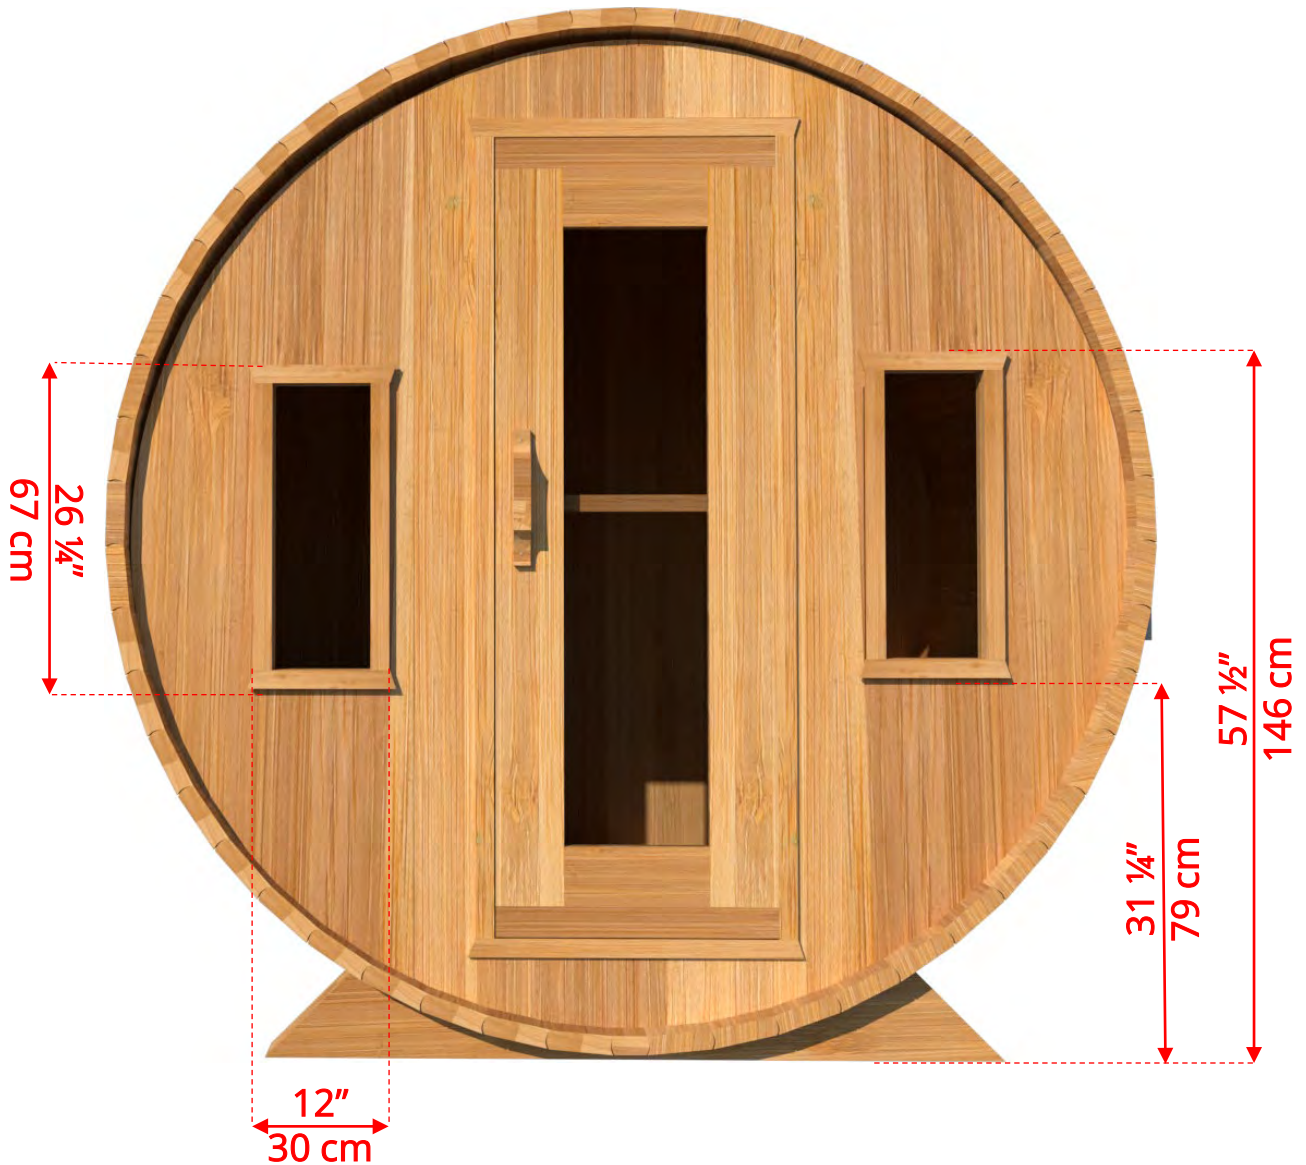

760C/762C

7'x6' (182cm) Barrel Sauna with Changeroom

760C/762C

7'x6' (182cm) Barrel Sauna with Changeroom

760C/762C

7'x6' (182cm) Barrel Sauna with Changeroom

760C/762C

7'x6' (182cm) Barrel Sauna with Changeroom

76SSU
Signature Sauna Benches

760C/762C

7'x6' (182cm) Barrel Sauna with Changeroom

W2

2 Windows in Front Wall

**Product W2 - 2 windows available on changeroom or back wall at same measurements as front wall*

760C/762C

7'x6' (182cm) Barrel Sauna with Changeroom

WHMF7

Halfmoon Front Wall Windows

WHMFB7

Halfmoon Back Wall Window

7'x6' (182cm) Barrel Sauna with Changeroom

W1
Rectangle Window in Back Wall