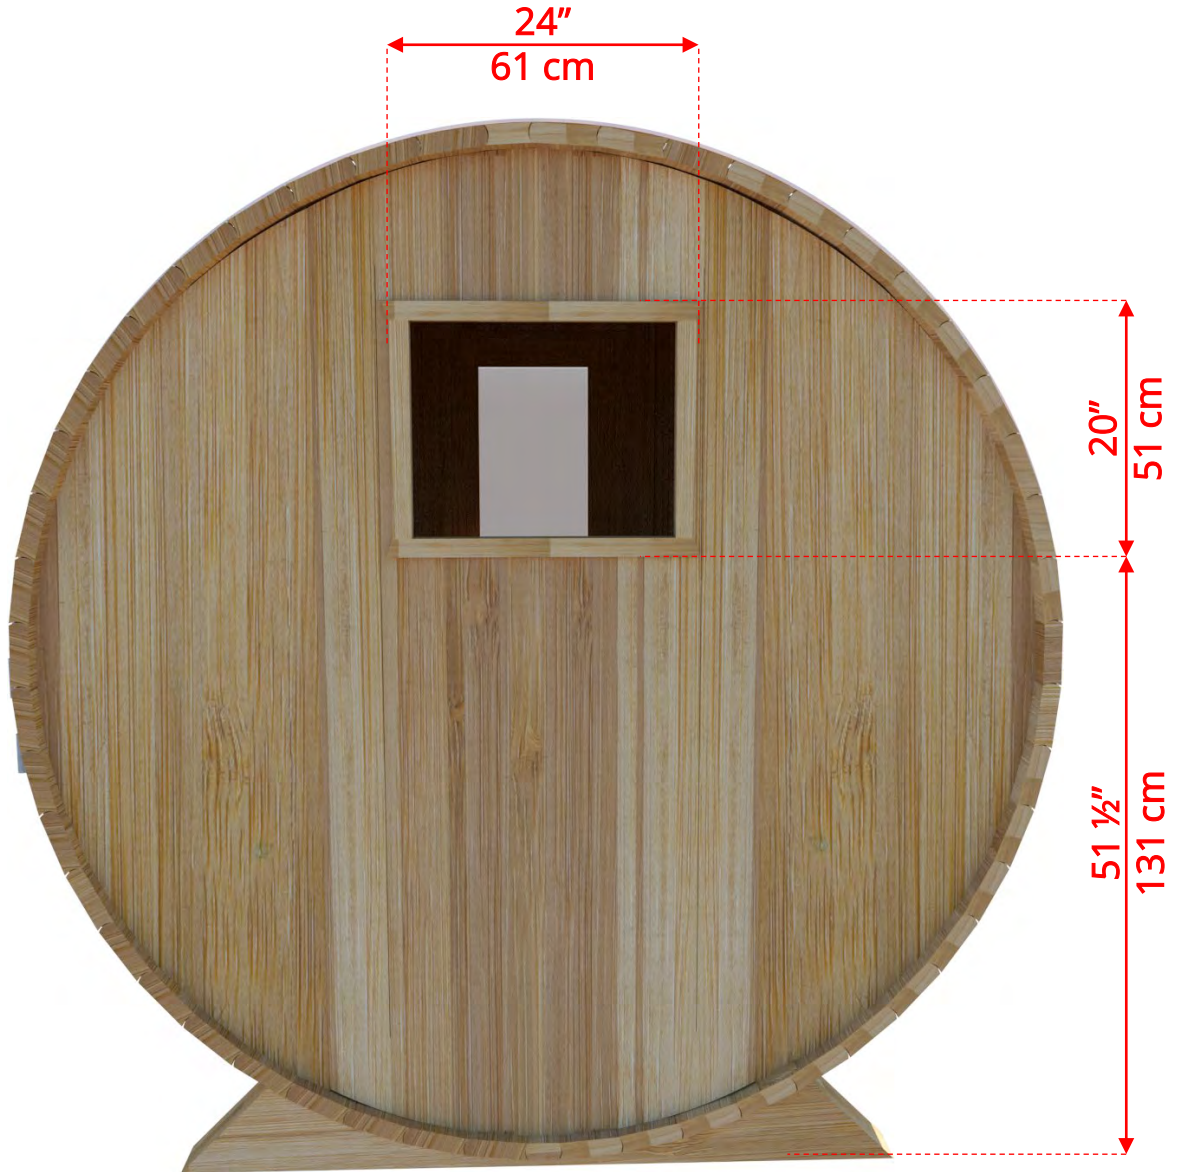

760C/762C

7'x6' (182cm) Barrel Sauna with Changeroom

760C/762C

7'x6' (182cm) Barrel Sauna with Changeroom

760C/762C

7'x6' (182cm) Barrel Sauna with Changeroom

760C/762C

7'x6' (182cm) Barrel Sauna with Changeroom

76SSU
Signature Sauna Benches

760C/762C

7'x6' (182cm) Barrel Sauna with Changeroom

W2

2 Windows in Front Wall

**Product W2 - 2 windows available on changeroom or back wall at same measurements as front wall*

760C/762C

7'x6' (182cm) Barrel Sauna with Changeroom

WHMF7

Halfmoon Front Wall Windows

WHMFB7

Halfmoon Back Wall Window

7'x6' (182cm) Barrel Sauna with Changeroom

W1
Rectangle Window in Back Wall

760C/762C

7'x6' (182cm) Barrel Sauna with Changeroom

SB210
Harvia M3 Wood Burning Heater

Please note - Drawing shows sauna room measurements only.