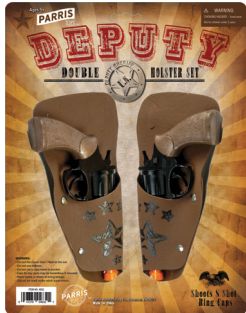

Stylish toy pistol made of solid die-cast metal and quality plastic.

4626C

Mustang

8" LONG

Ammo Type: #913-72

C: CARDED | B: BULK | SB: SHADOW BOX

VISIT WWW.PARRISVENDORS.COM FOR WHOLESALE NEEDS

WESTERN

WESTERN THEMED TOY PISTOL AND RIFLES THAT WILL BRING YOUR IMAGINATION TO THE WILD WEST

DEPUTY DOUBLE HOLSTER SET

Includes two 7.25" toy pistols and two vinyl holsters.

4632C

7 1/4" LONG

Ammo Type: #913-72

THE JUDGE TOY RIFLE