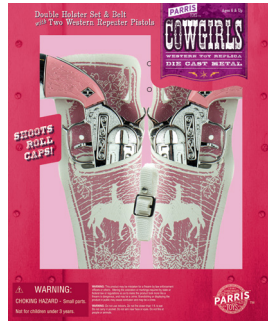

**WESTERN GIRL
DOUBLE HOLSTER SET**
251SB