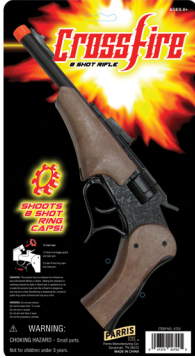

VISIT WWW.PARRISVENDORS.COM FOR WHOLESALE NEEDS

MODERN COLLECTION

TRAVEL THROUGH HISTORY WITH THESE GREAT TOYS AND COLLECTIBLES

CROSSFIRE
4720B | 4720C
12.25" LONG
Ammo Type: #913-72