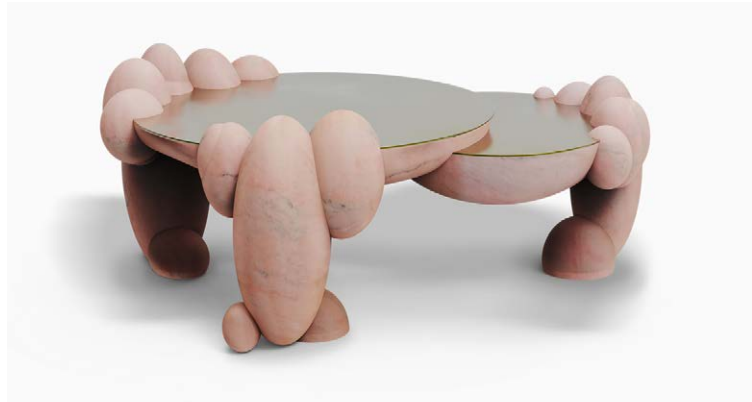

Utopia Coffee Table

---

specifications:

dimensions: W 1280mm x H 500 mm x D 850mm

materials: Marble

*limited edition of 10 pieces / colour

[more info](#)

Colourways *please check appendix for full material options

Marble: