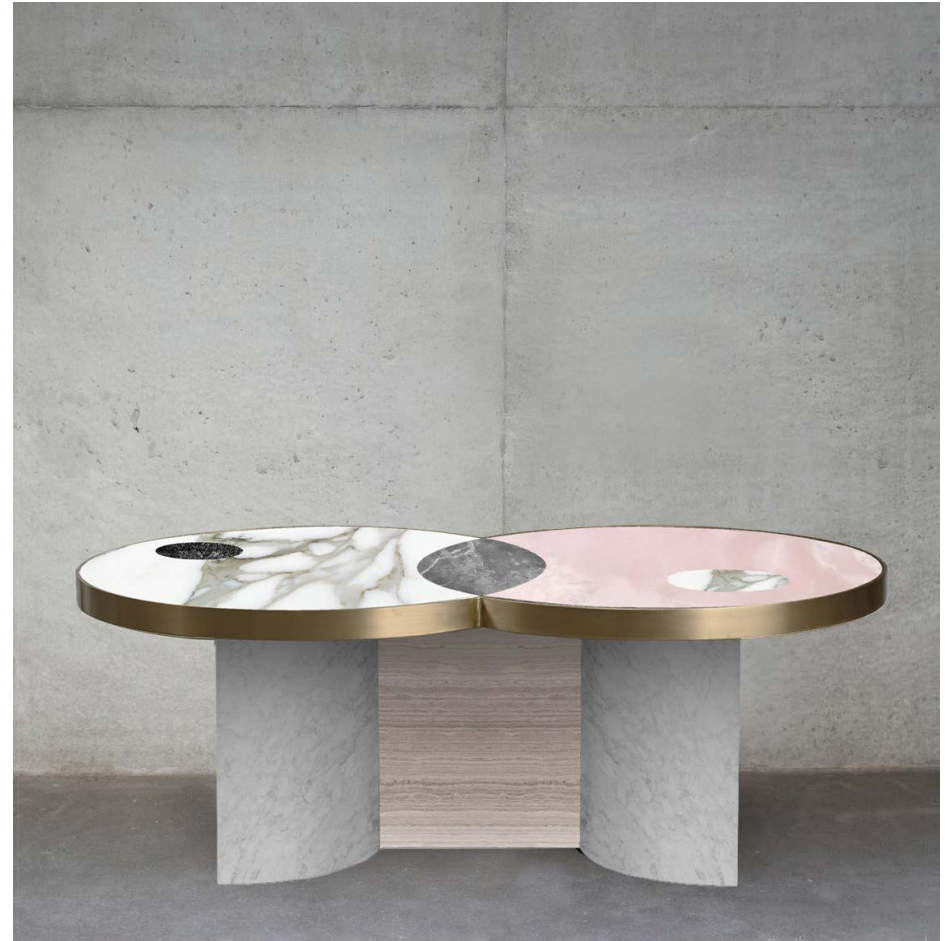

## Sun And Moon Coffee Table - Azul

specifications:

dimensions: L 1200mm x W 700mm x H 440mm

materials: Brass and Marble

[more info](#)

Colourways \*please check appendix for full marble material options

Metal:

## Sun And Moon Coffee Table - Snow

specifications:

dimensions: L 1200mm x W 700mm x H 440mm

materials: Brass and Marble

[more info](#)

Colourways \*please check appendix for full material options

Metal:

Brushed/  
Oxidised/  
Brushed  
Brass