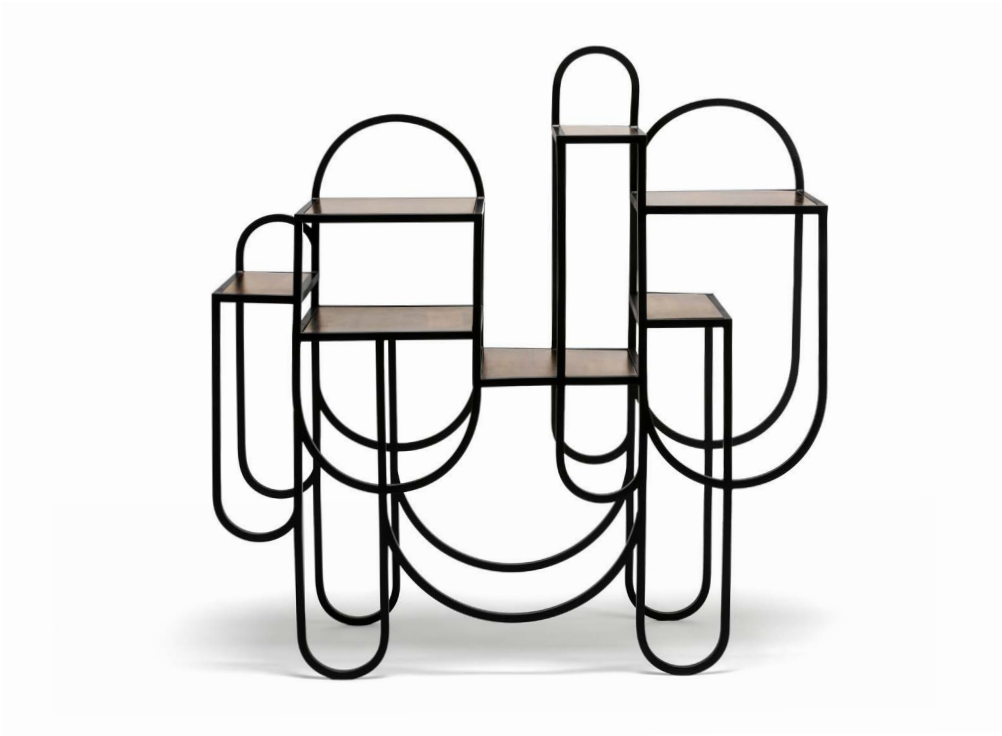

materials: Brass and Steel

[more info](#)

Colourway

Metal:

Brushed  
Brass

Verdigris  
Coated  
Brass

## Apollo Console

---

specifications:

dimensions: D 312mm x W 936mm x H 950mm

materials: Brass and Steel

[more info](#)