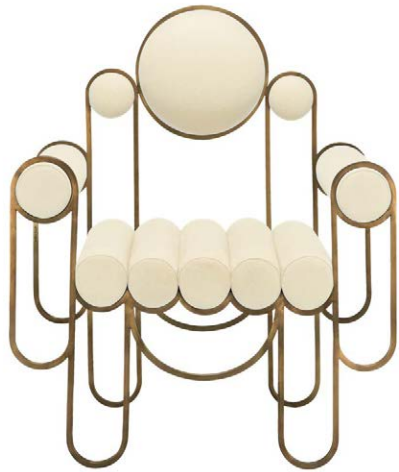

## Apollo Armchair

specifications:

dimensions: D 820mm x W 580mm x H 1000mm

materials: Brass and Fabric

[more info](#)

Colourways \*please check appendix for full fabric colour options

Metal:

Brushed  
Brass