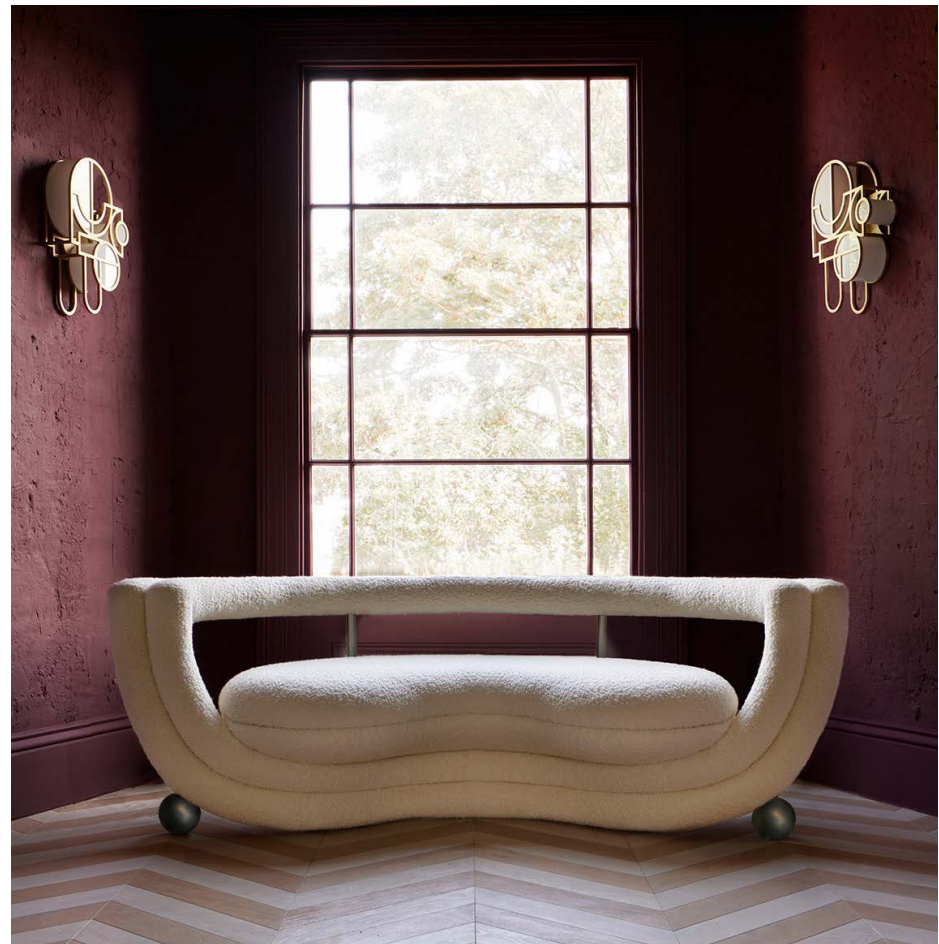

Aged Brass  
Finish Steel

Kvadrat  
Argo 2  
633

Dedar  
Karakorum  
001

Dedar  
Karakorum  
005

Dedar  
Karakorum  
006

Dedar  
Karakorum  
008

Holland  
and  
Sherry  
Chamonix  
Red

Kissing Sofa