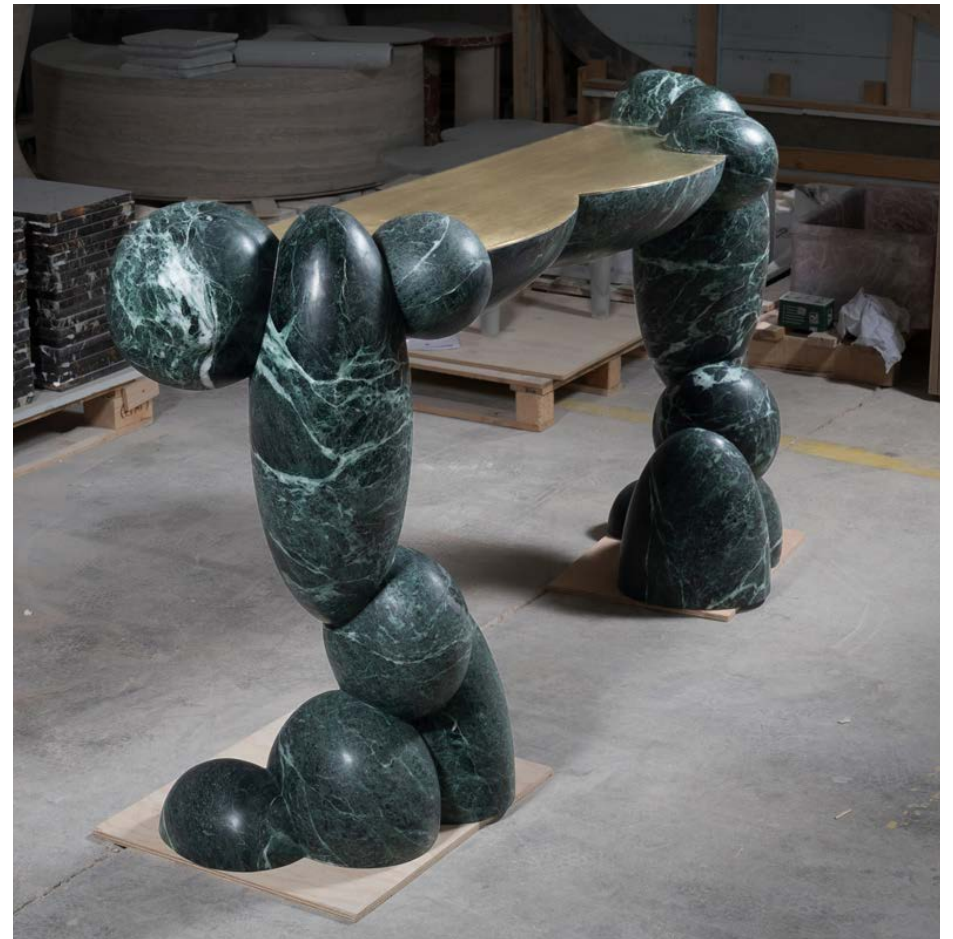

## Utopia Console

---

specifications:

dimensions: W 1750mm x H 950 mm x D 430mm

materials: Marble

\*limited edition of 10 pieces / colour

[more info](#)