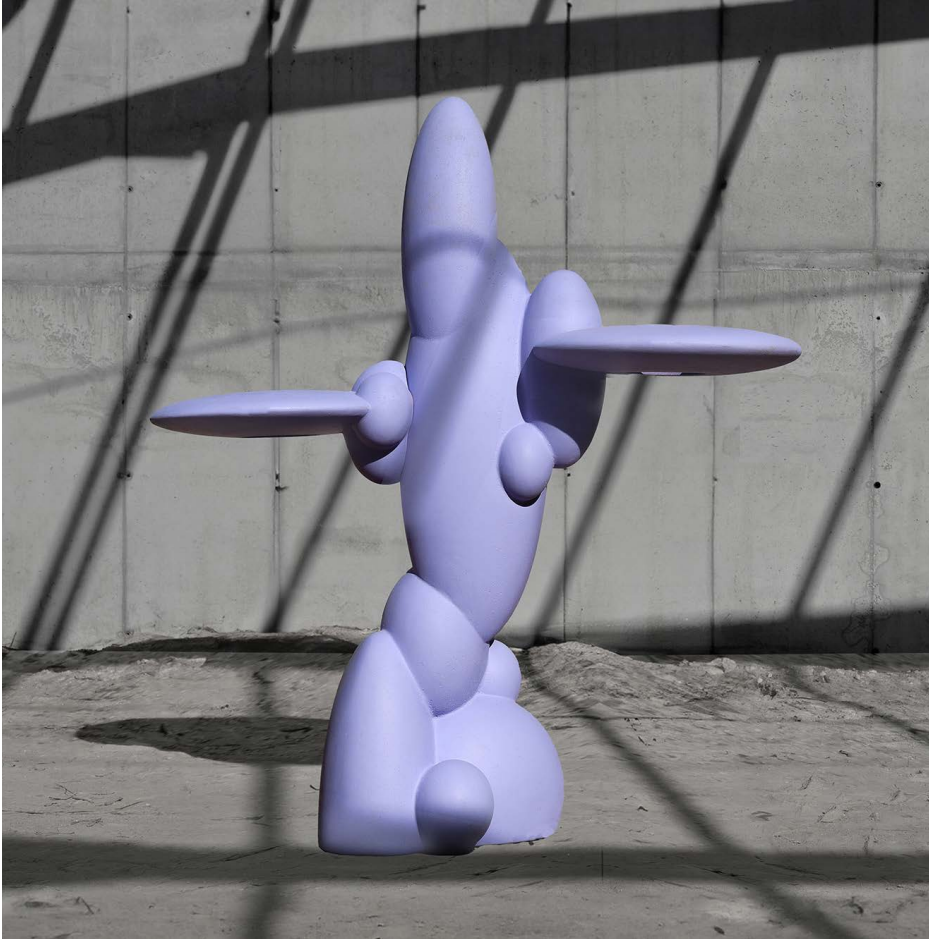

Spirit Standing Light Sculpture

specifications:

dimensions: W 2280mm x H 2660mm
materials: Cork

*limited edition of 3 pieces / colour

[more info](#)

Colourways

Cork: