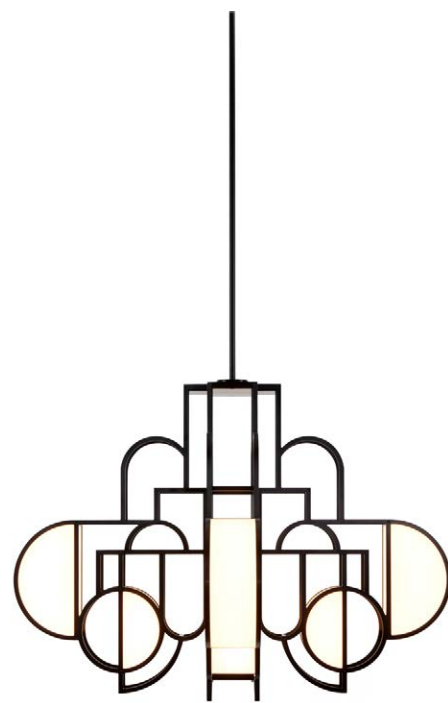

dimensions: W 2280mm x H 2660mm  
materials: Cork

\*limited edition of 3 pieces / colour

[more info](#)

Colourways

Cork:

## Beginning Egg Light Sculpture

---

specifications:

dimensions: D 1550mm x W 1550mm x H 1800mm

materials: Cork

\*limited edition of 3 pieces / colour

[more info](#)

## Colourways

---

Cork: