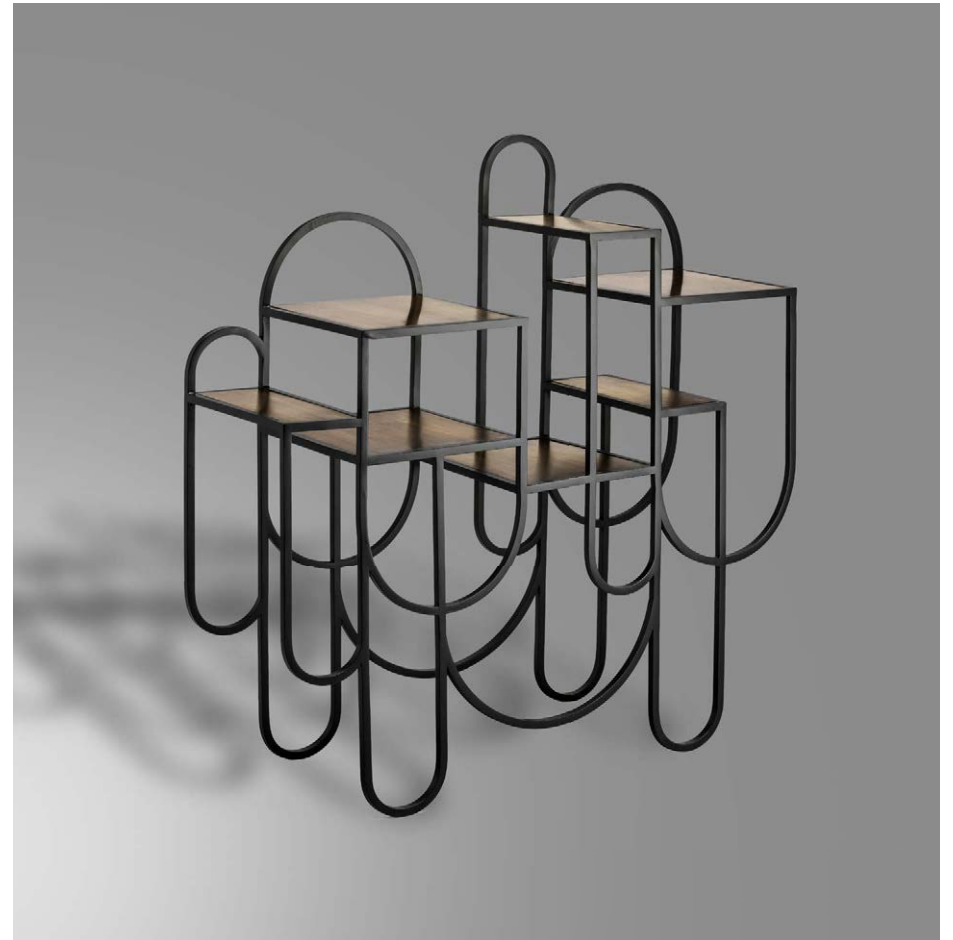

## Apollo Console

---

specifications:

dimensions: D 312mm x W 936mm x H 950mm

materials: Brass and Steel

[more info](#)