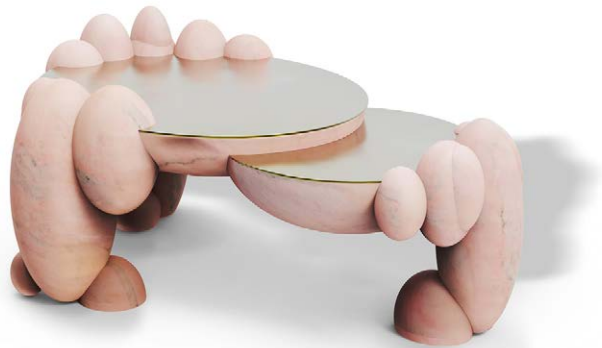

Utopia Coffee Table

---

specifications:

dimensions: W 1280mm x H 500 mm x D 850mm

materials: Marble

*limited edition of 10 pieces / colour

[more info](#)

Colourways *please check appendix for full material options

Marble: