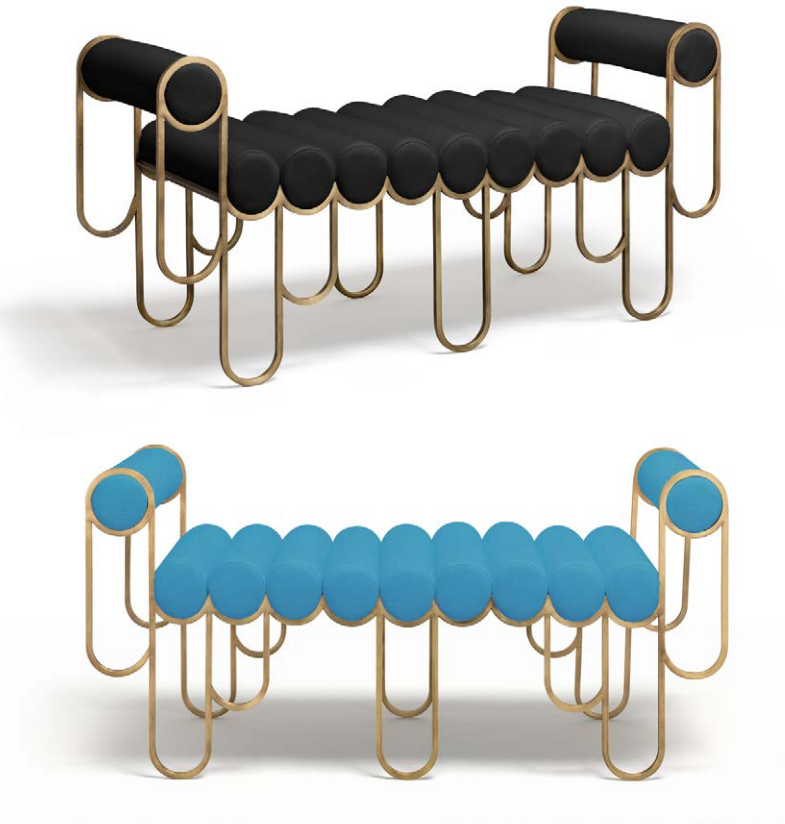

Oxidised  
Brushed  
Brass

Fabric:

Dedar  
Karakorum  
001

The Isle  
Mill  
Crammond  
Black  
017

Abitex  
pure wool  
melange  
710

Apollo Loveseat

specifications:

dimensions: D 1370mm x W 500mm x H 650mm  
 materials: Brass and Fabric