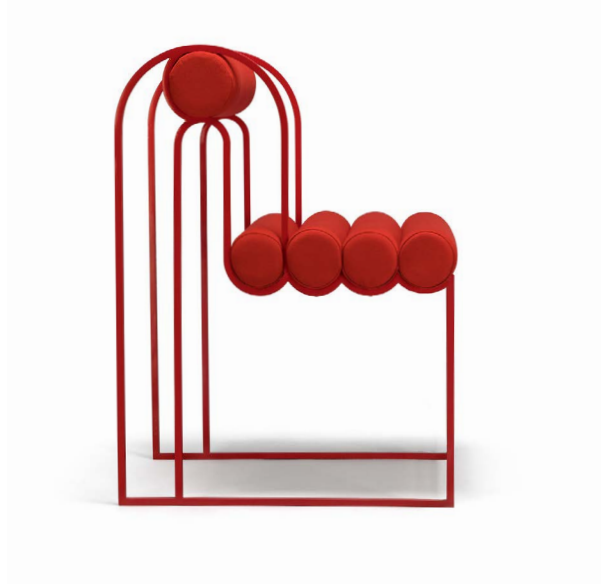

Apollo Chair

specifications:

dimensions: D 450mm x W 600mm x H 840mm

materials: Brass/Steel and Fabric

[more info](#)

Colourways *please check appendix for full fabric colour options

Metal:

Fabric: