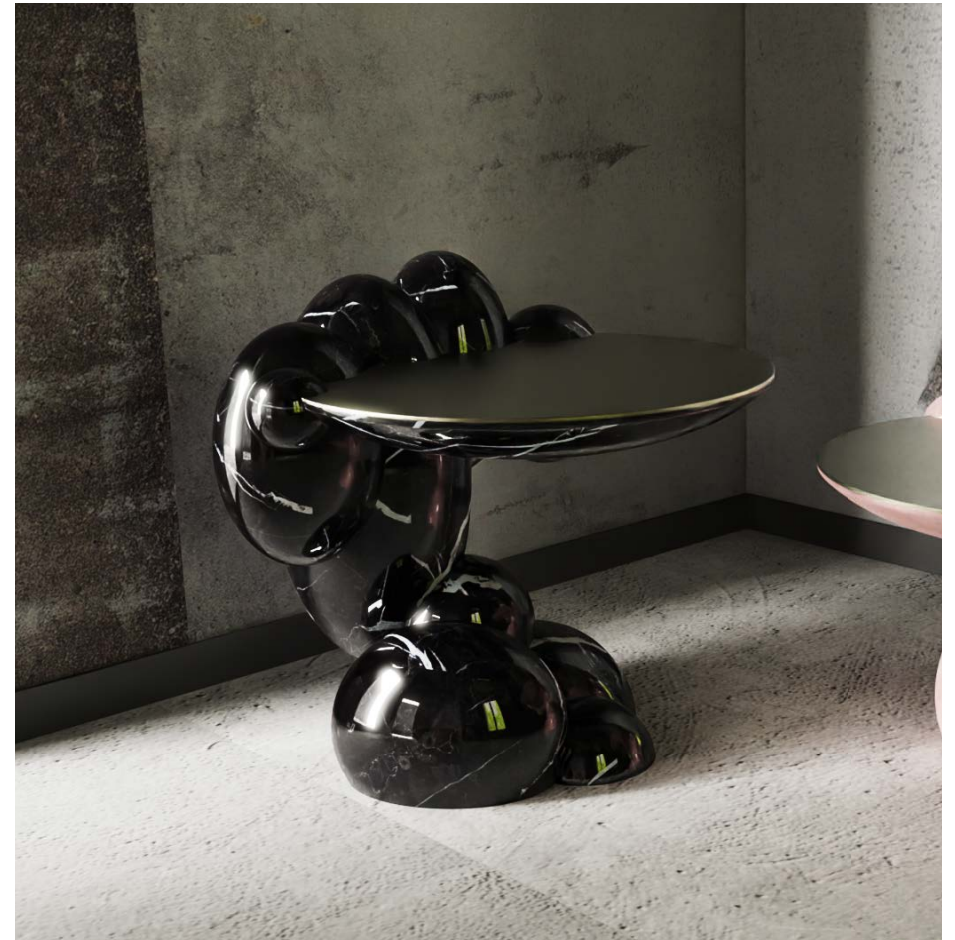

## Utopia Side Table - Tall

specifications:

dimensions: W 680mm x H 740 mm x D 790mm

materials: Marble

\*limited edition of 10 pieces / colour

[more info](#)

Colourways [\\*please check appendix for full material options](#)