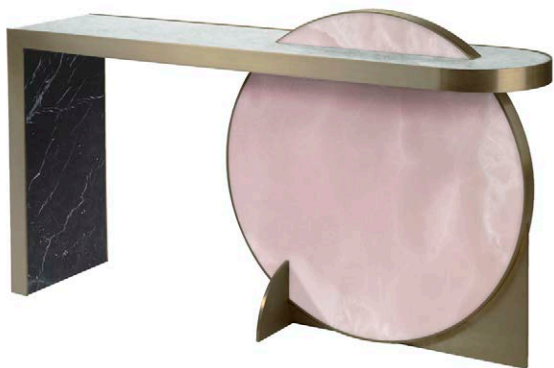

Colourways *please check appendix for full material options

Metal:

Brushed/
Oxidised/
Brushed
Brass

Polished
Brass

Marble:

Travertine

Collision Console - Snow

specifications: