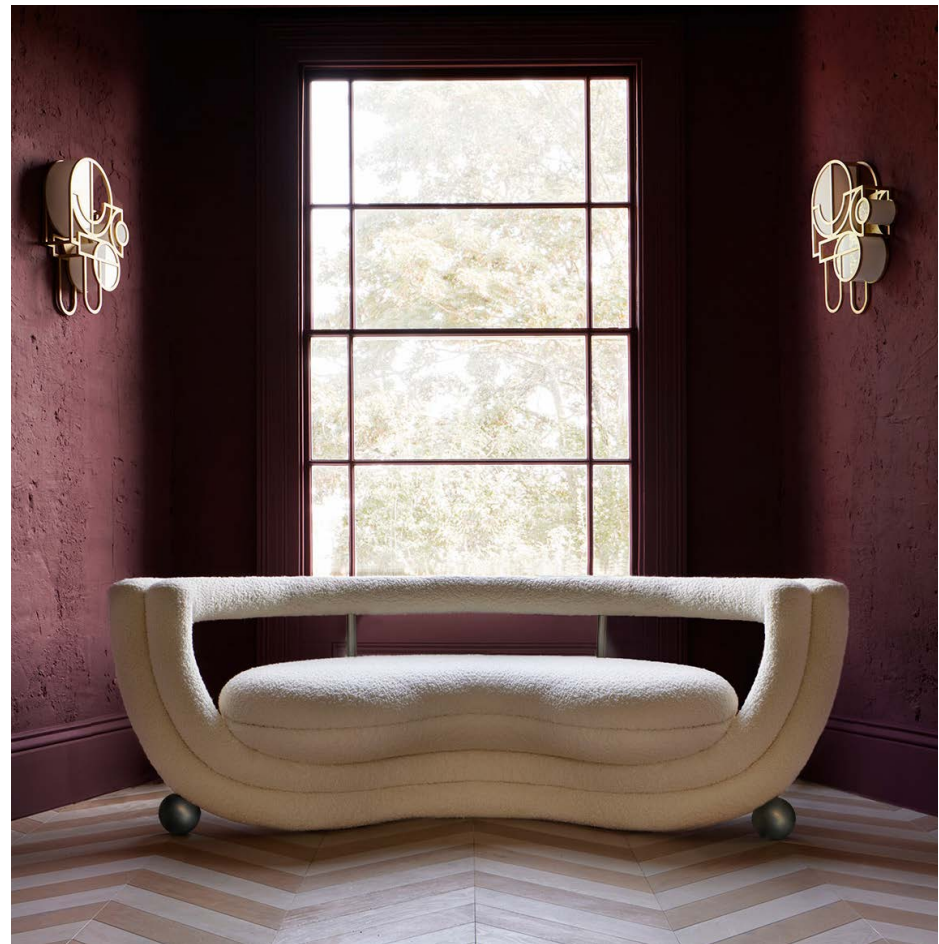

Dedar
Karakorum
008

Holland
and
Sherry
Chamonix
Red

Kissing Sofa

specifications:

dimensions: W 2280mm x H 710 mm x D 1150mm

materials: Steel and Fabric

[more info](#)

Colourways *please check appendix for full fabric colour options