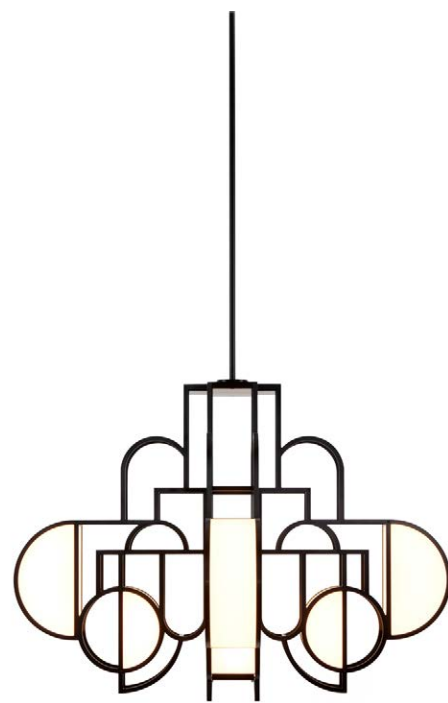

materials: Cork

*limited edition of 3 pieces / colour

[more info](#)

Colourways

Cork:

Beginning Egg Light Sculpture

specifications:

dimensions: D 1550mm x W 1550mm x H 1800mm

materials: Cork

*limited edition of 3 pieces / colour

[more info](#)

Colourways

Cork:

Moonrise Chandelier

specifications:

dimensions: D 893mm x W 893mm x H 643mm