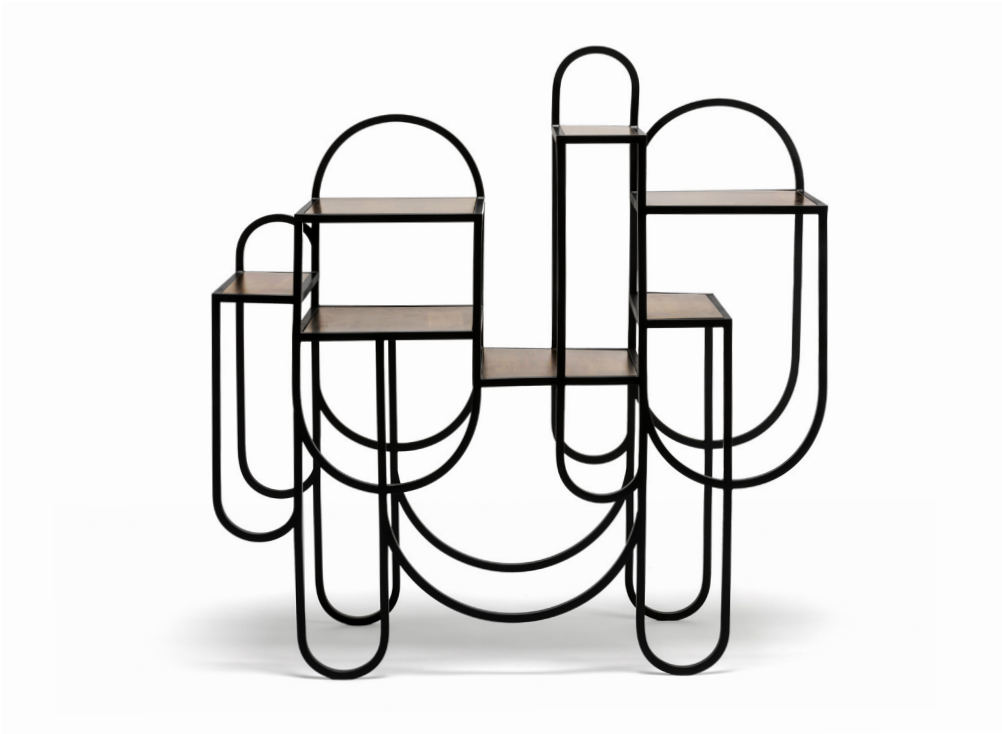

specifications:

dimensions: D 450mm x W 1750mm x H 1475mm

materials: Brass and Steel

[more info](#)

Colourway

Metal:

Brushed
Brass

Verdigris
Coated
Brass

Apollo Console

specifications:

dimensions: D 312mm x W 936mm x H 950mm

materials: Brass and Steel

[more info](#)

Colourway

Metal :

Brushed
Brass
Oxidised
Steel