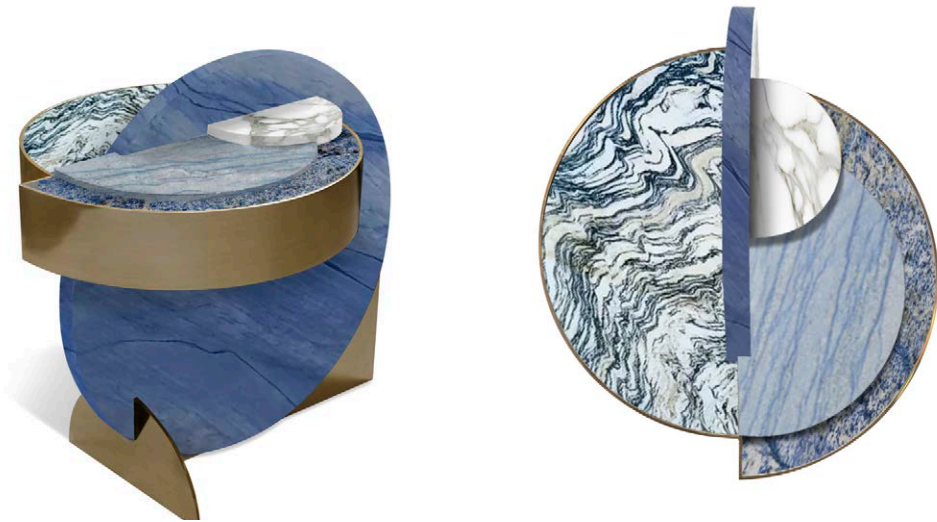

Full Moon Side Table - Azul

specifications:

dimensions: D 650mm x W 650mm x H 600mm

materials: Brass and Marble

[more info](#)

Colourways *please check appendix for full material options

Metal:

Brushed/
Oxidised/
Brushed
Brass

Marble:

Azul
Macaúbas

Azul
Bahia

Arabescato
Corchia

Calacatta
Verde
Apuano