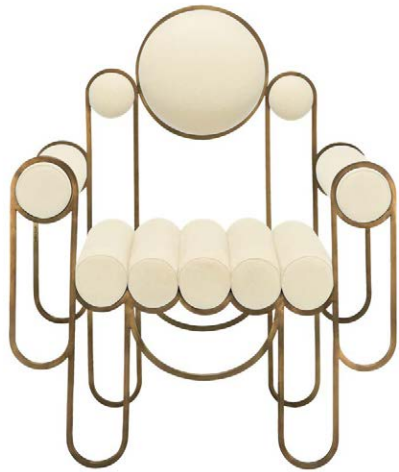

Apollo Armchair

specifications:

dimensions: D 820mm x W 580mm x H 1000mm

materials: Brass and Fabric

[more info](#)

Colourways *please check appendix for full fabric colour options

Metal:

Brushed
Brass

Oxidised
Brushed
Brass

Fabric:

Dedar
Karakorum
001

The Isle
Mill
Crammond
Black
017

Abitex
pure wool
melange
710