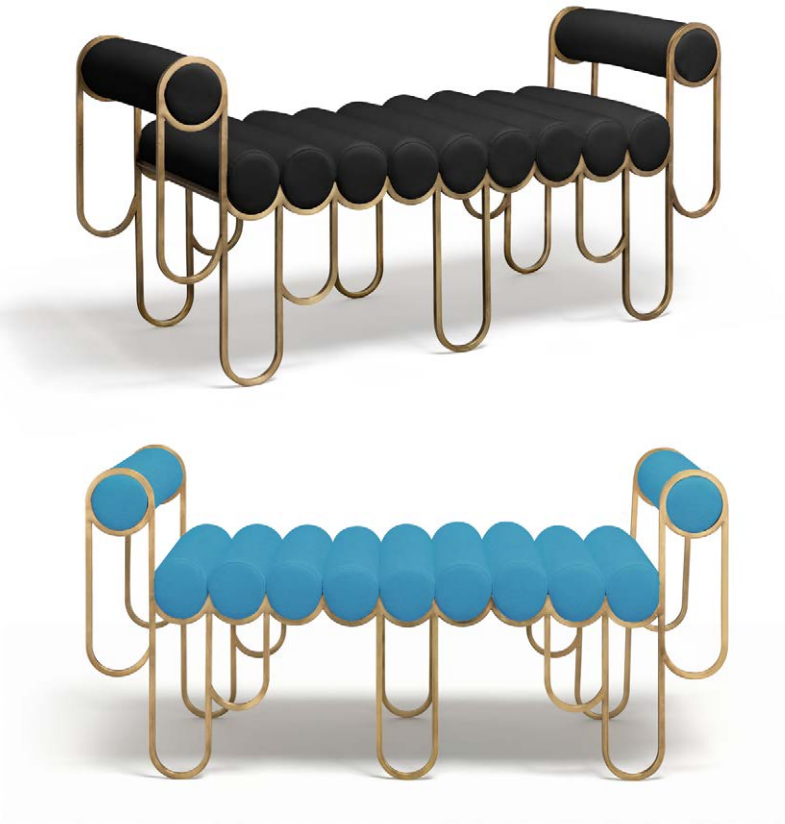

Oxidised
Brushed
Brass

Fabric:

Dedar
Karakorum
001

The Isle
Mill
Crammond
Black
017

Abitex
pure wool
melange
710

Apollo Loveseat

specifications:

dimensions: D 1370mm x W 500mm x H 650mm
 materials: Brass and Fabric