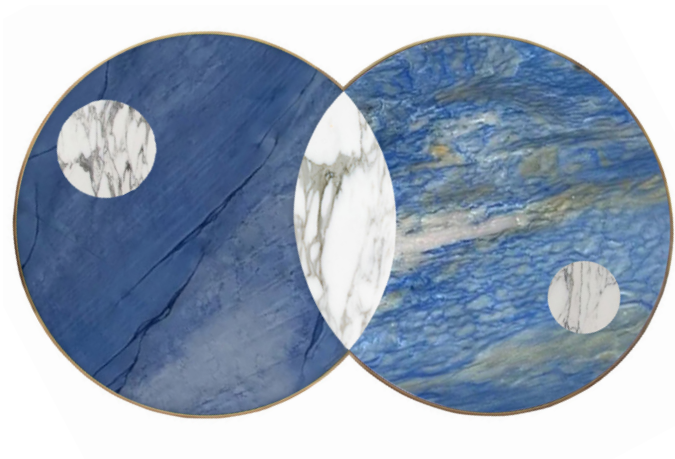

Colourways [*please check appendix for full material options](#)

Metal:

Brushed/
Oxidised/
Brushed
Brass

Marble:

Nero
Antico

Calacatta
Viola

Fior Di
Bosco

Calacatta

Pink
Onyx

Sun And Moon Coffee Table - Azul

specifications:

dimensions: L 1200mm x W 700mm x H 440mm

materials: Brass and Marble

[more info](#)

Colourways *please check appendix for full marble material options