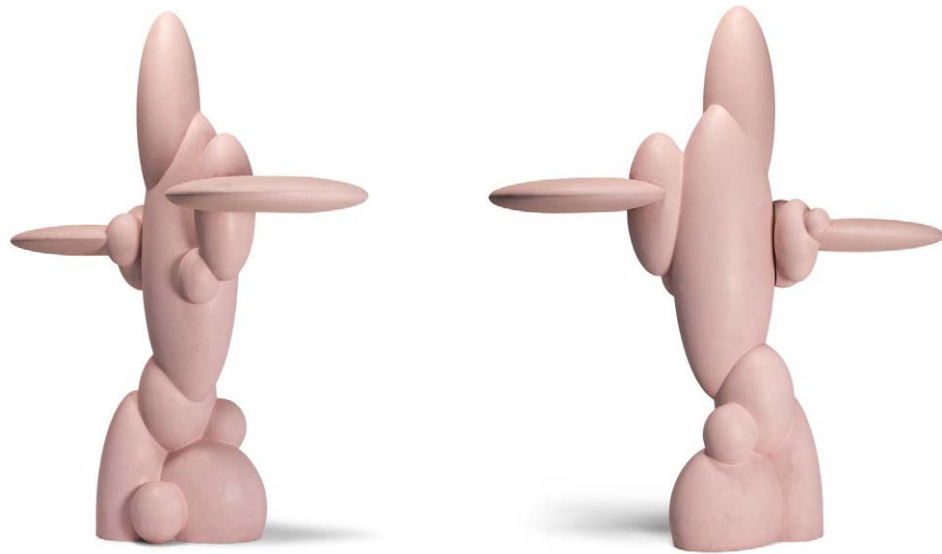

Spirit Standing Light Sculpture

---

specifications:

dimensions: W 2280mm x H 2660mm

materials: Cork

*limited edition of 3 pieces / colour

[more info](#)

Colourways

Cork: