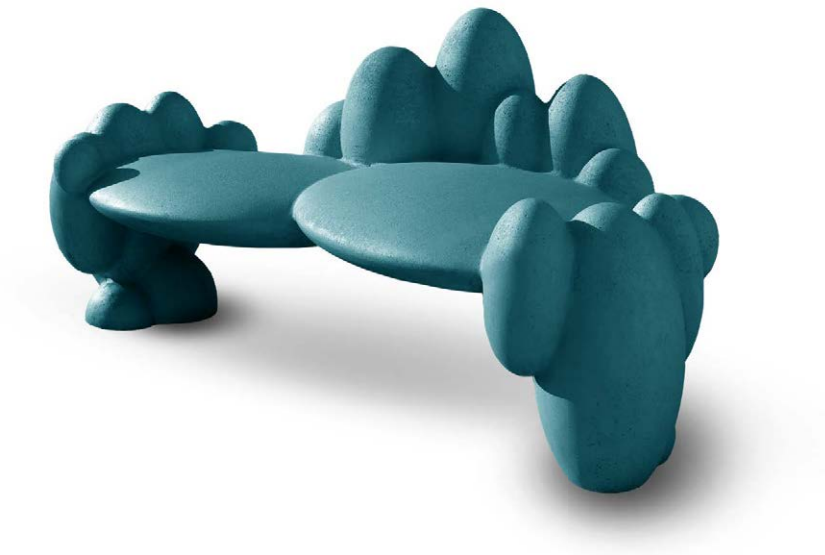

Friends Small Bench

---

specifications:

dimensions: W 1710mm x H 820 mm x D 780mm

materials: Cork

*limited edition of 3 pieces / colour

[more info](#)

Colourways

Cork: