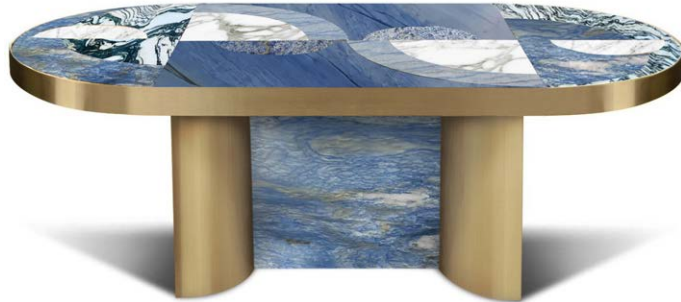

[more info](#)

Colourways *please check appendix for full material options

Metal:

Brushed/
Oxidised/
Brushed
Brass

Marble:

White
Carrara

Half Moon Table - Azul

specifications: