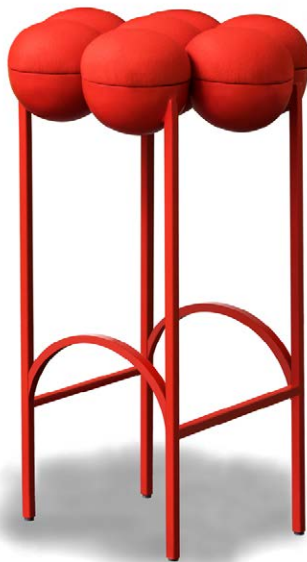

Dedar
Karakorum
005

Abitex
Natur Wool
08

Dedar
Karakorum
001

Saturn Bar Stool

specifications:

dimensions: Dia 445mm x H 660mm
materials: Steel and Fabric

[more info](#)

Colourways *please check appendix for full fabric colour options