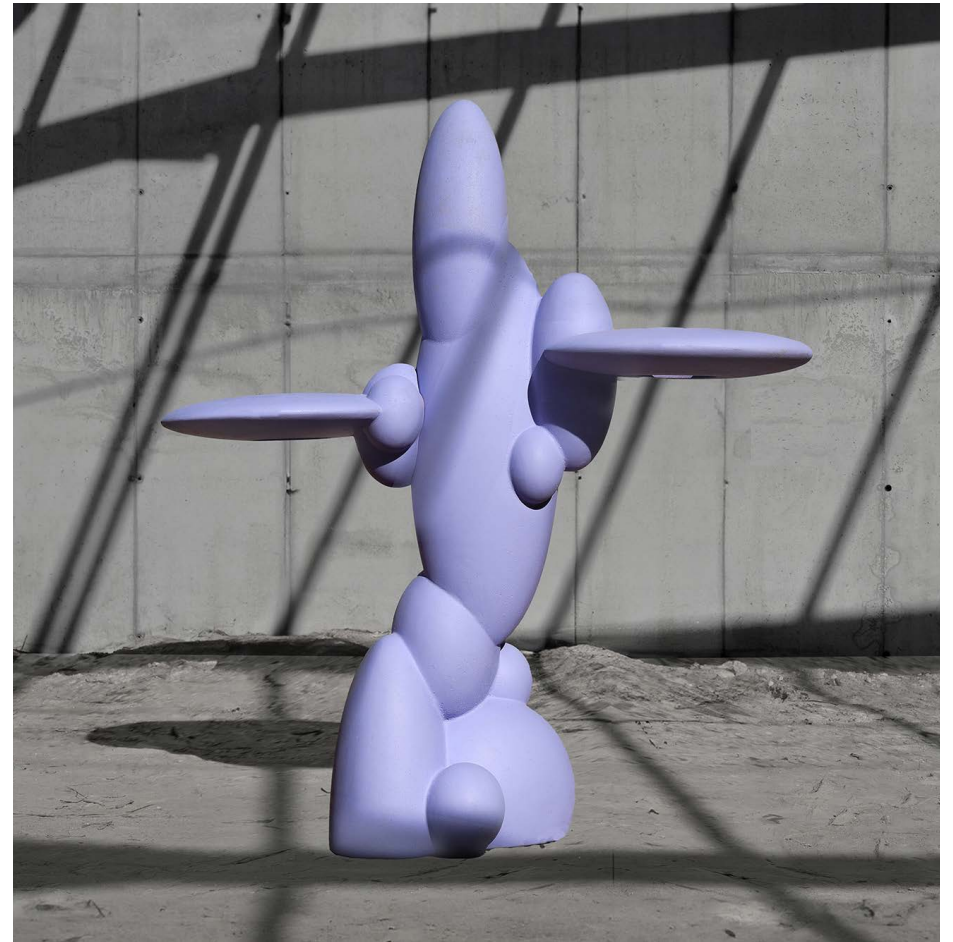

Spirit Standing Light Sculpture

---

specifications:

dimensions: W 2280mm x H 2660mm

materials: Cork

*limited edition of 3 pieces / colour

[more info](#)

Colourways

Cork: