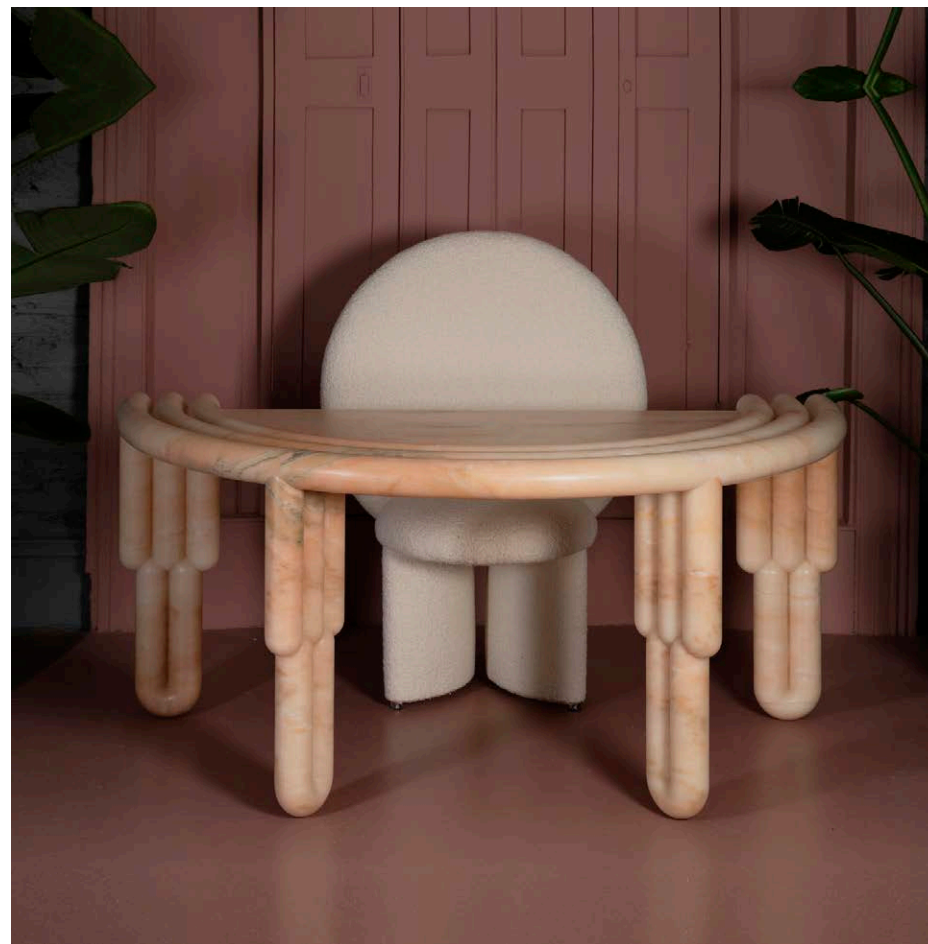

Kipferl Marble Desk

specifications:

dimensions: W 1700mm x H 860 mm x D 770mm

materials: Marble

*limited edition of 10 pieces / colour

[more info](#)

Colourways *please check appendix for full material options