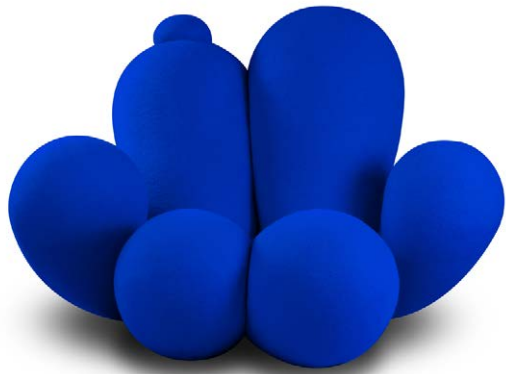

*limited edition of 3 pieces / colour

[more info](#)

Colourways

Cork:

Big Girl Chair

specifications:

dimensions: W 1510mm x H 1120 mm x D 1315mm

materials: Wood, Foam and Wool Fabric