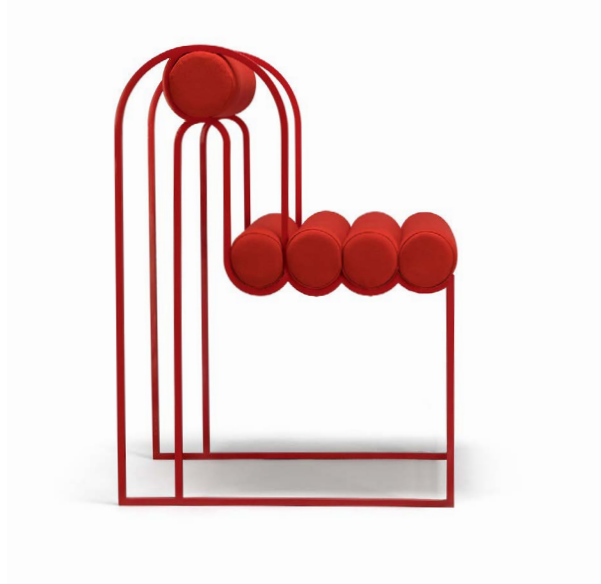

specifications:

dimensions: D 520mm x W 580mm x H 800mm

materials: Brass

[more info](#)

Colourways *please check appendix for full fabric colour options

Metal:

Oxidised
Brushed
Brass
Base

Brushed
Brass
Backrest

Fabric:

The Isle Mill
Crammond
Champagne
003

Dedar
Karakorum
Ivory
001

Apollo Chair

specifications:

dimensions: D 450mm x W 600mm x H 840mm

materials: Brass/Steel and Fabric

[more info](#)