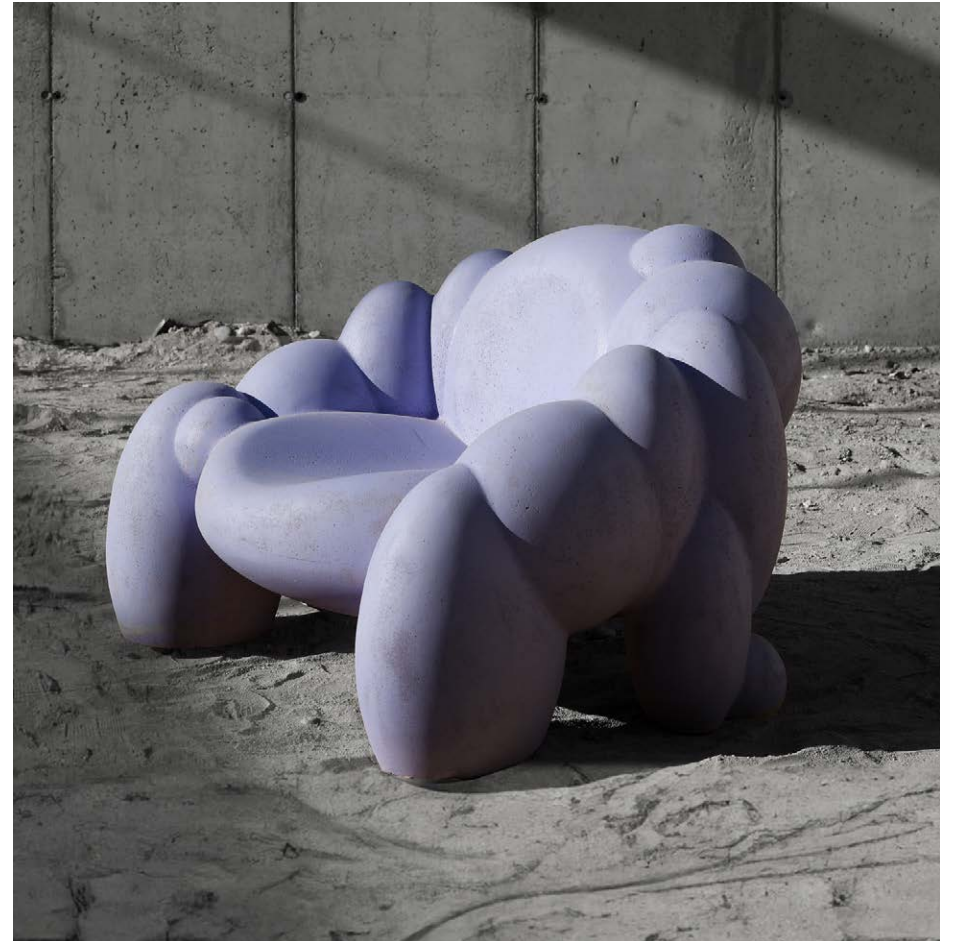

Utopia Armchair

---

specifications:

dimensions: W 1320mm x H 870 mm x D 1020mm

materials: Cork

*limited edition of 4 pieces / colour

[more info](#)

Colourways

Cork: