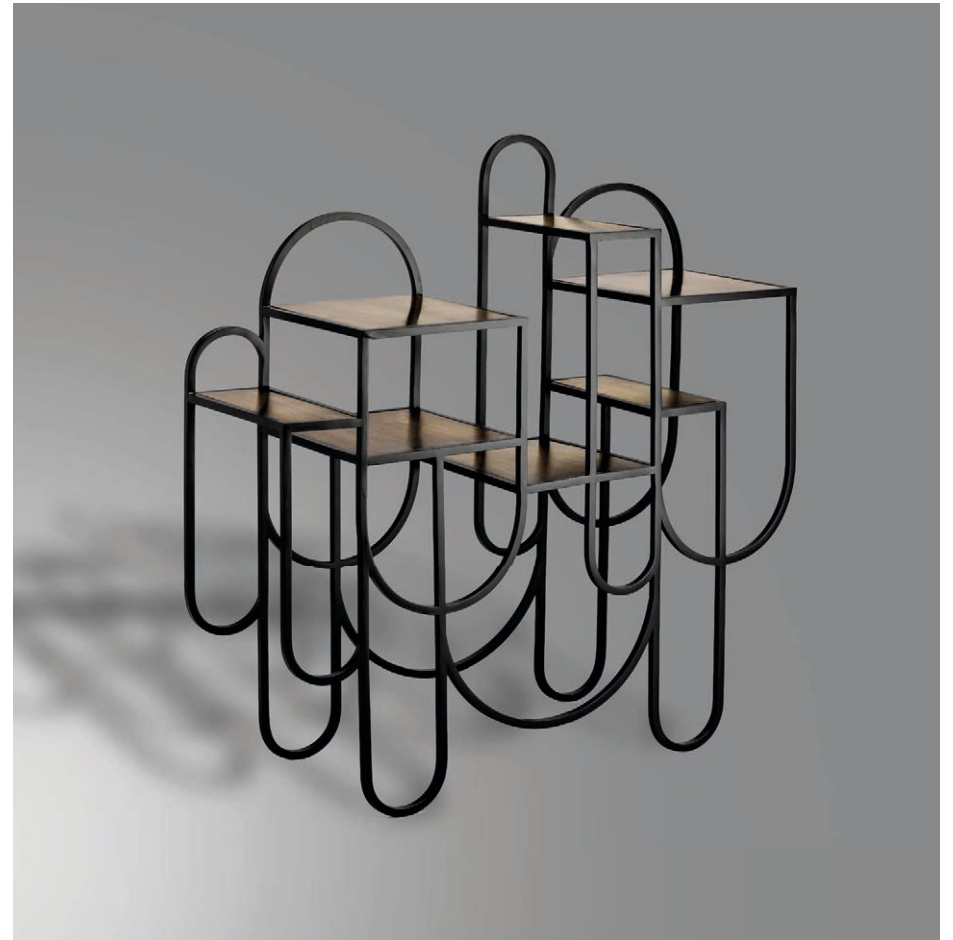

specifications:

dimensions: D 450mm x W 1750mm x H 1475mm

materials: Brass and Steel

[more info](#)

Colourway

Metal:

Brushed
Brass

Verdigris
Coated
Brass

Apollo Console

specifications:

dimensions: D 312mm x W 936mm x H 950mm

materials: Brass and Steel

[more info](#)

Colourway

Metal :

Brushed
Brass
Oxidised
Steel