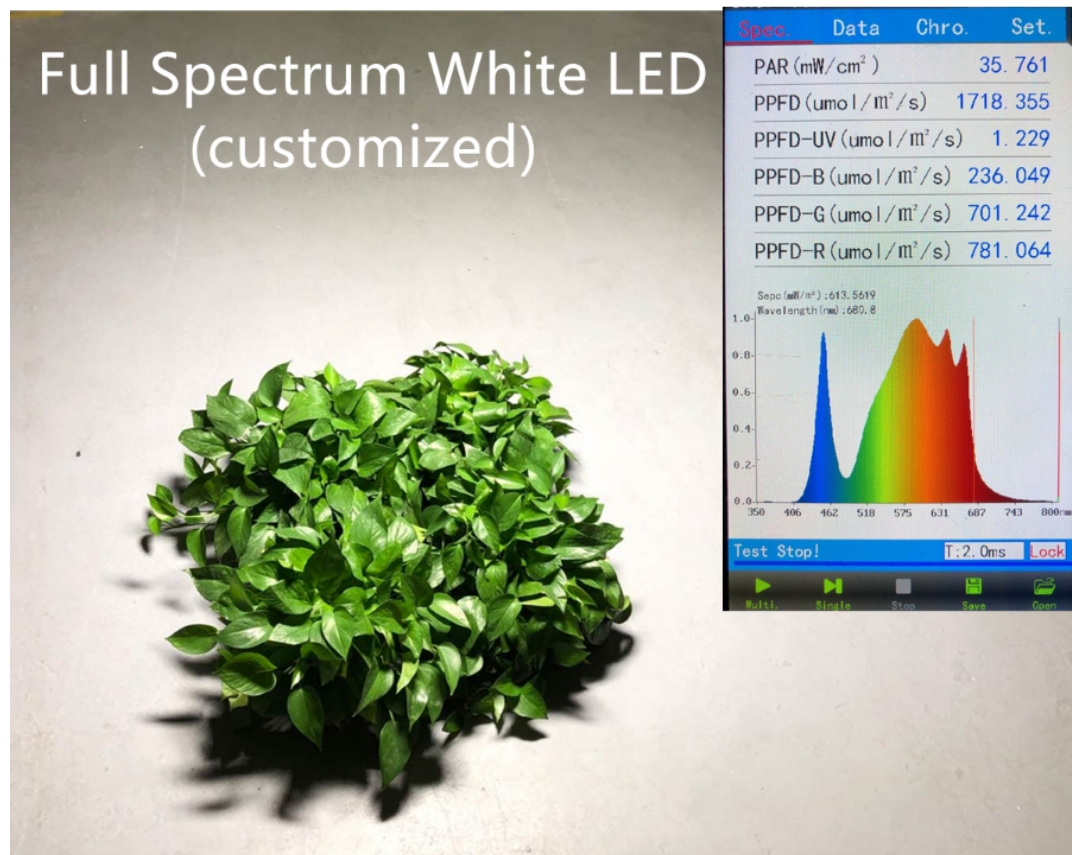

DIMENSIONS | WEIGHT

	Length	Width	Height	Weight
M 2400W	19"	13"	2.5"	17.5 lbs

SPECTRA

The above graph shows the real spectrum of customized white led version of M series 2400w

Morsen Lighting Technology Inc.
Email : service@morsenled.com
Number: +13195123886