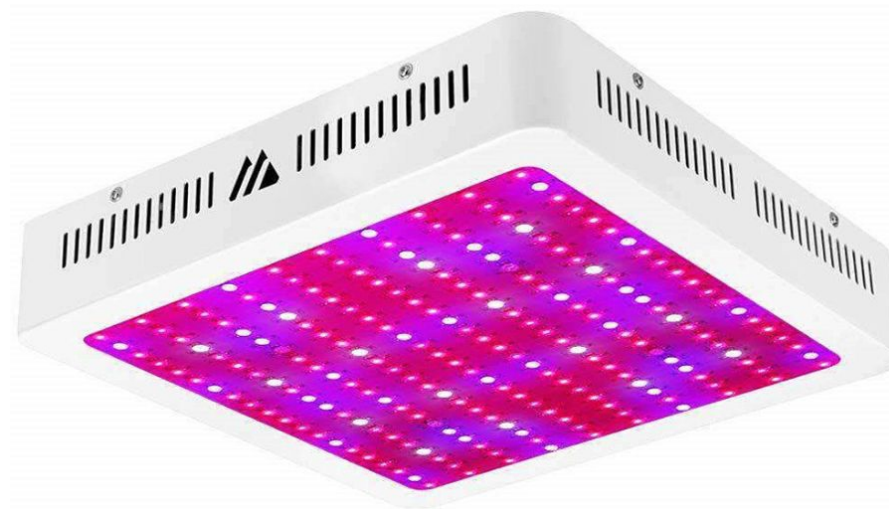

LED Grow Light

M series 2000w (450w)

SKU: LZ095X

(Customized to white LED version)

Product Specifications

Vendor Item #	M series 2000w
Internal SKU#	LZ095X
Actual Consumption	450w
AC Input Voltage	AC 85-265V , 50/60 Hz
Efficacy	2.4 μmol/J
Dimensions	13" x 13" x 2.7"
Light Output PPF	1718 μmol/s
Light Distribution	120°
Light Source	LED
Mounting Height	≥12" (30.5cm) Above Canopy ≤30" (76.2cm) Above Canopy
HPS Wattage Equivalent	700W
Thermal Management	Dynamic
Max. Ambient Temperature	95°F / 35°C
Total Diodes	200
LED Type	Epileds LEDs
Lifespan	>50,000hours
Power Factor	> 0.97
Total Harmonic Distortion	< 10%
Warranty	3 Year Standard Warranty
Vegetative Stage	12-14 hours on
Flowering Stage	9-12 hours on
Fruiting Stage	7- 8 hours on
Modular Power Cord	In US, UK, EU, AU,JP