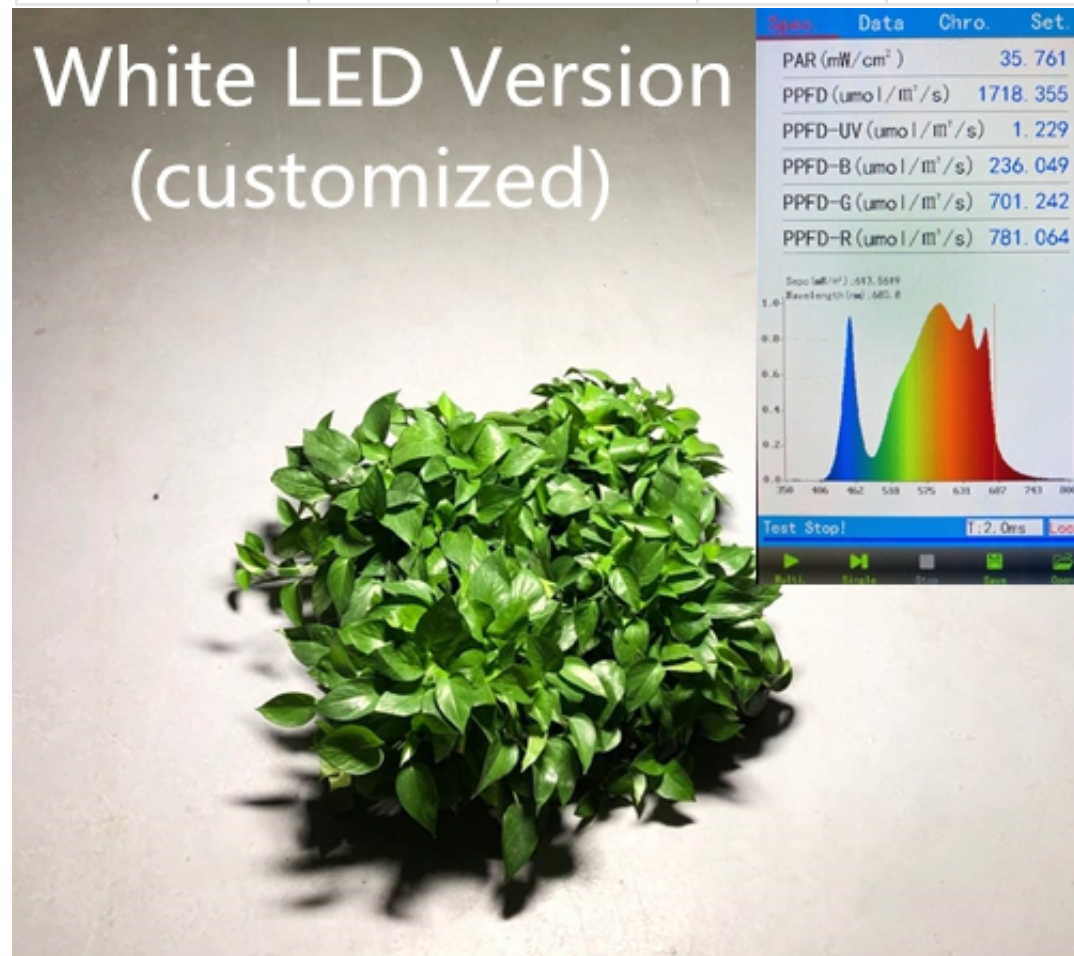

DIMENSIONS | WEIGHT

	Length	Width	Height	Weight
M 2000W	13"	13"	2.7"	11 lbs

SPECTRA

The above graph shows the real spectrum of customized white led version of M series 2000w