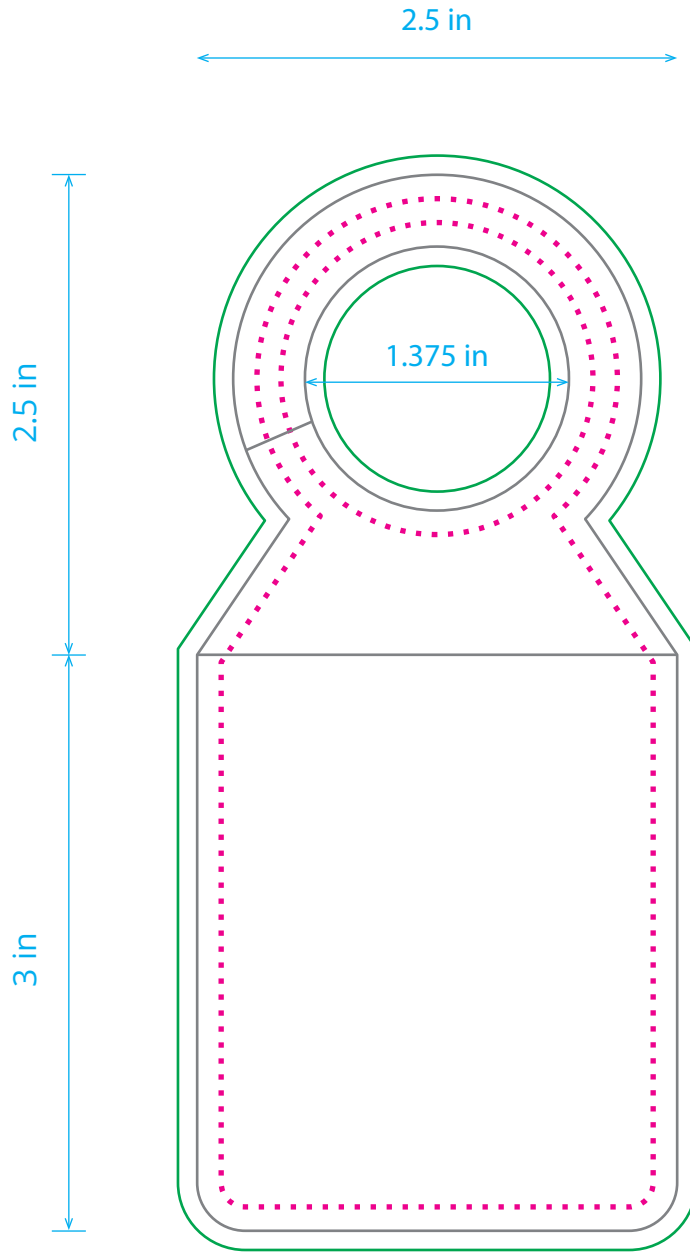

KEY:

Art Area, Diecut Line: Printable art area

Bleed Line: Extend image to this line

Text Safety Line: Keep text within this bounded box

Please double check that all important components of your submitted artwork (text, etc...) are within the supplied safe regions of the template and that your artwork extends past the bleed lines. Failure to do so may result in some clipping of your artwork or white borders around your artwork. By approving this proof you are confirming that you have read this warning and accept full responsibility for the placement of this artwork.

5.5" x 2.5" Growler Tag

PROPERTY OF:

KegCollars.net | nathan@kegcollars.net | (877) 300-2405