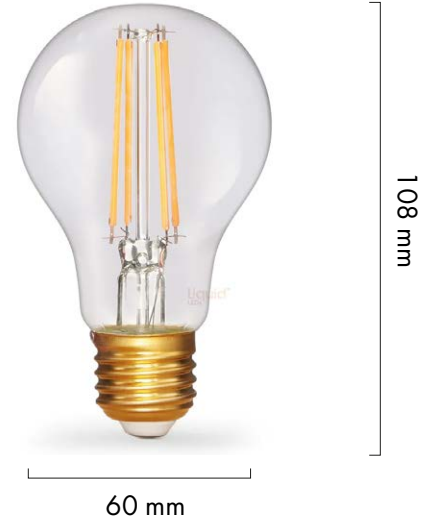

6.5W GLS LED Bulb Clear 2200K E27

6.5 Watt | 725 LUMENS | 2200K

SKU: F6.527-A60-C-22K

DIMMING

Dimmable	Yes, 0 - 100%	
Dimming types	Trailing edge	
	Phase cut	
	C-Bus	
	Dynalite	
Recommended	DimEzy	Osram
	Dignet	Merten
	Trader	Legrand
	Cabac	VARILIGHT
	Busch-Jaeger	ZANO

Please visit our website for a comprehensive list of recommended and compatible dimmers

This LED filament lamp is dimmable, flicker-free, decorative, and has a power consumption of 6.5 Watts. It produces 725 Lumens with a high Ra90+.

LAMP SPECIFICATIONS

Glass finish	Clear
Glass shape	A60
Power	5.5 Watt
Efficiency	112 lm/w
Lamp base	E27
Input voltage	220-240 Volt
Frequency	50/60Hz
Current	0.03A
Materials	Brass cap, glass
Working temperature	-5C to 40C
Warm up time	Instant
Warranty	24 months

PHOTOMETRIC SPECIFICATIONS

Colour Temperature	2200 Kelvin
Lamp lumen output	725 lm
Ra	90+
CRI R9	57
Replacing	60 Watt
Beam angle	360°
Flicker-Free	Yes
Lifetime (hours)	15000 hrs

PACKAGING

Pc/ Ctn: 1
Inner Pack: 10
Outer Carton: 100