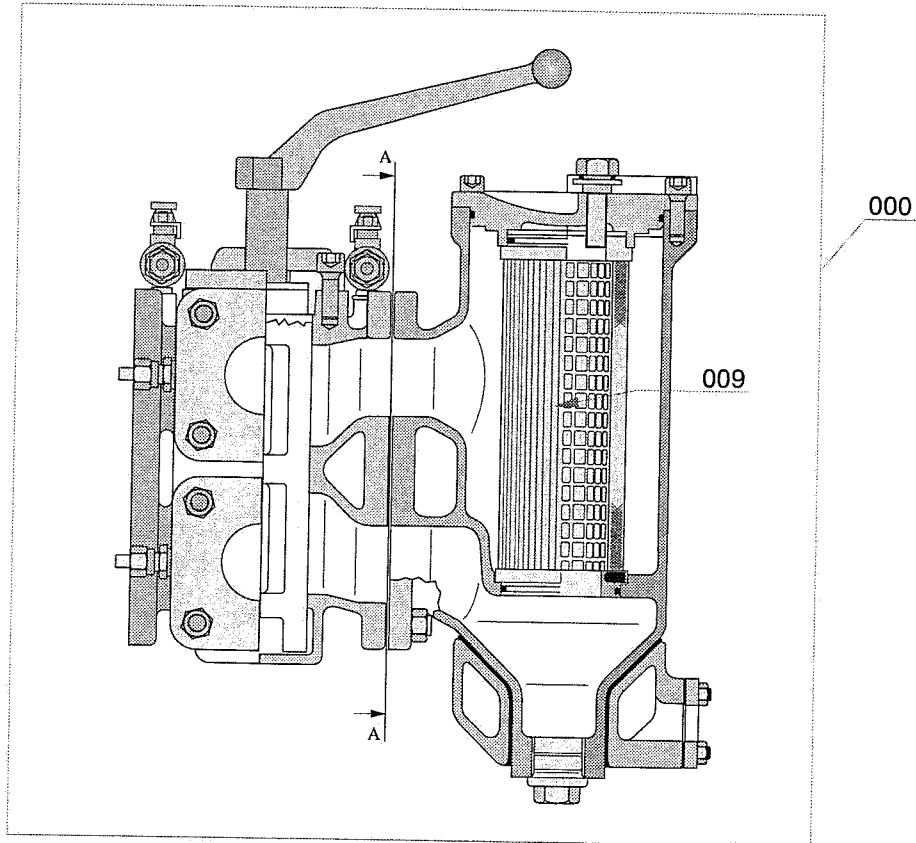

# Filter Combination, Boll & Kirch 6.60.1 Gr 05, DN 50

Part No and Description	Pcs	Kg
B10 029 000 Filter combination	1	
B10 029 009 Filter cartridge	1	