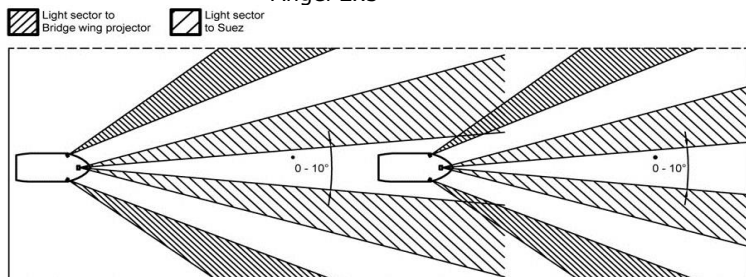

Light source:

Vessels above 30.000 DWT shall be equipped with a searchlight of 3000W, and vessels less than 30.000 DWT with 2000W lamps included.

Optics:

SH 510 produces two horizontal lightbeams of 5° with a dark central sector of 10°
 SH 510 is delivered with hardened temperature resistant front glass and controllable split reflector, made of durable silver-plated glass.

Options:

- Storage bow
- Eex de IIC T6 plug, socket and switch
- IP56 plug and socket
- Front glass cover
- Canvas Cover

Number	Description
89NL2005005	SH5100 2000W 230V GY16 Range 1850 meter at 1 lux Angel 2x5°
89NL2005007	SH5100 2000W 115V GY16 Range 1850 meter at 1 lux Angel 2x5°
89NL2005006	SH5100 3000W 230V GY16 Range 2056 meter at 1 lux Angel 2x5°
89NL2005008	SH5100 3000W 115V GY16 Range 2056 meter at 1 lux Angel 2x5°