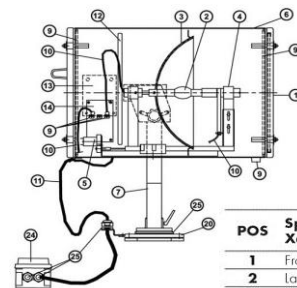

Options:

- Spread filter
- Morse shutter
- Pedestal for high mounting

POS	Spare parts Xenon D DH
1	Front Ring, Complete
2	Lamp Xenon
3	Reflector, Complete
4	Lamp Holder, Complete w/focus
5	Focus unit Xenon, Complete
6	Drum, Complete
7	Forks
9	Seal KIT, Drum
10	Cable kit, Drum
11	Cable, external, Xenon
12	Heat Element Drum
13	Ignitor,
14	Noise filter kit, Complete
20	Deck Flange, Complete
24	Junction BOX
25	Gasket KIT, Deck Flange

Number	Description	Weight
89NL100221720	XS 500 D 500W 115V, lamp base NLX5 Range 4600 meter at 1 lux Diameter Ø 161 meter Angel 2-7°	19.0 kilo
89NL100201720	XS 500 D 500W 230V, lamp base NLX5 Range 4600 meter at 1 lux Diameter Ø 161 meter Angel 2-7°	19.0 kilo