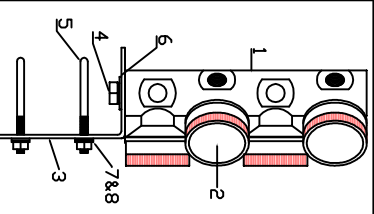

Scale 1 : 50 at A4

Top View

Base View

6 WAY PRISM CLUSTER			
Item	Quantity	Part No / Description	Title
1	1	FB10558	16 Way Prism Tree
2	6	FB30559	Single Prism
3	1	FB10634	Prism Tree Bracket
4	1	FB30719	$\frac{9}{16}$ UNC x1 $\frac{1}{2}$ Hex Setscrew ANSI B18.2.1 A4/316
5	1	$\frac{9}{16}$ Washer	ANSI B18 .22.1 - $\frac{9}{16}$ Wide Type A
6	2	FECE7237730	U Bracket
7	4	M10 Washer	ANSI B18.22M - 10N
8	4	M10 Siff Nut	ANSI B18.2.4.5M - M10 x 1.5

6 WAY PRISM CLUSTER

All dimensions are in mm.
 Tolerances unless otherwise stated.
 General +/- 0.1mm
 Angular +/- 1
 Hole centres +/- 0.05mm
 Reamed hole centres +/- 0.02mm