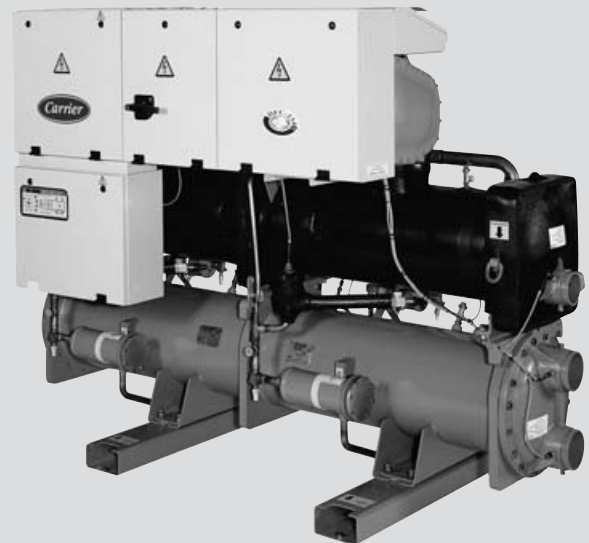

30GX e 30HX Series Control PRO-DIALOG PLUS

GLOBAL CHILLER

60Hz

Phase III