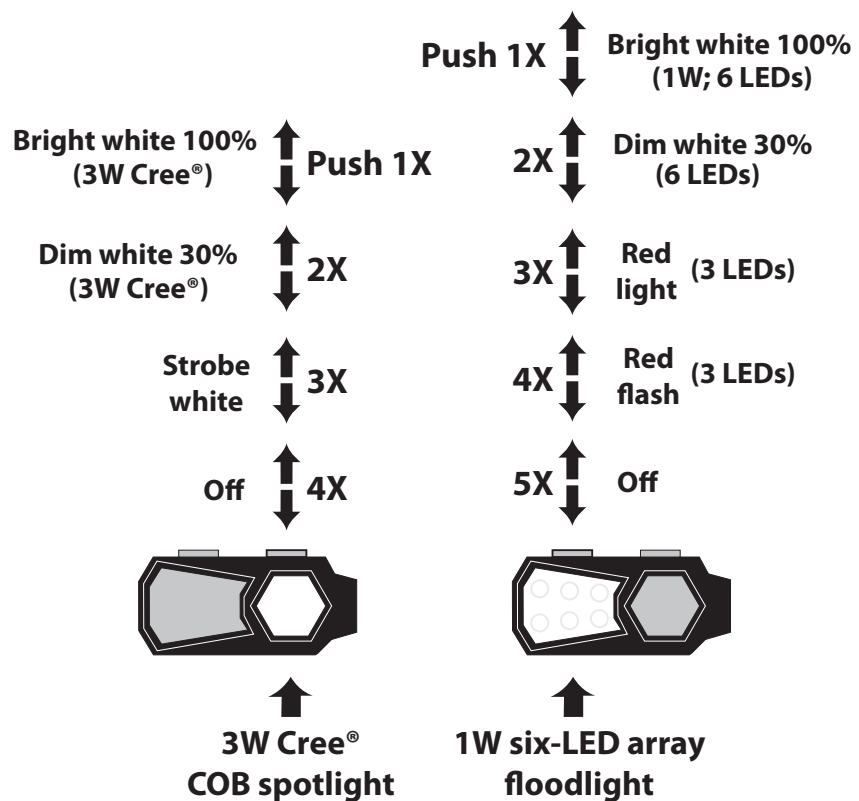

VERSA/LUMA 360™

PRODUCT INSTRUCTIONS

QUICK GUIDE TO LIGHTING MODES:

RECHARGING:

1. Disengage rubber port cover.

2. Attach micro-USB plug where shown at left (on top of headlamp).

3. Attach other end of USB cable to power source (e.g., computer, power bank, etc.)

- ⚠ **WARNING:** Very bright light. Never shine light directly into eyes—yours or others'.
- **IMPORTANT:** Failure to follow these instructions may result in damage to eyes.
- ⚠ **WARNING:** Small parts and bright light. Not for children under 6 years of age.
- ⚠ **WARNING:** Never wear elastic strap around neck, due to danger of strangulation.
- ⚠ **WARNING:** Children, 12 and under, should use this product only with adult supervision.

- Lumens
  - 3W Cree® COB LED: 180 lumens.
  - 6-LED Array: 60 lumens. Maximum lighting distance (High power): 50M.
- IPX4 water resistance
- USB Rechargeable (2 #R06 cells). Charge time: 4 hours. Charging cable included.
- Run time: 5 to 30 hours.
- Capacity: 800mAh. Battery: 3.7V Lithium-ion polymer.
- 3W CREE® light + 6 white LED + 3 red LED
- Working temperature range: 0° F to +104° F (-18° C to +40° C)
- Headlamp housing: Rugged ABS polymer
- Elastic head strap: Easily adjustable. Also, headlamp may be removed from headband and attached to hat brim, pack, pocket, etc.
- Care Instructions:
  - Do not submerge headlamp in water. Do not expose to harsh chemicals or flame.
  - Clean with soap and warm water. Wipe dry.

RoHS Compliant

Dispose of all batteries properly.
©2020 Sun Company, Inc. All rights reserved.

V360-I-1219

Register your warranty by scanning the QR code:

Or visit:
suncompany.net/warranty

✉ support@suncompany.net

📷 [@suncompany_](https://www.instagram.com/suncompany_)

📘 [facebook.com/SunCompanyInc](https://www.facebook.com/SunCompanyInc)

FAMILY-OWNED AND OPERATED
100% SATISFACTION GUARANTEED

SUN COMPANY, INC.
COLORADO, USA
WWW.SUNCOMPANY.NET