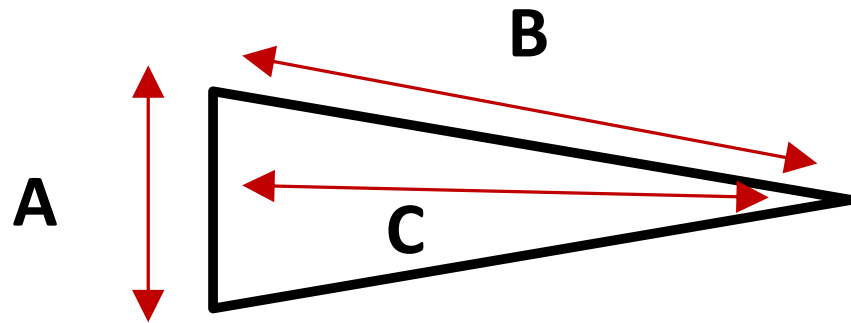

UMBRELLA ARC 62"

UMBRELLA DIAMETER
52"

- A = Panel Width = 19.5"
- B = Long Rig Length = 30.50" Including Tips
- C = Panel Length = 28.0"

UMBRELLA LENGTH 38.5"