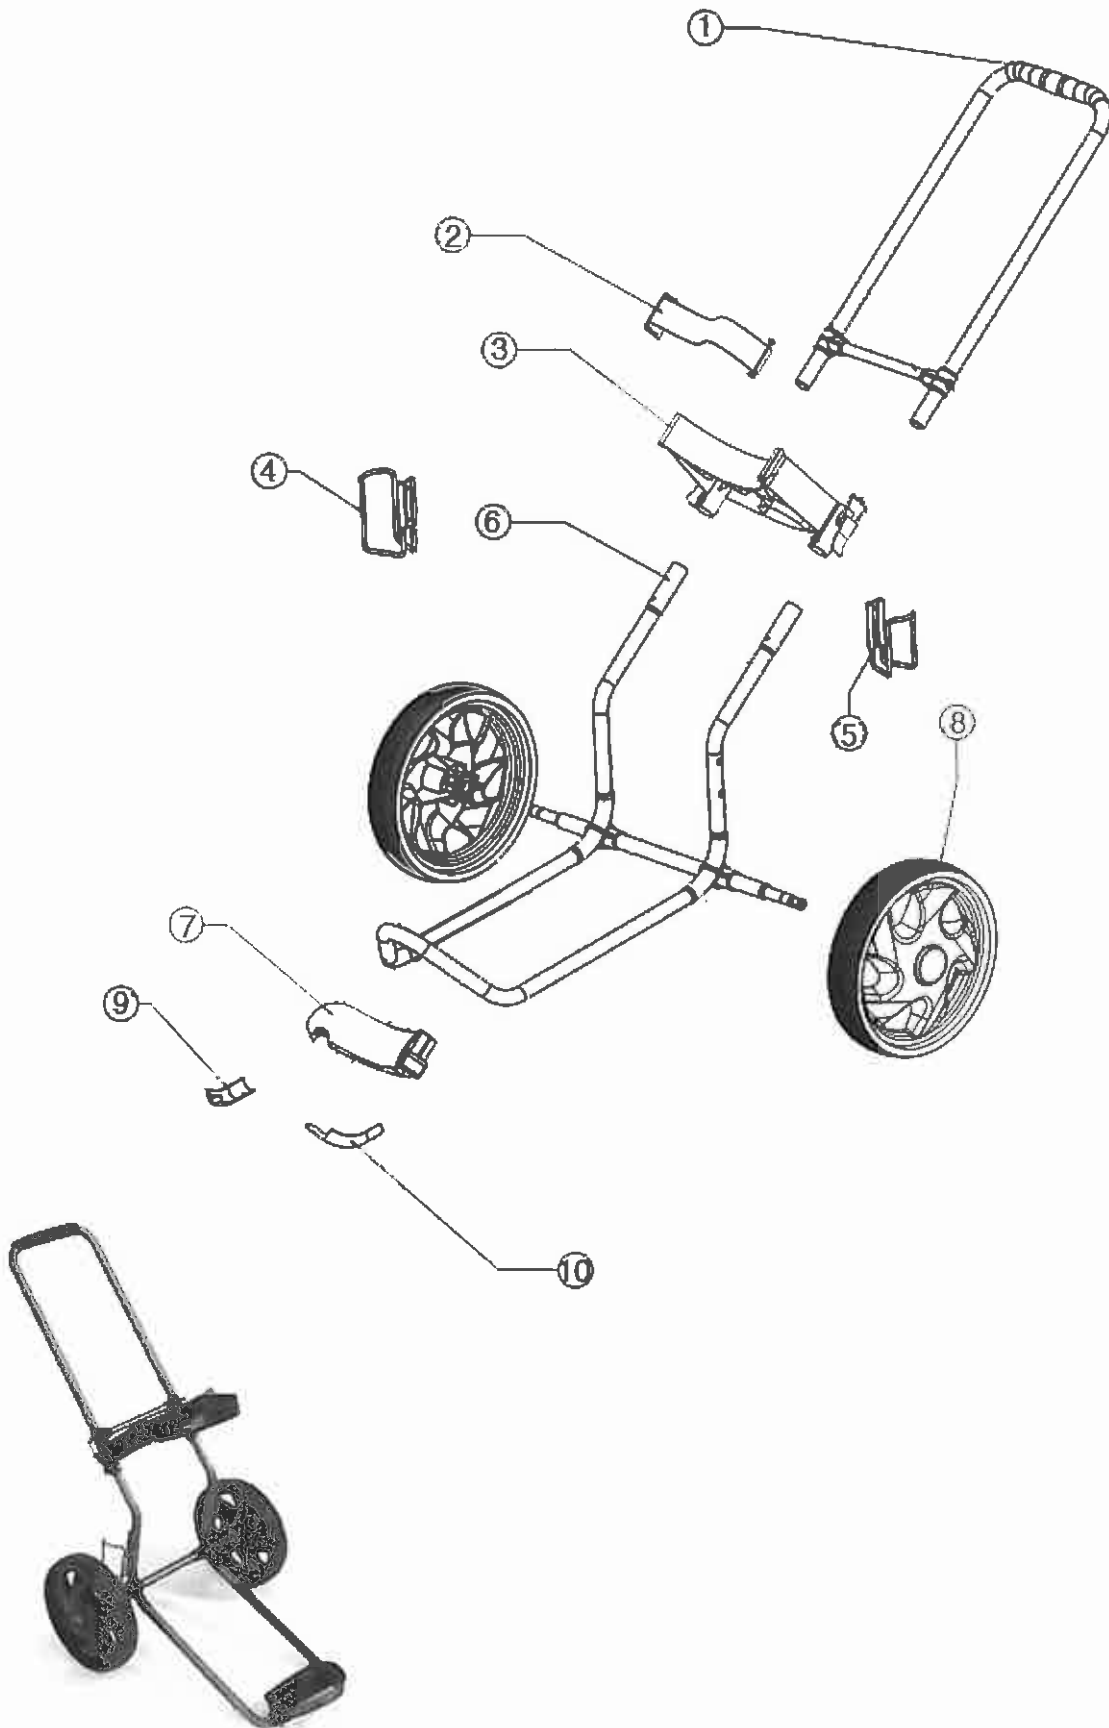

## Dual Tube Rental INLINE

Diagram	Description	Part #
1	Handle set	P12090A
2	Upper Bag Strap	P46040A
3	Upper Bag Bracket	P14390
4	Sand/Seed Holder	P18190
5	Water Holder	P18200
6	Lower Main Frame	P16330
7	Lower Bag Bracket	X P65090
8	Side Wheel	X P10029
9	RH Wear Plate	X P05001
10	LH Wear Plate	X P05000
11	Hardware Kit	P71202-HDWR

Silver  
71202

Removable handle for  
rental control