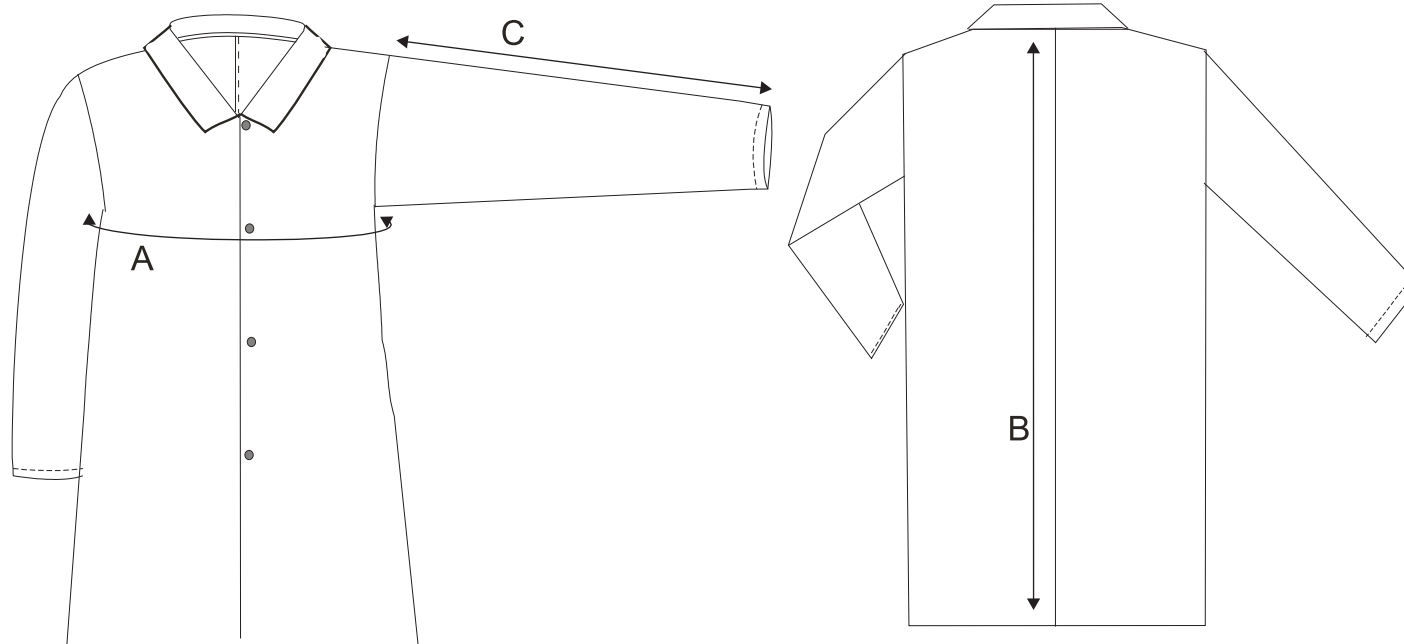

STYLE NO: D118

DESCRIPTION: Disposable Visitors Coat PP

FABRIC: Polypropelene, 26gm

COLOUR: White.

Size		S	M	L	XL	XXL
Chest	A	120	128	135	142	149
Coat length from nape to hem	B	98	100	102	105	107
Sleeve length	C	60	60	60	66	66