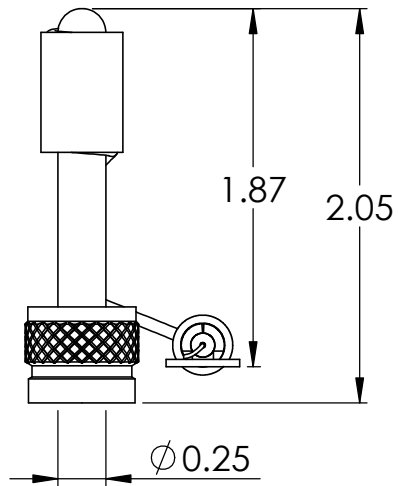

ITEM NO.	PART	QTY.
1	Tube	1
2	Heater	1
3	Shield	1
4	Nut	1
5	Terminal	1

TITLE: HCHT500ST Hollow Cathode Tip

DWG: 200-0006

SCALE: 1:1

DIMENSIONS ARE IN INCHES

PLASMA
CONTROLS
info@plasmacontrols.com

THE INFORMATION CONTAINED IN THIS DRAWING IS THE SOLE PROPERTY OF PLASMA CONTROLS. ANY REPRODUCTION IN PART OR AS A WHOLE WITHOUT THE WRITTEN PERMISSION OF PLASMA CONTROLS IS PROHIBITED.