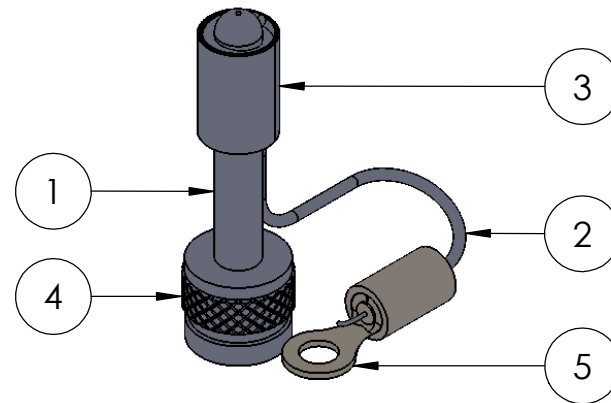

ITEM NO.	PART	QTY.
1	Tube	1
2	Heater	1
3	Shield	1
4	Nut	1
5	Terminal	1

TITLE: HCHT500ST Hollow Cathode Tip

DWG: 200-0006

SCALE: 1:1

DIMENSIONS ARE IN INCHES

PLASMA
CONTROLS
info@plasmacontrols.com

THE INFORMATION CONTAINED IN THIS DRAWING IS THE SOLE PROPERTY OF PLASMA CONTROLS. ANY REPRODUCTION IN PART OR AS A WHOLE WITHOUT THE WRITTEN PERMISSION OF PLASMA CONTROLS IS PROHIBITED.