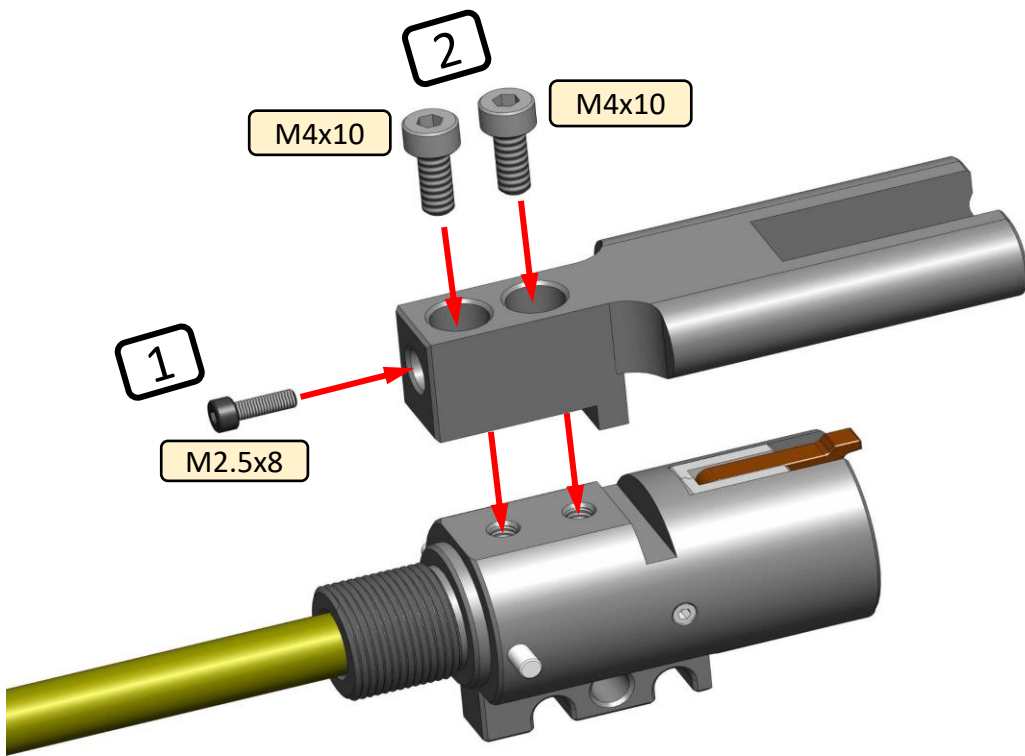

# SPEAR HOPUP

# SPEAR 9"

# SPEAR 11.5"/14.5"/16"

# SPEAR BOLT

ADD THREADLOCKER