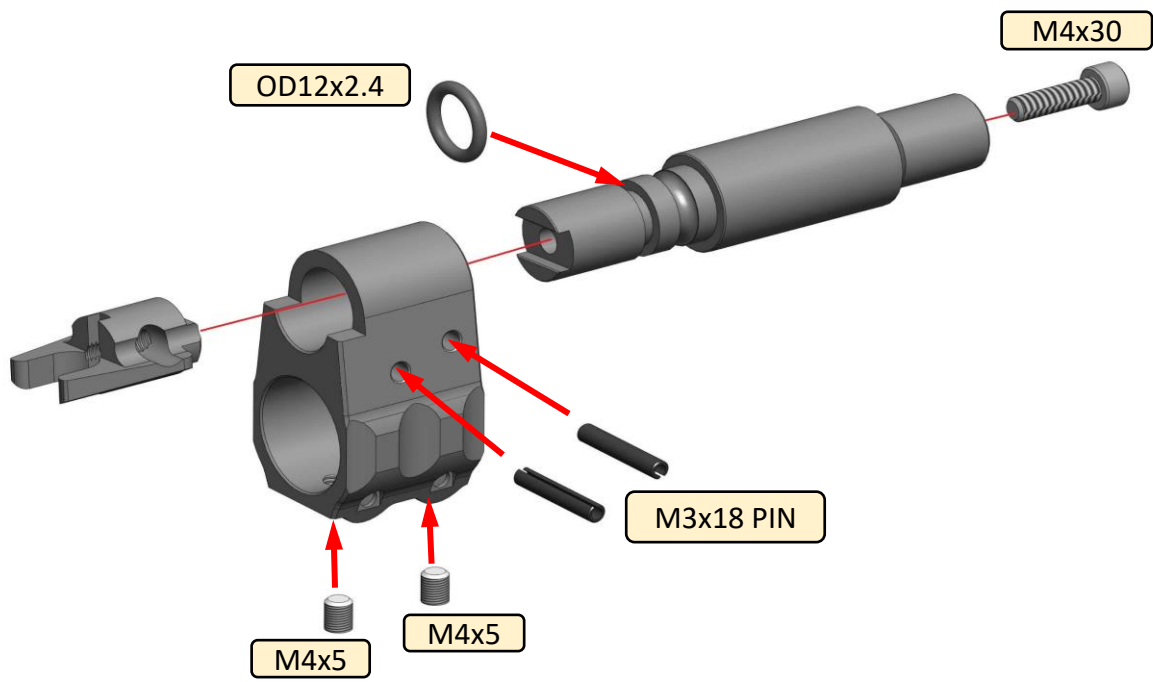

# SPEAR HOPUP

# SPEAR 9"

# SPEAR 11.5"/14.5"/16"

# SPEAR BOLT

ADD THREADLOCKER