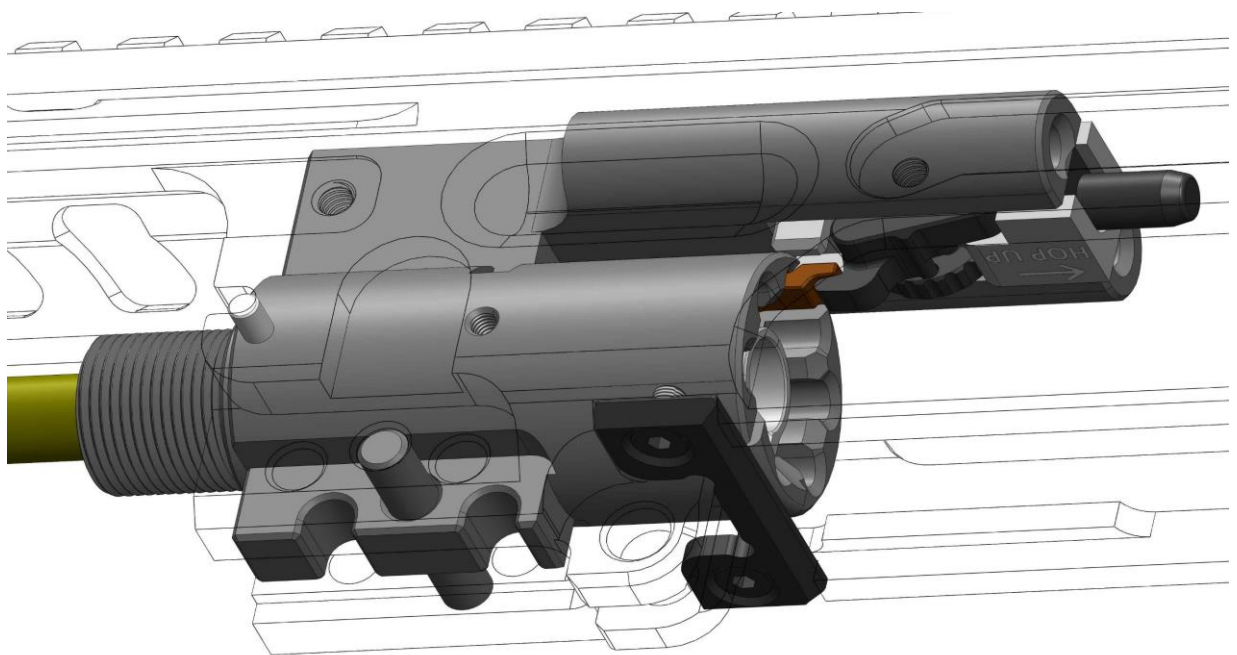

# SPEAR HOPUP

# SPEAR 9"

# SPEAR 11.5"/14.5"/16"