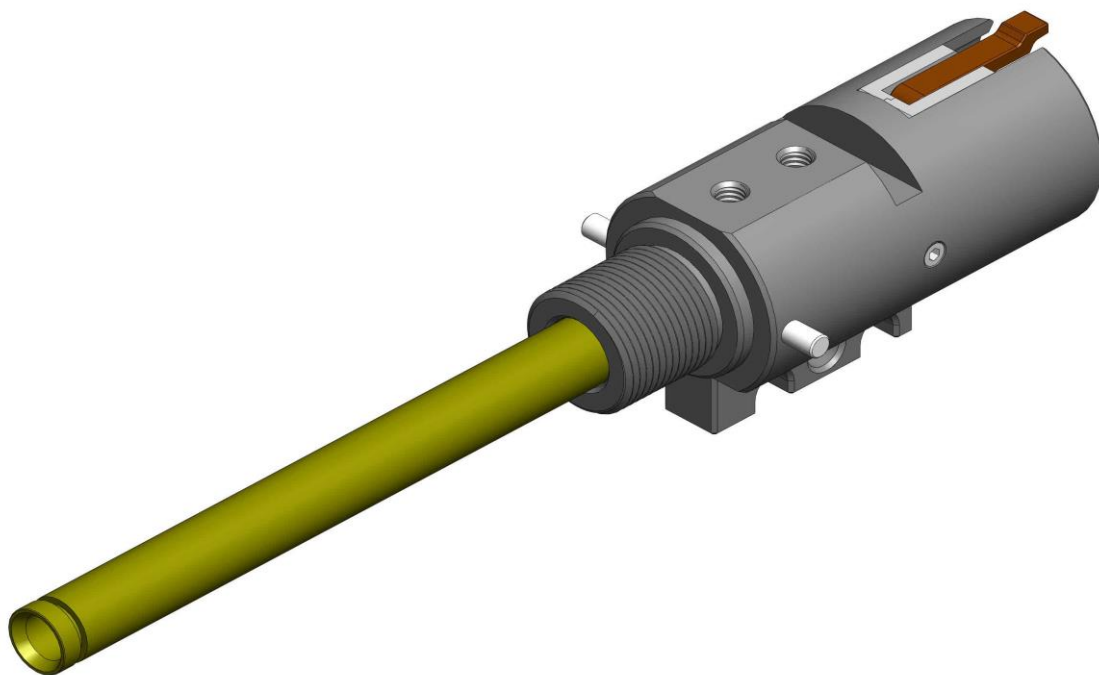

# SPEAR HOPUP

# SPEAR 9"

# SPEAR 11.5"/14.5"/16"

# SPEAR BOLT

ADD THREADLOCKER