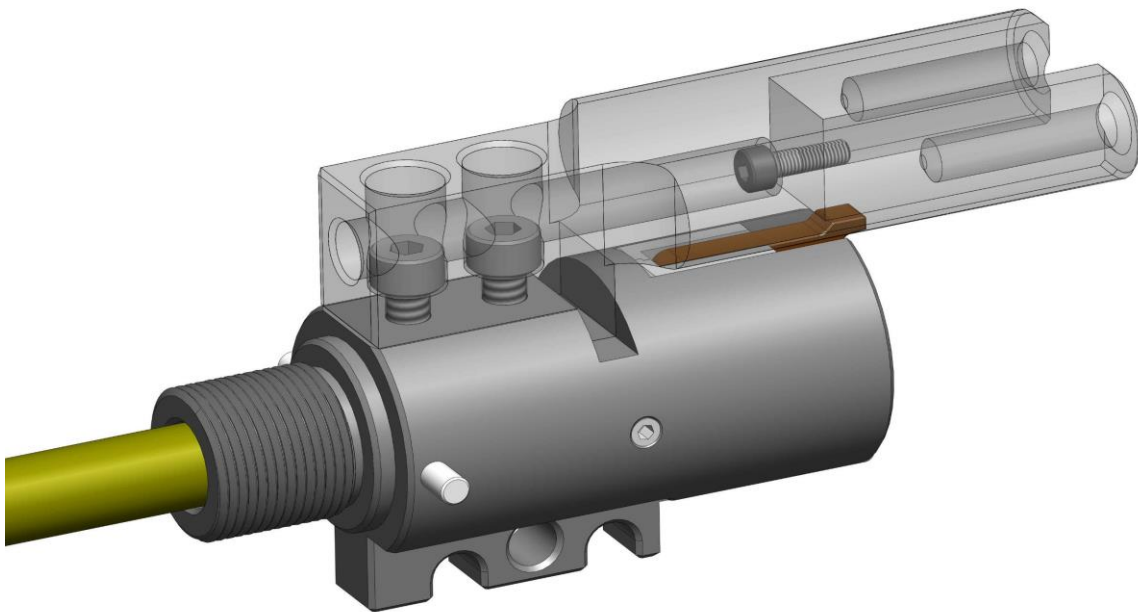

# SPEAR HOPUP

# SPEAR 9"

# SPEAR 11.5"/14.5"/16"