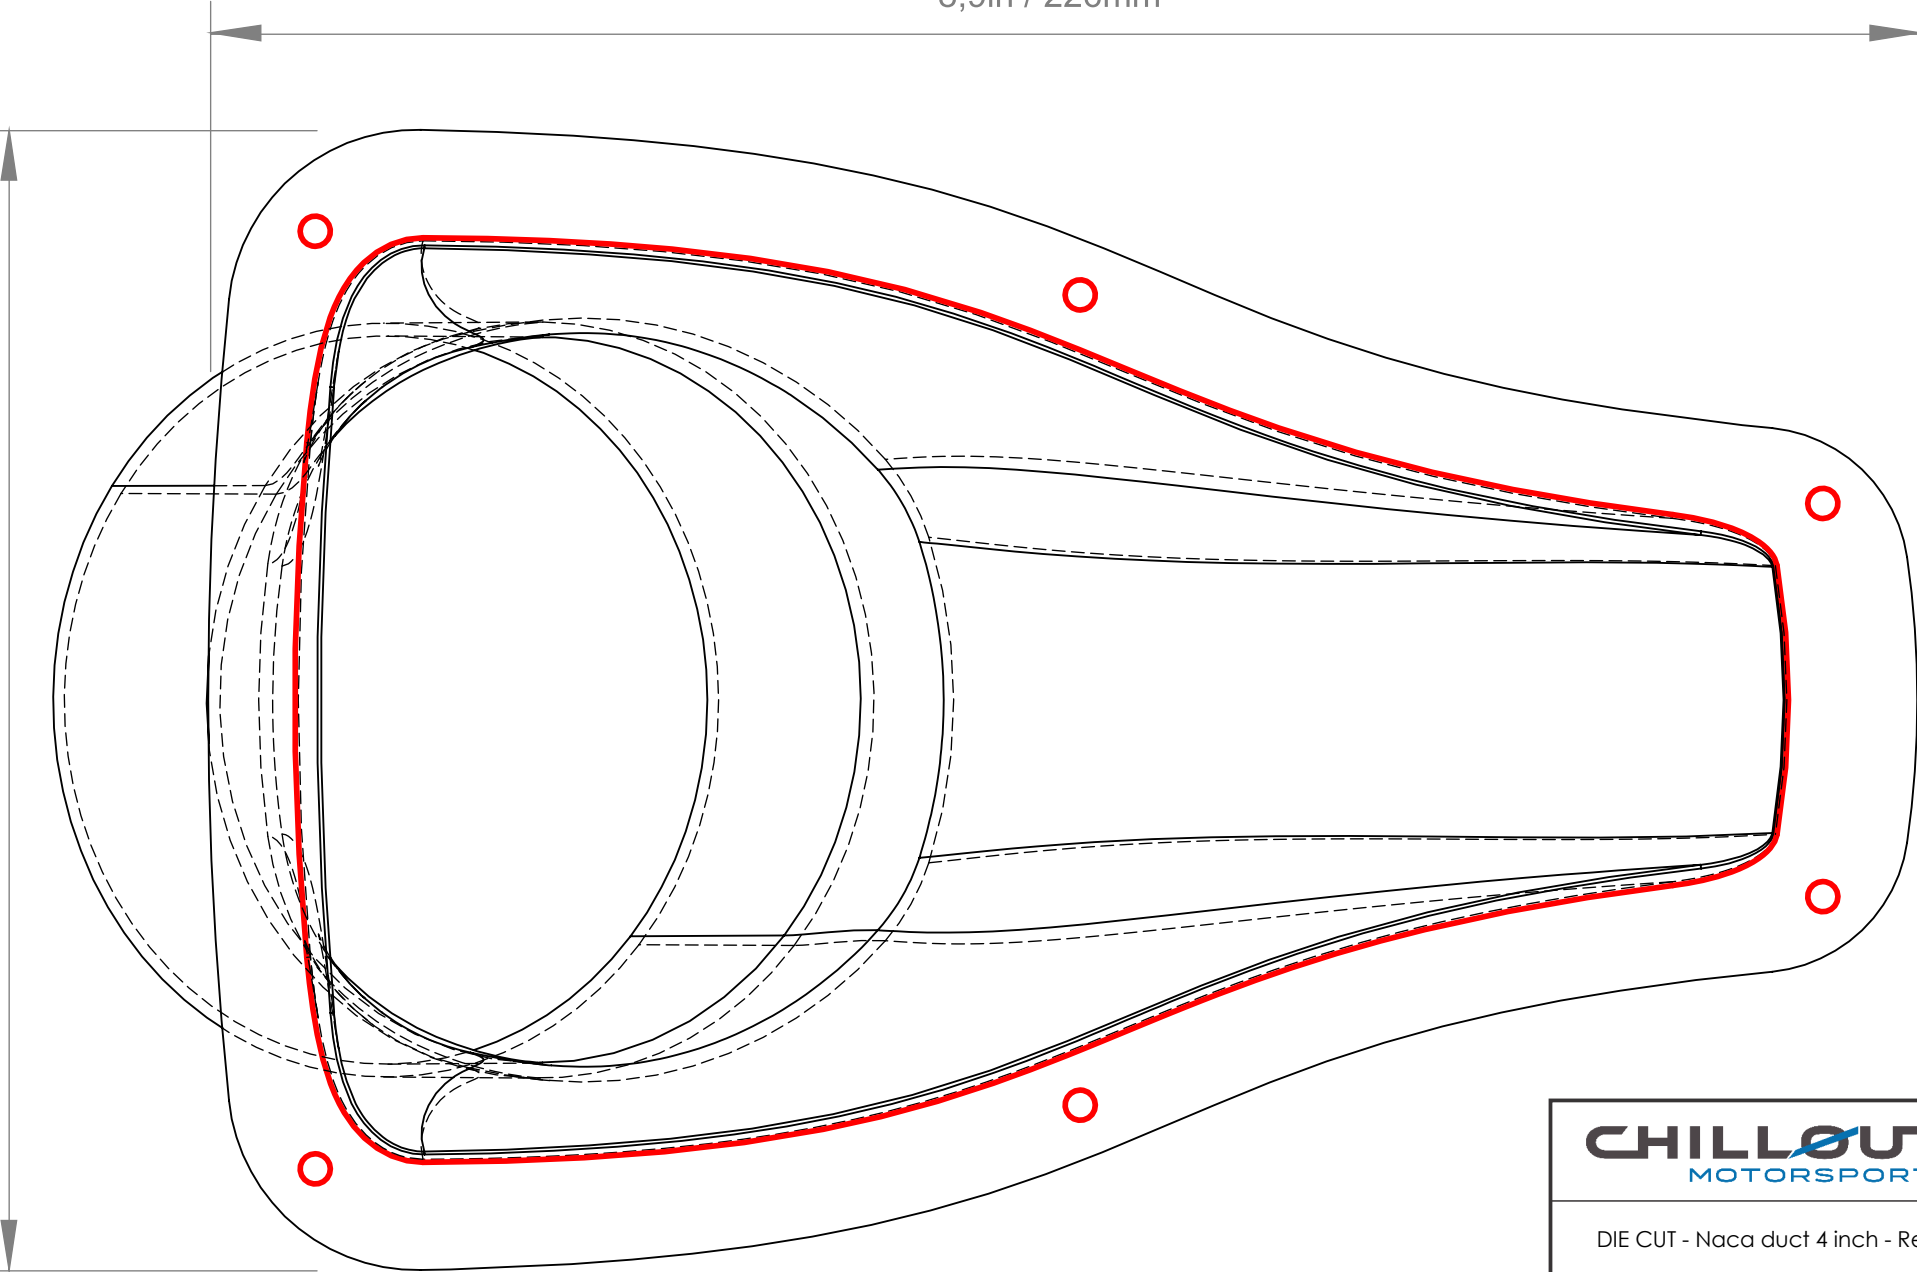

8,9in / 226mm

5,94in / 150,8mm

CHILLOUT MOTORSPORTS
DIE CUT - Naca duct 4 inch - Rev00
— DIE CUT - - - - - Model reference