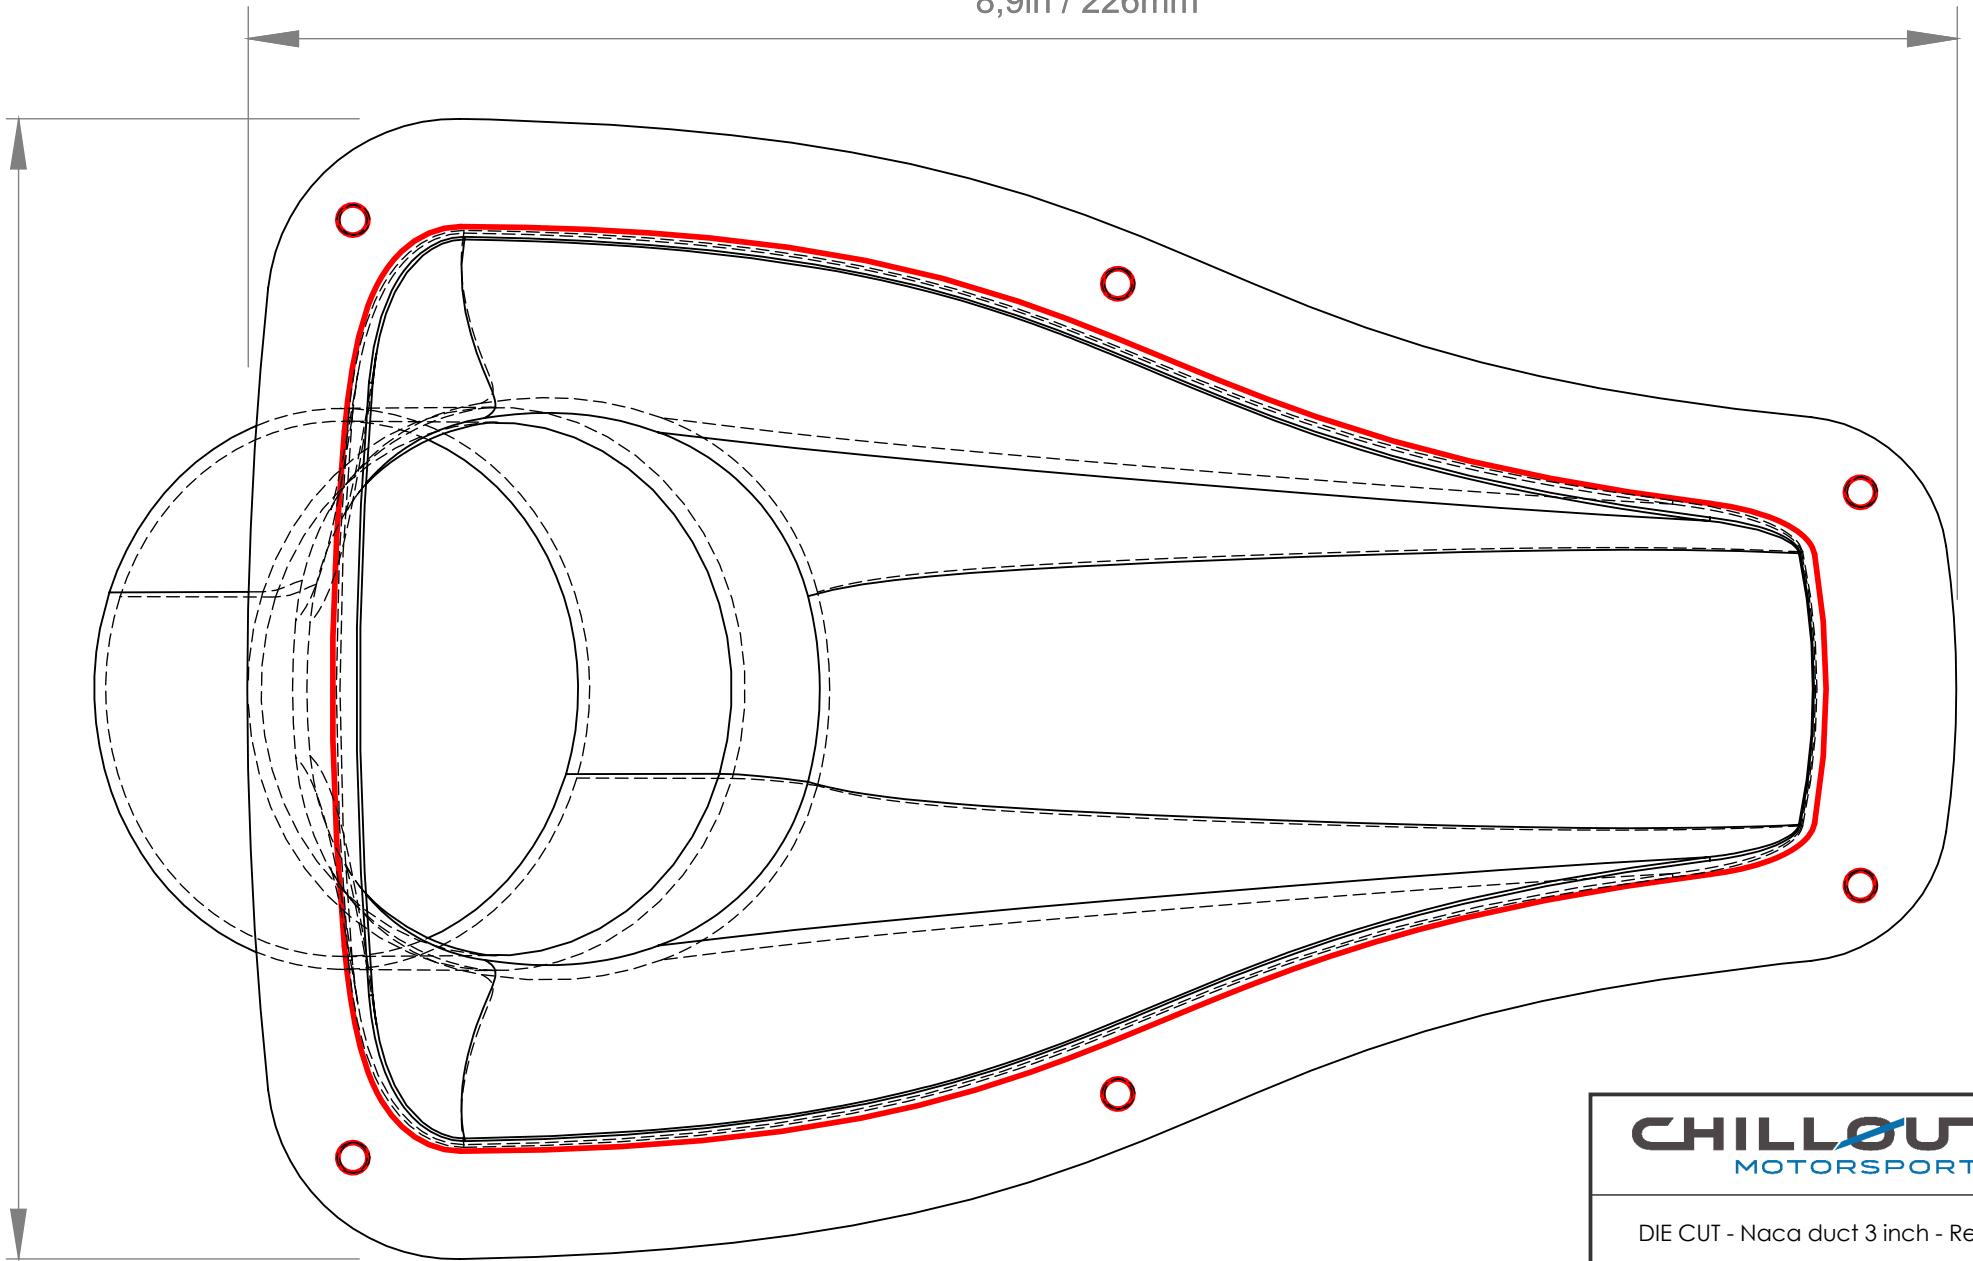

8,9in / 226mm

5,94in / 150,8mm

**CHILLOUT**  
MOTORSPORTS

DIE CUT - Naca duct 3 inch - Rev00

— DIE CUT  
- - - - - Model reference