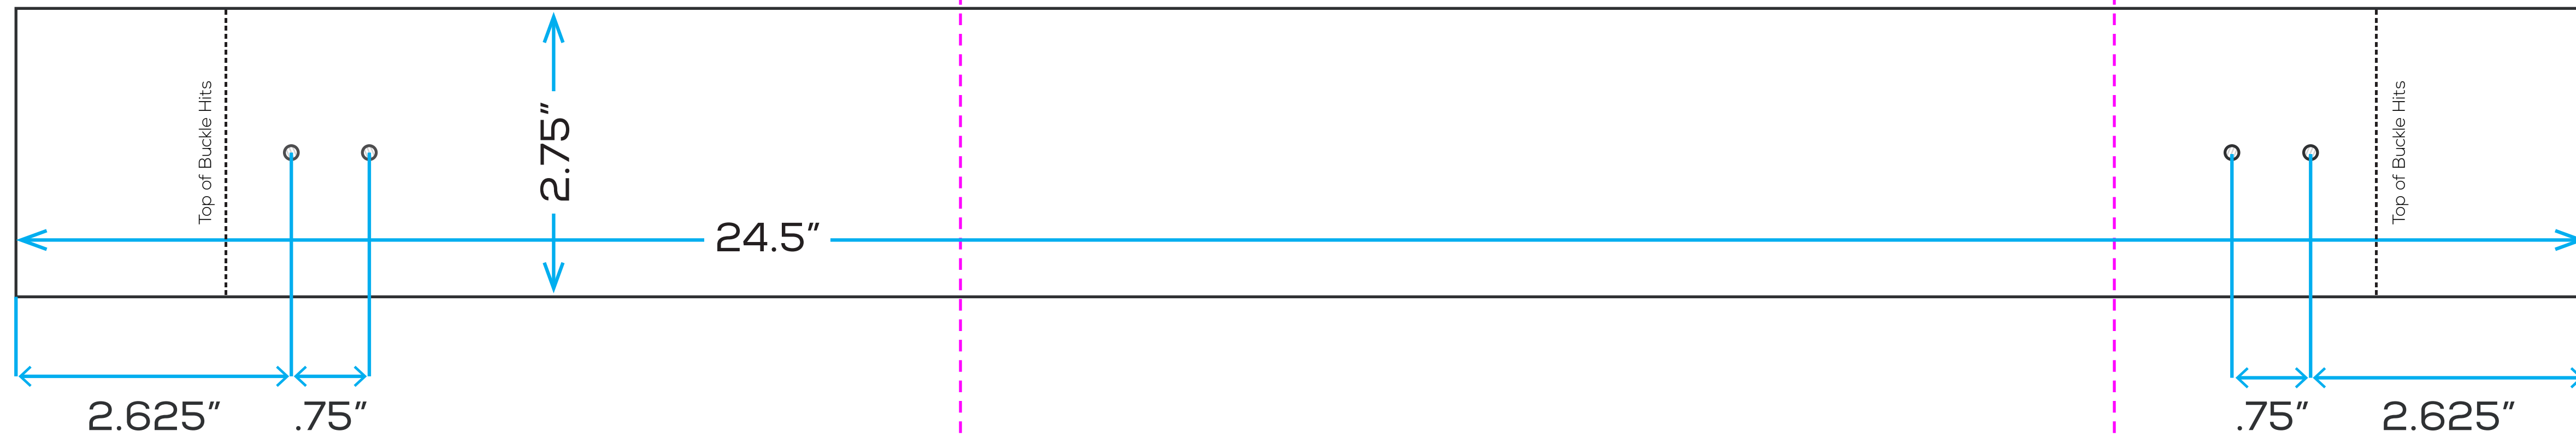

FRONT x2

POCKET x2

KEEPER

LOOP

GUSSET

SMALL STRAP

STRAP

BACK