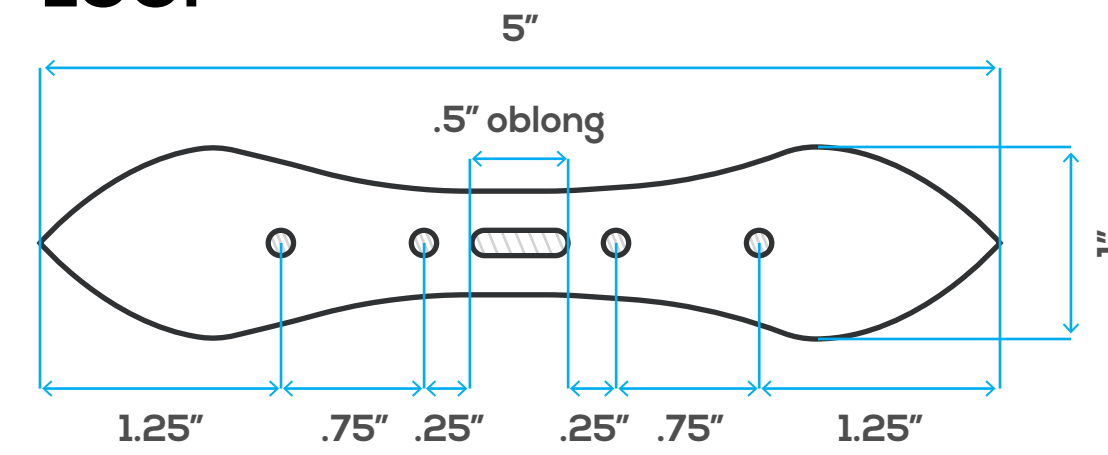

FRONT x2

POCKET x2

KEEPER

LOOP

GUSSET

SMALL STRAP

STRAP

BACK