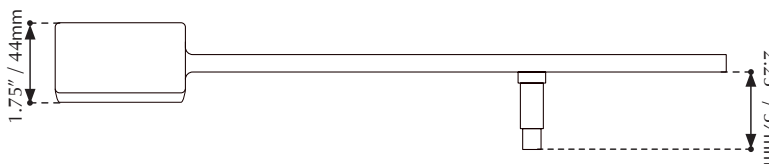

EU BIDET

ADD-ON BIDET

Features:

- Water pressure control
- Single nozzle
- Connects to fresh water valve
- Installs in minutes
- Non-electric
- Environmentally friendly
- Adjustable spray direction
- Cost-effective
- Easy to use

Health Benefits:

- Increased cleanliness
- Therapeutic effect on skin
- More hygienic

SHIPPING INFORMATION: Size: 18 x 8 x 3.625" / 457 x 203 x 92mm • Net Weight: 0.4 kg / 0.8 lbs • Gross Weight: 0.75 kg / 1.65 lbs