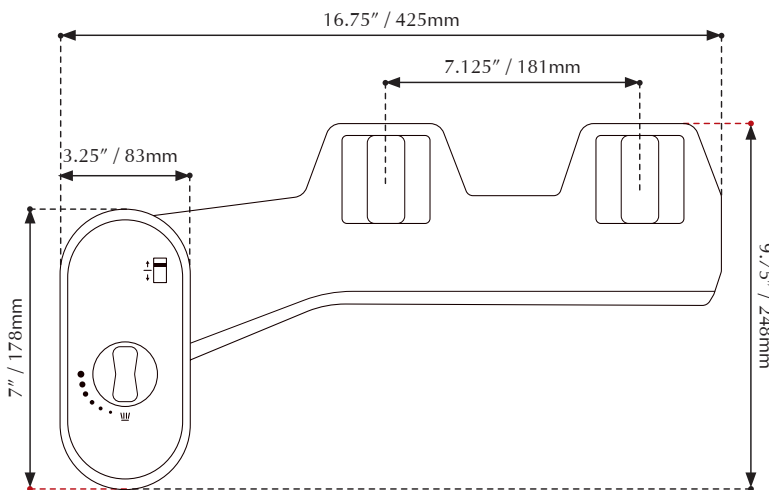

EU BIDET

ADD-ON BIDET

Features:

- Water pressure control
- Single nozzle
- Connects to fresh water valve
- Installs in minutes
- Non-electric
- Environmentally friendly
- Adjustable spray direction
- Cost-effective
- Easy to use

Health Benefits:

- Increased cleanliness
- Therapeutic effect on skin
- More hygienic

SHIPPING INFORMATION: Size: 18 x 8 x 3.625" / 457 x 203 x 92mm • Net Weight: 0.4 kg / 0.8 lbs • Gross Weight: 0.75 kg / 1.65 lbs