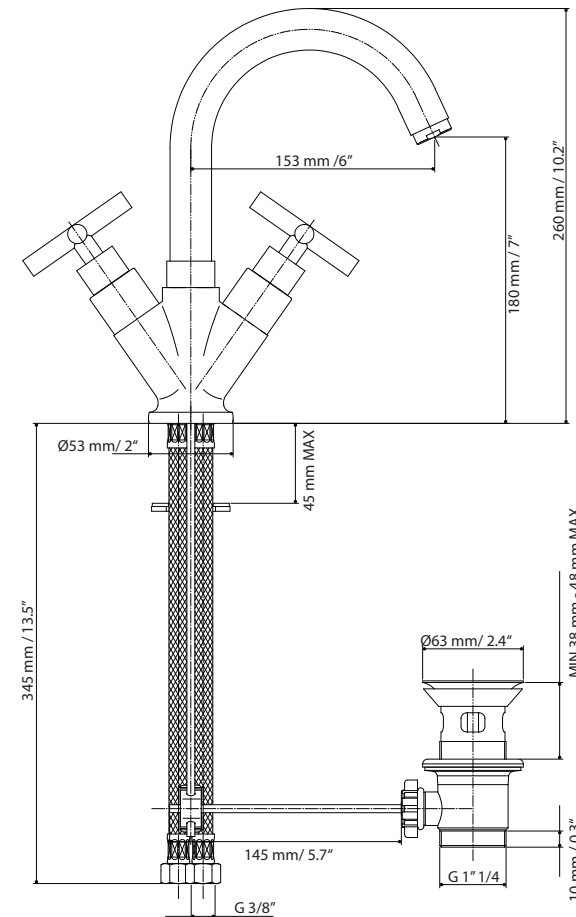

### Product Description

Two-handle lavatory faucet. Available in chrome finish

### Shipment Information

**Dimensions:** 41.5 X 19.5 X 7.5cm  
16.3" x 9.6" x 2.9"

**Weight:** 2.4 kg / 5.28 lbs

Measurements may vary +/- 1/4"