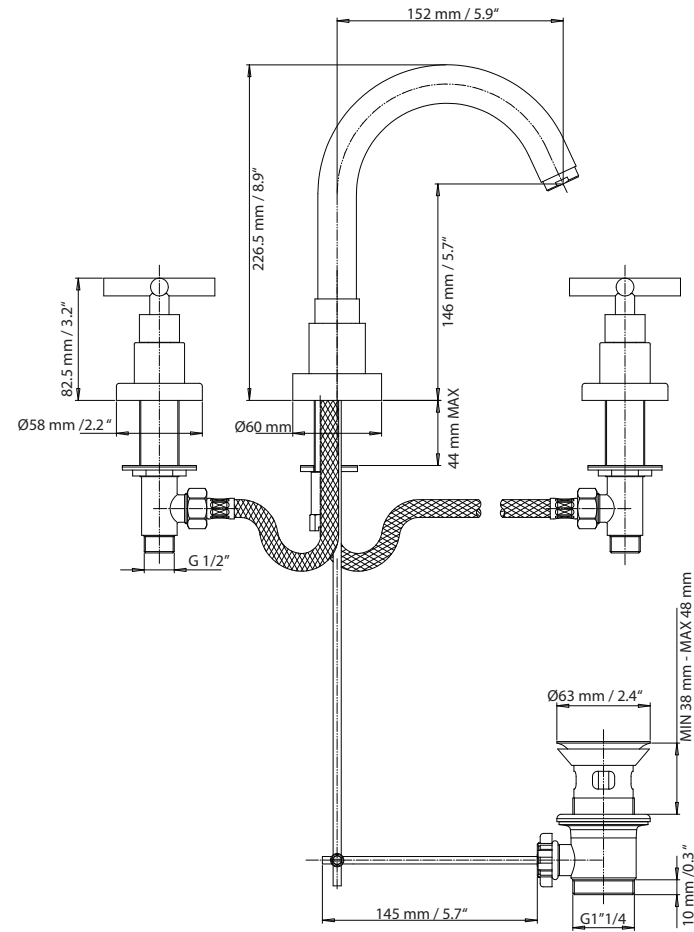

Product Specification Sheet

TUBOS

Company name: Paini
Reference number: 79..214

Product Description

Two-Handle Three-Hole Lavatory Faucet. Available in chrome and brushed nickel finish.

Finishing Options

P.V.D Chrome

Shipment Information

Dimensions: 37.5 x 20 x 8.5cm
14.7" x 7.8" x 3.3"

Weight: 2.7 kg / 5.9 lbs

Measurements may vary +/- 1/4"