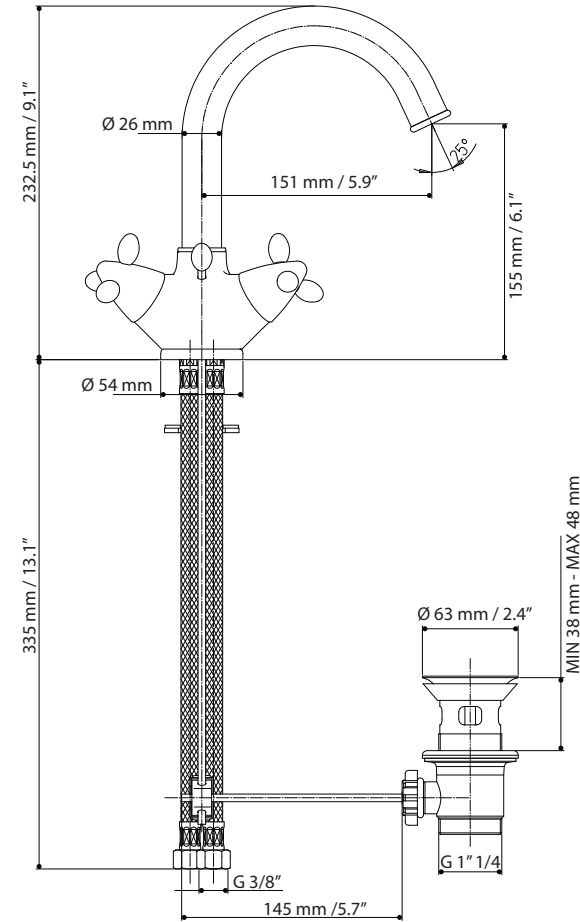

### Product Description

Single hole basin mixer with swivel spout and 1-1/4" pop-up waste. Available in chrome and brushend nickel.

### Shipment Information

**Dimensions:** 42 x 19.5 x 7.5cm  
16.5" x 7.6" x 2.9"

**Weight:** 2.6 kg / 5.72 lbs

Measurements may vary +/- 1/4"