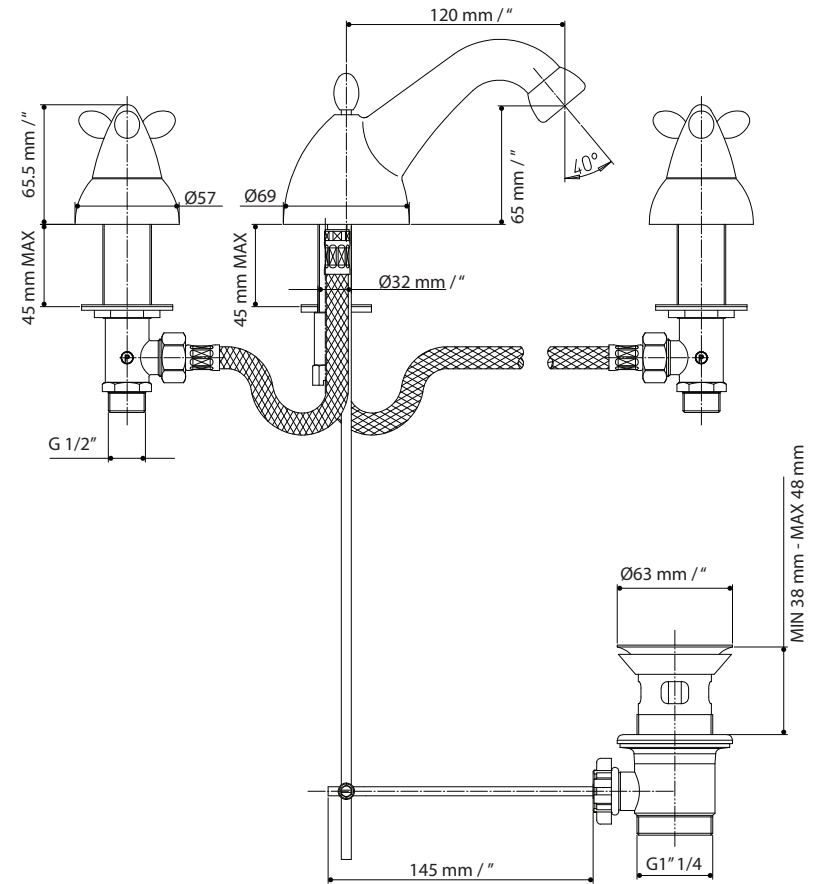

TRIXI

Company name: Paini
Reference number: 75..211

Product Description

Dual lever three hole lavatory faucet.
Available in chrome and brushed nickel finish.

Finishing Options

Shipment Information

Dimensions: 44 x 21 x 11cm
17.3" x 8.26" x 4.3"

Weight: 3.34 kg / 7.3 lbs

Measurements may vary +/- 1/4"