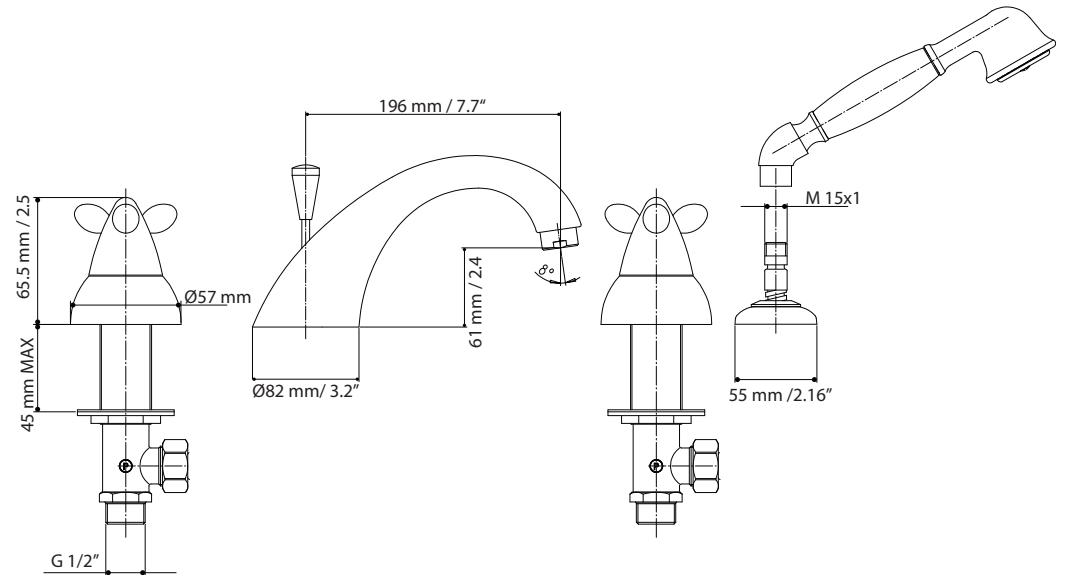

### Product Description

Five hole four hole deck mount bathtub/hand shower faucet. Available in chrome and brushed nickel.

### Shipment Information

**Dimensions:** 37.5 x 20 x 8.5cm  
14.7" x 7.8" x 3.3"

**Weight:** 2.7 kg / 5.9 lbs

Measurements may vary +/- 1/4"