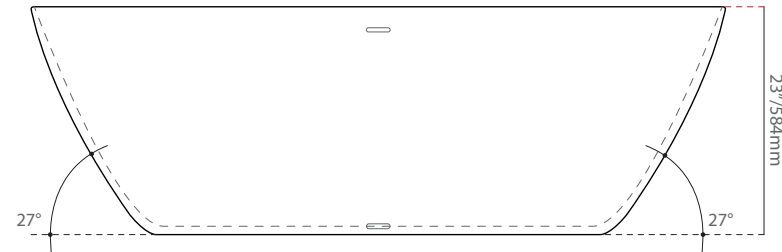

Finishing Options

- Exterior colours.

White

Shipping Information

Dimensions: 182.9 x 88.9 x 63.5 cm
72" x 35" x 25"

Weight: 66 kg / 145 lbs

Measurements may vary 5mm
- Diagram NOT to scale -