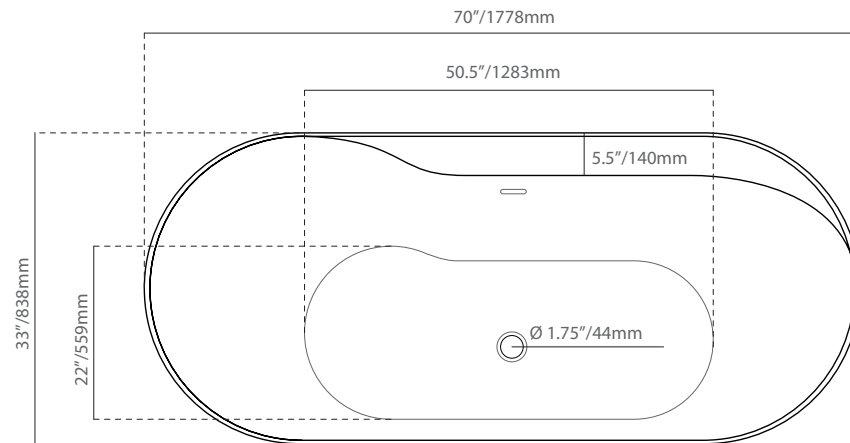

Product Specification Sheet

TOPAZ

Reference number: EU1082

Product Description

- Contemporary style.
- Deck mounted faucet space.
- Integral slotted overflow & pop up drain included.
- High Gloss / Crack - resistant Acrylic.
- Complies with CSA & IAPMO standards
- 80.36 gal. 304.25 liters of water.

Finishing Options

- Exterior colours.

White

Shipping Information

Dimensions: 182.9 x 88.9 x 63.5 cm
72" x 35" x 25"

Weight: 66 kg / 145 lbs

Measurements may vary 5mm
- Diagram NOT to scale -