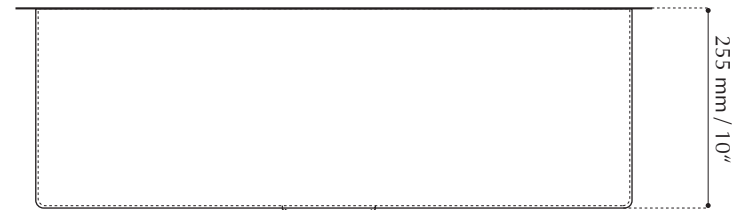

Product Specification Sheet

SRR23218C-10

Company name: Valley

Product Description

Undermount single-basin stainless steel sink.

Product weight: 8.5 kg / 18.7 lbs

Finishing Options

Stainless Steel

Shipment Information

Dimensions: 85.5x 50.5 x 35cm
33.6" x 19.8" x 13.7"

Weight: 12.12 kg / 26.7 lbs

Measurements may vary +/- 1/4"