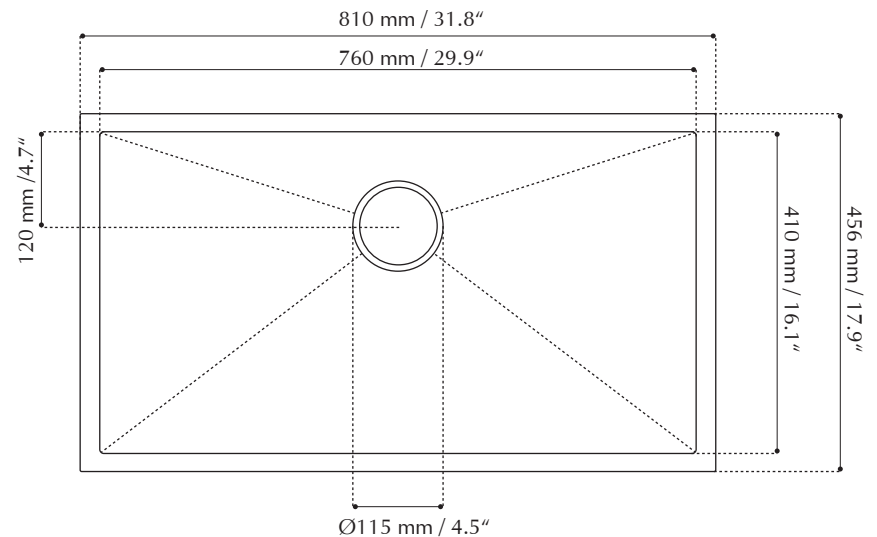

Product Specification Sheet

SRR23218C-10

Company name: Valley

Product Description

Undermount single-basin stainless steel sink.

Product weight: 8.5 kg / 18.7 lbs

Finishing Options

Stainless Steel

Shipment Information

Dimensions: 85.5x 50.5 x 35cm
33.6" x 19.8" x 13.7"

Weight: 12.12 kg / 26.7 lbs

Measurements may vary +/- 1/4"