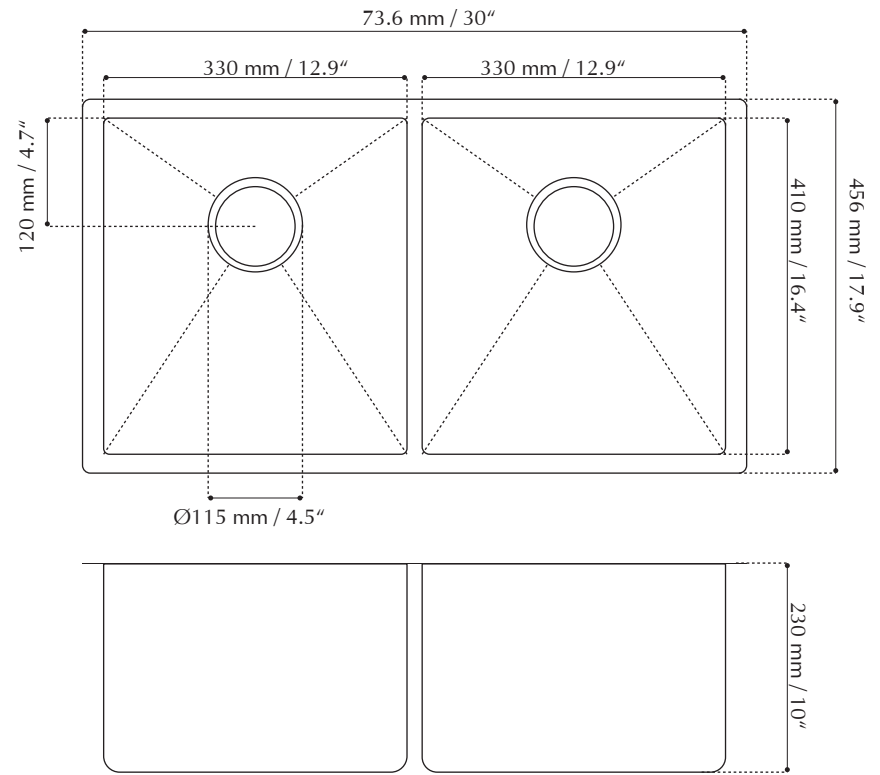

### Shipment Information

**Dimensions:** 79 X 50.5 X 32cm  
31.1" x 19.8" x 12.5"

**Weight:** 13.16 kg / 29 lbs

Measurements may vary +/- 1/4"