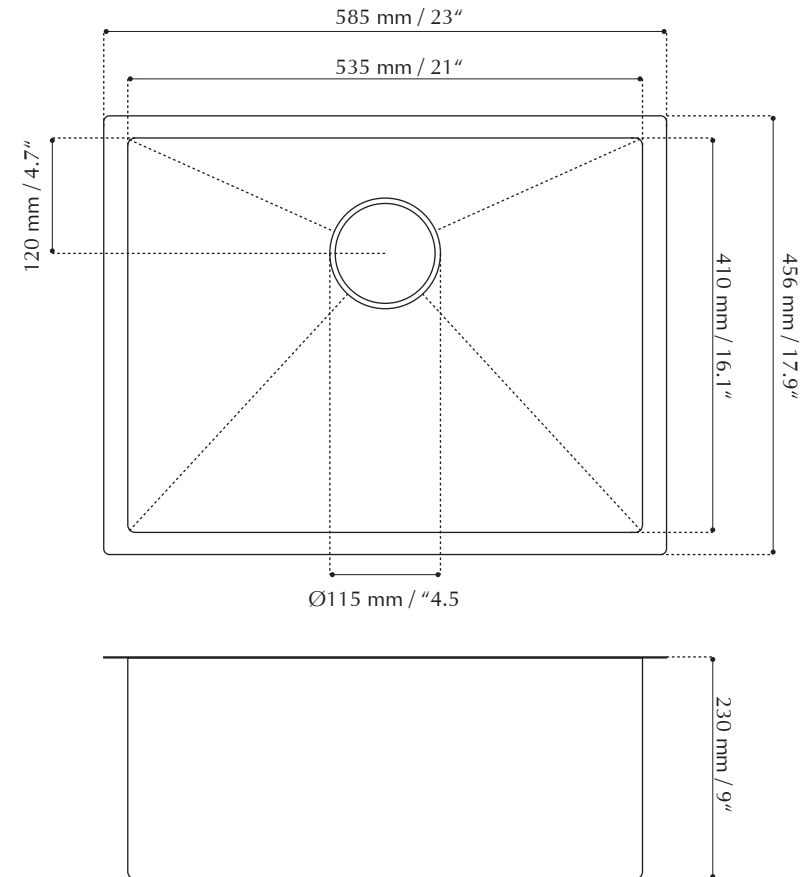

### Shipment Information

**Dimensions:** 63.5 X 50.5 X 33cm  
25" x 19.8" x 12.9"

**Weight:** 9.25 kg / 20.3 lbs

Measurements may vary +/- 1/4"