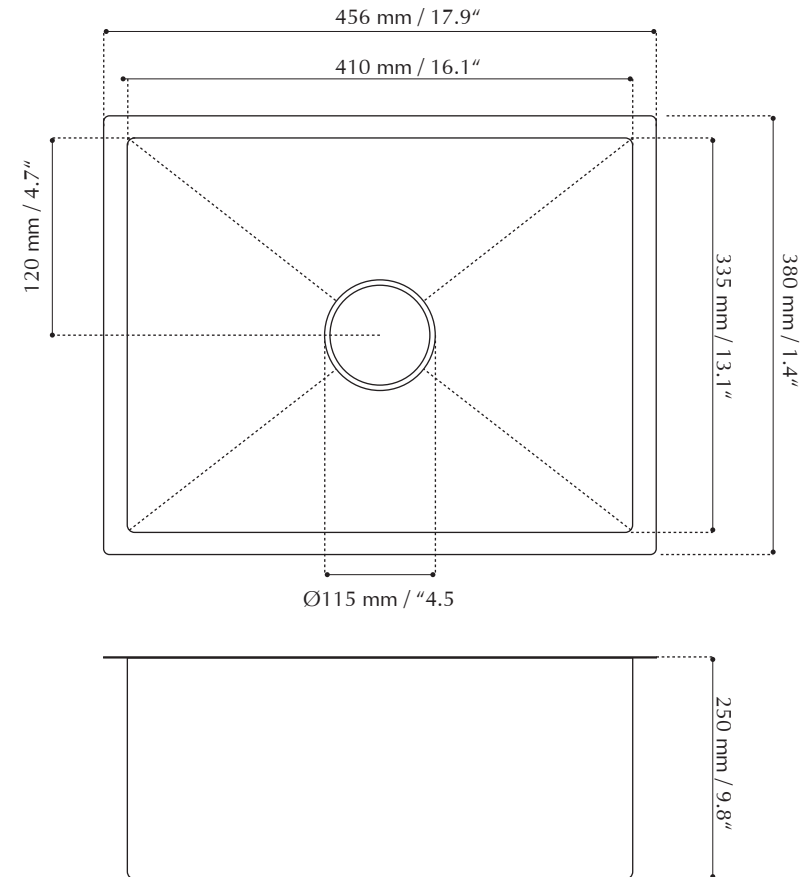

Product Specification Sheet

SRR21815C-10

Company name: Valley

Product Description

Undermount single-basin stainless steel sink.

Product weight: 5.46 kg / 12 lbs

Finishing Options

Stainless Steel

Shipment Information

Dimensions: 51 X 43 X 35cm
20" x 16" x 13.7"

Weight: 8.15 kg / 17.9 lbs

Measurements may vary +/- 1/4"