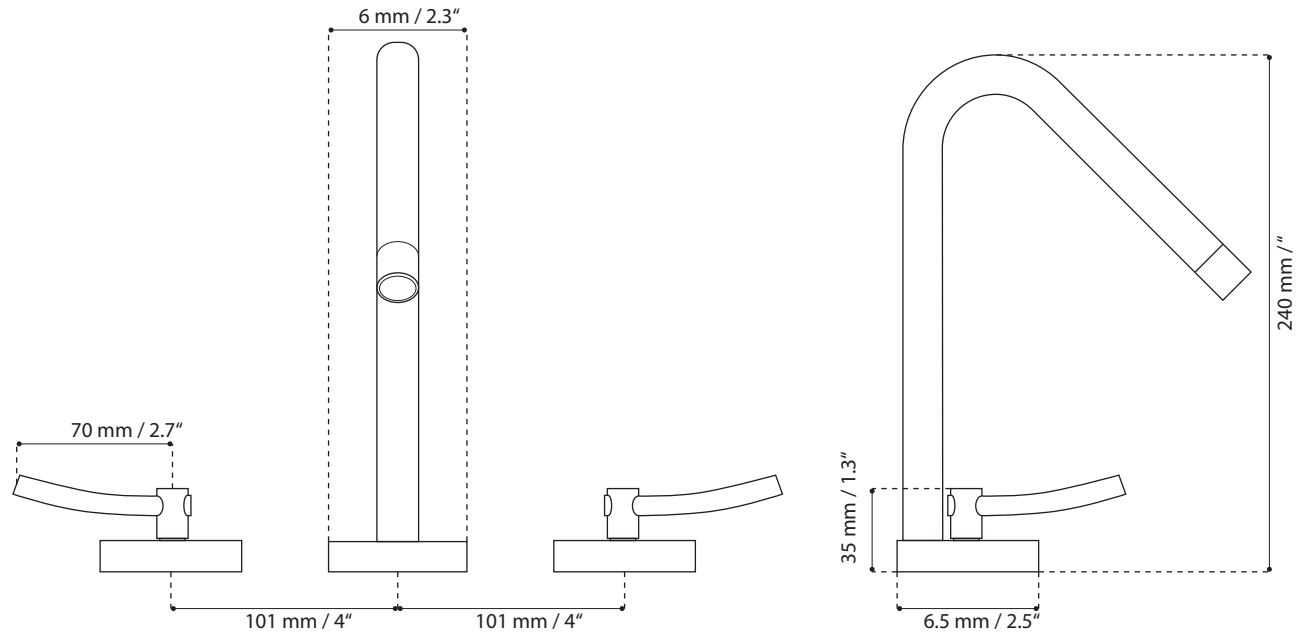

Product Specification Sheet

PIXEL

Company name: Paini
Reference number: 81CR214

Product Description

Three holes basin mixer, swivel spout
1"1/4 pop up waste. Available in
Chrome finish.

Finishing Options

Chrome

Shipment Information

Dimensions: 48.5 x 25 x 9.5cm
19" x 9.8" x 3.7"

Weight: 2.8 kg / 6.1 lbs

Measurements may vary +/- 1/4"