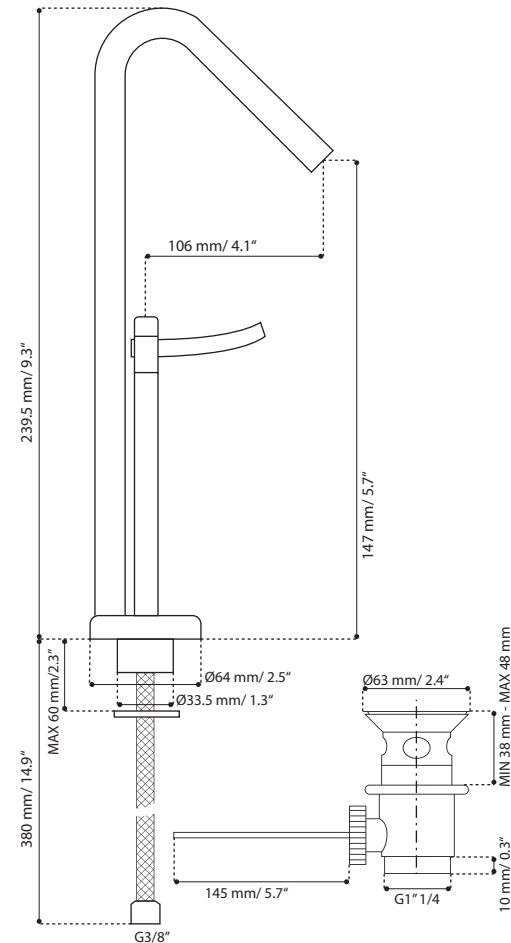

### Product Description

Single lever basin mixer swivel spout.  
Available in P.V.D finish

### Shipment Information

**Dimensions:** 59 x 25.5 x 9.5cm  
23" x 10" x 3.7"

**Weight:** 2.38 kg / 5.2 lbs

Measurements may vary +/- 1/4"