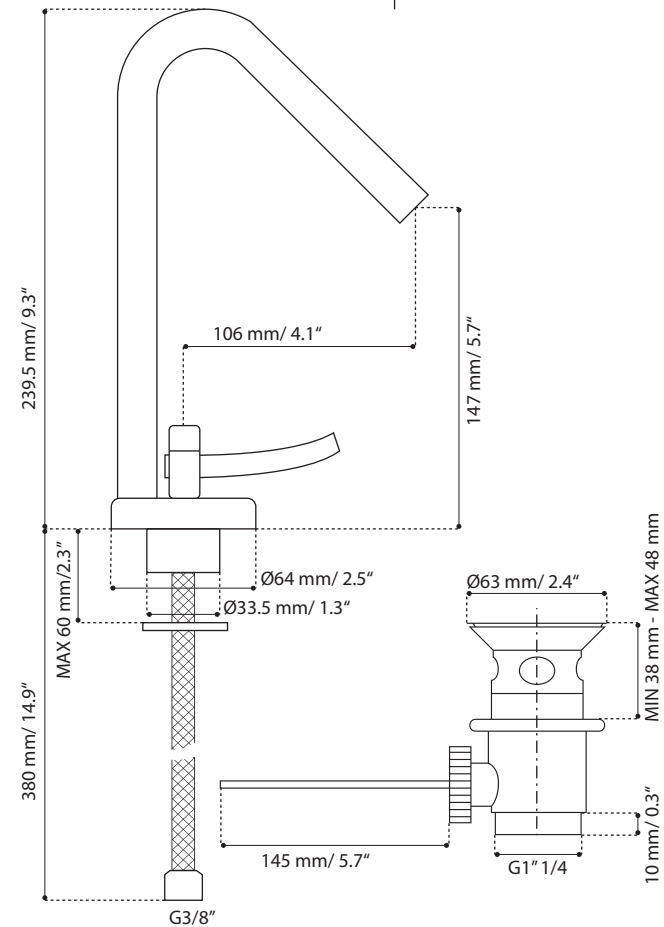

### Product Description

Single lever basin mixer swivel spout.

### Shipment Information

**Dimensions:** 48 X 25 X 9.5cm  
18.8" x 9.8" x 3.7"

**Weight:** 1.46 kg / 3.2 lbs

Measurements may vary +/- 1/4"