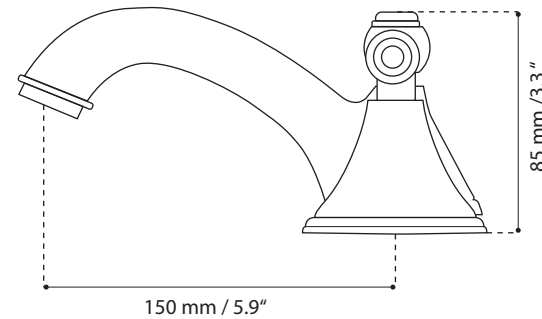

Product Specification Sheet

RETRO'

Company name: Paini

Reference number: L2PW211JU

Product Description

Three hole basin mixer with 1"1/4 pop up waste. Available in brushed nickel.

Finishing Options

P.V.D

Shipment Information

Dimensions: 44 x 22 x 12cm
17.3" x 8.6" x 4.7"

Weight: 3.3 kg / 7.2 lbs

Measurements may vary +/- 1/4"