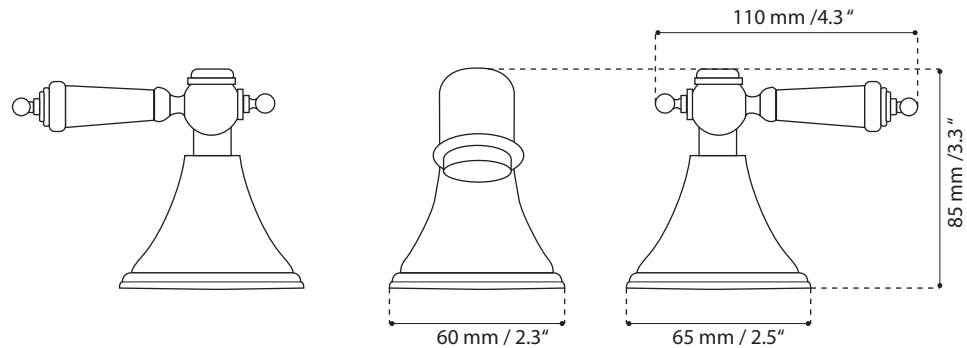

Product Specification Sheet

RETRO'

Company name: Paini

Reference number: L2PW211JU

Product Description

Three hole basin mixer with 1"1/4 pop up waste. Available in brushed nickel.

Finishing Options

P.V.D

Shipment Information

Dimensions: 44 x 22 x 12cm
17.3" x 8.6" x 4.7"

Weight: 3.3 kg / 7.2 lbs

Measurements may vary +/- 1/4"