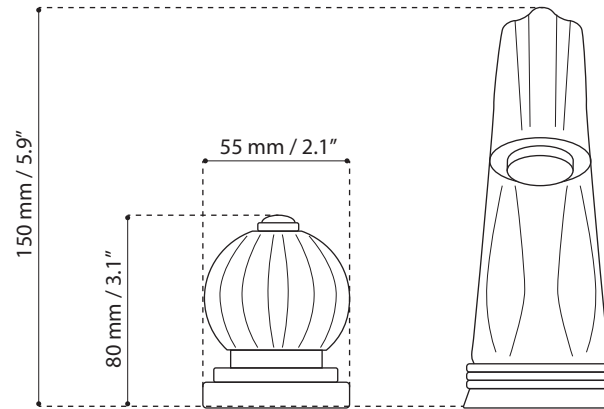

Product Specification Sheet

MAGIA

Company name: Pains
Reference number: MGCR211

Product Description

three hole basin mixer, 1"1/4 pop up waste. Available in chrome finish.

Finishing Options

Chrome

Shipment Information

Dimensions: 44.5 x 22 x 12cm
17.5" x 8.6" x 4.7"

Weight: 4.2 kg / 9.2 lbs

Measurements may vary +/- 1/4"