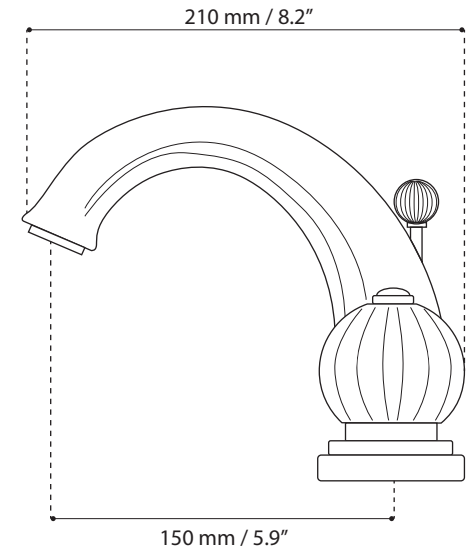

Product Specification Sheet

MAGIA

Company name: Pains
Reference number: MGCR211

Product Description

three hole basin mixer, 1"1/4 pop up waste. Available in chrome finish.

Finishing Options

Chrome

Shipment Information

Dimensions: 44.5 x 22 x 12cm
17.5" x 8.6" x 4.7"

Weight: 4.2 kg / 9.2 lbs

Measurements may vary +/- 1/4"