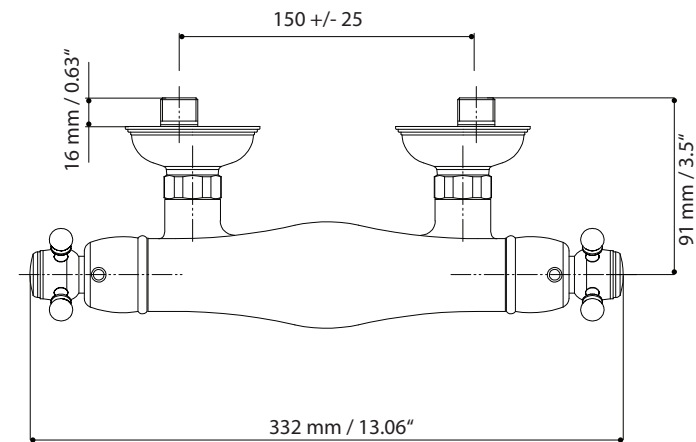

### Shipment Information

**Dimensions:** 38 x 14.5 x 7cm  
14.9" x 5.7" x 2.7"

**Weight:** 3 kg / 6.6 lbs

Measurements may vary +/- 1/4"