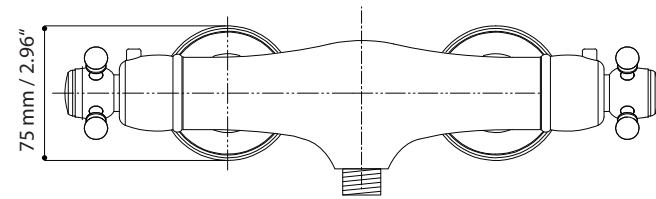

### Shipment Information

**Dimensions:** 38 x 14.5 x 7cm  
14.9" x 5.7" x 2.7"

**Weight:** 3 kg / 6.6 lbs

Measurements may vary +/- 1/4"