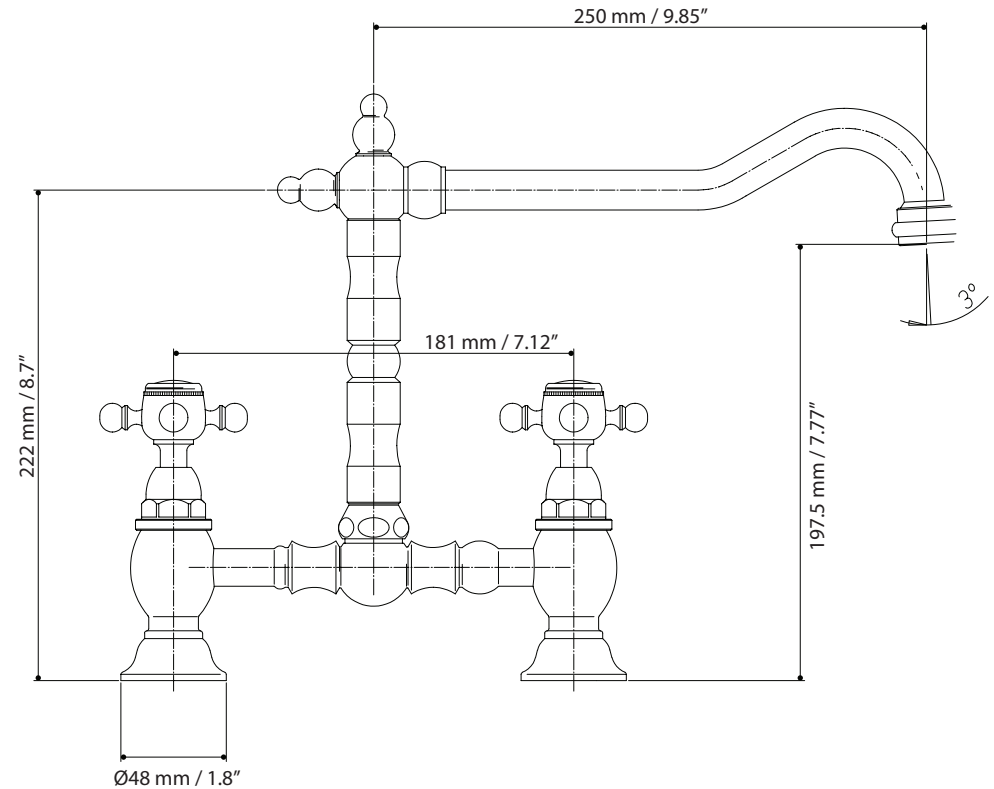

Product Specification Sheet

NOSTALGIA

Company name: Paini
Reference number: 27..215B

Product Description

Two-handle bridge bar/kitchen faucet.
Available in chrome finish.

Finishing Options

Chrome

Shipment Information

Dimensions: 48.5 x 25.5 x 9.5cm
19" x 10" x 3.7"

Weight: 2.9 kg / 6.4 lbs

Measurements may vary +/- 1/4"