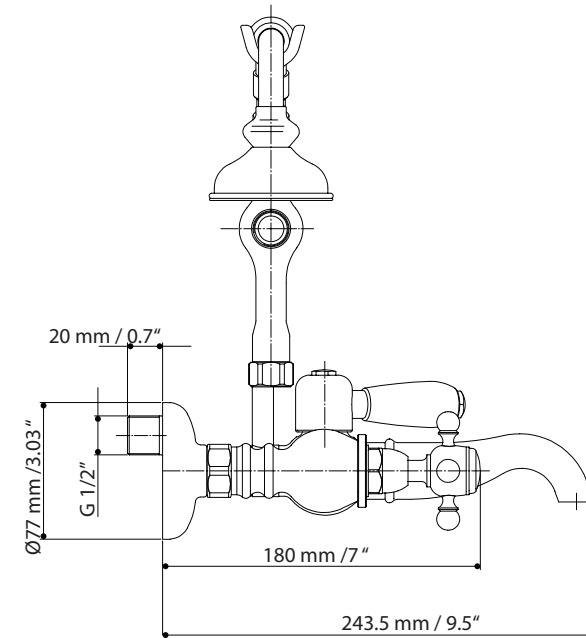

Product Specification Sheet

NOSTALGIA

Company name: Paini
Reference number: 27..105

Product Description

External wall mount thermostatic bath/shower faucet. Available in chrome and brushed nickel.

Finishing Options

P.V.D Chrome

Shipment Information

Dimensions: 31.5 x 24.5 x 7cm
12.4" x 9.6" x 2.7"

Weight: 3.94 kg / 8.6 lbs

Measurements may vary +/- 1/4"