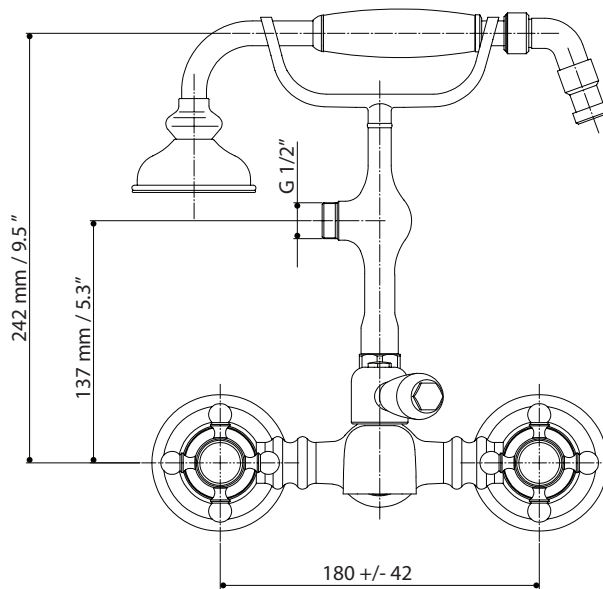

Product Specification Sheet

NOSTALGIA

Company name: Paini
Reference number: 27..105

Product Description

External wall mount thermostatic bath/shower faucet. Available in chrome and brushed nickel.

Finishing Options

P.V.D Chrome

Shipment Information

Dimensions: 31.5 x 24.5 x 7cm
12.4" x 9.6" x 2.7"

Weight: 3.94 kg / 8.6 lbs

Measurements may vary +/- 1/4"