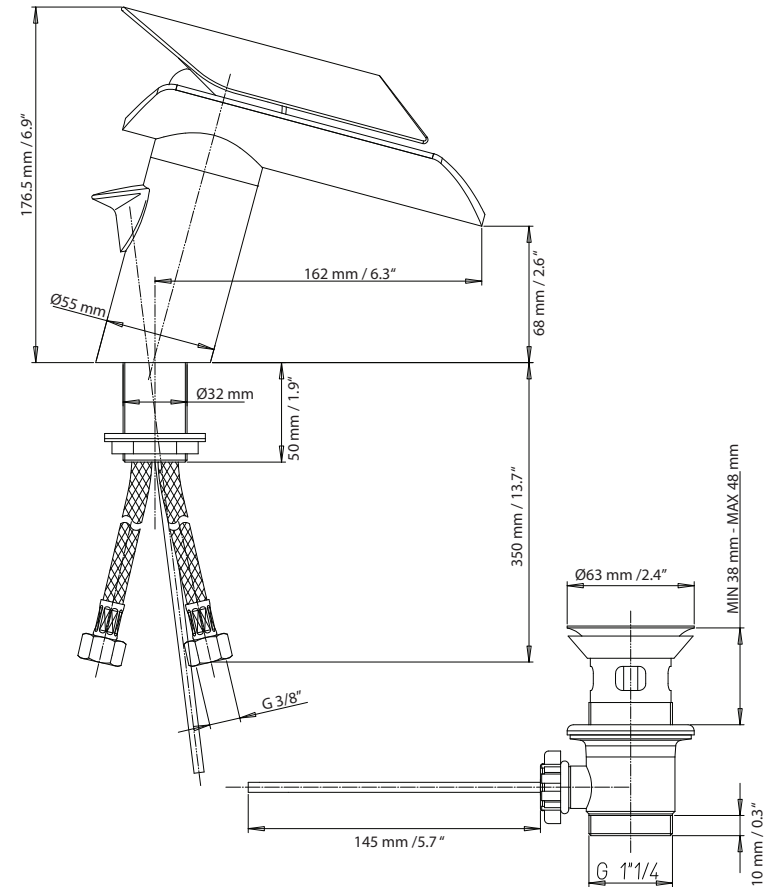

Product Specification Sheet

MORGANA

Company name: Painsi
Reference number: 73..211

Product Description

Single lever lavatory faucet. Available in multiple finishes and material combinations.

Shipment Information

Dimensions: 37.5 x 20 x 8.5cm
14.7" x 7.8" x 3.3"

Weight: 2.7 kg / 5.9 lbs

Finish Options

Measurements may vary +/- 1/4"