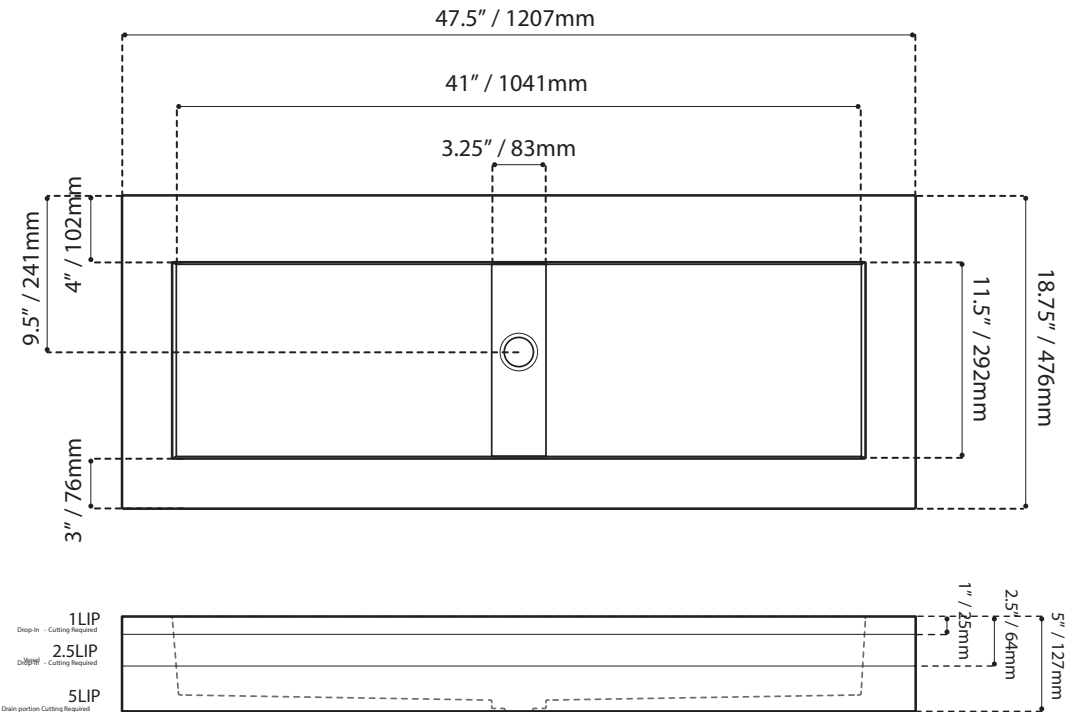

### Product Description

Modern rectangular design  
 Above-counter installation  
 Stain, scratch, and crack resistant  
 Includes linear drain cover  
 Overflow and drain assembly sold separately  
 Made in Canada  
 Material: stone  
 Finish: matte or gloss pearl white  
 Measurements: 47.5 by 18.75 by 4.5 inches  
 Complies with CSA and IAPMO standards

### Shipment Information

**Dimensions:** 127 x 53.3 x 22.2cm  
 50" x 21" x 8.75"

**Weight:** 37kg / 81.5 lbs

### Faucet Hole Drilling Options

NH NO HOLE

2H4 TWO HOLES  
- 4" CENTER -

1H ONE HOLE

2H8 TWO HOLES  
- 8" CENTER -

Measurements may vary +/- 1/4"