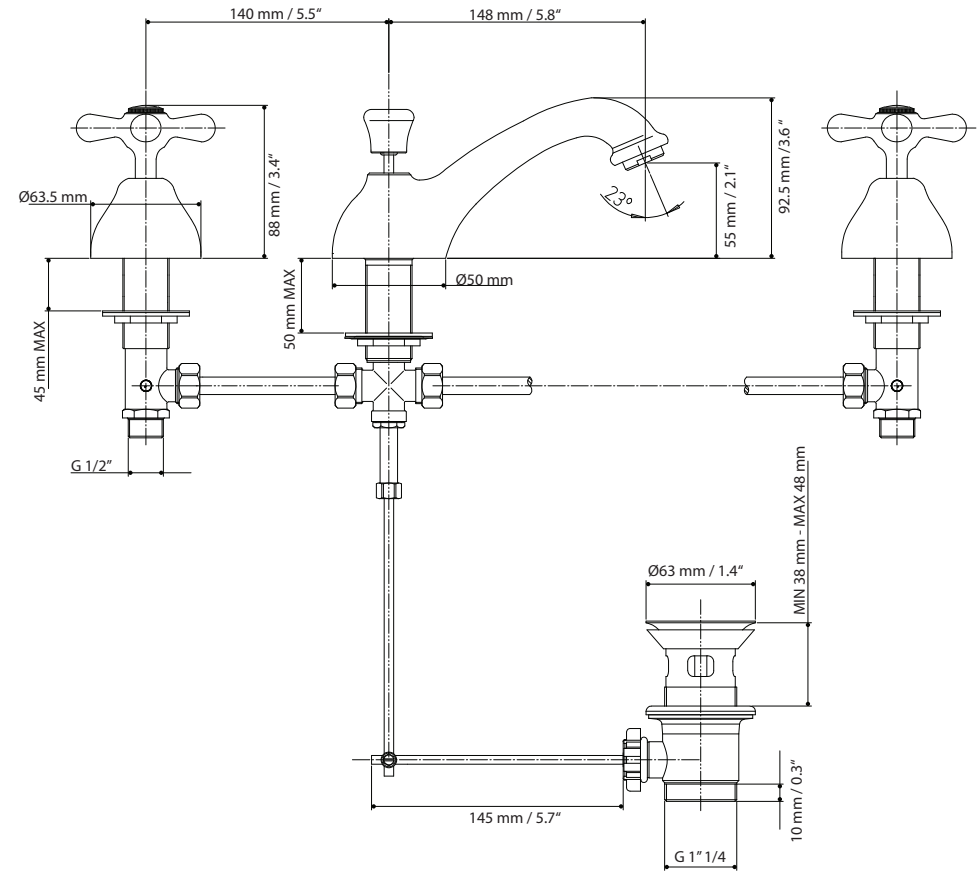

Product Specification Sheet

LIBERTY

Company name: Pains
Reference number: 17PW211

Product Description

Two handle lavatory faucet. Available in brushed nickel finish.

Finishing Options

P.V.D

Shipment Information

Dimensions: 44 x 21 x 11.5cm
17.3" x 8.2" x 4.5"

Weight: 3.8 kg / 8.3 lbs

Measurements may vary +/- 1/4"