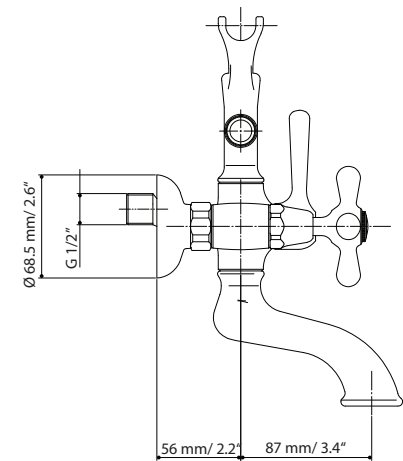

Product Specification Sheet

LIBERTY

Company name: Painsi
Reference number: 17PW105

Product Description

external wall mount bath/shower faucet.
Available in brushed nickel finish.

Finishing Options

P.V.D

Shipment Information

Dimensions: 32 x 24.5 x 13cm
12.5" x 9.6" x 5.1"

Weight: 3.66 kg / 8 lbs

Measurements may vary +/- 1/4"