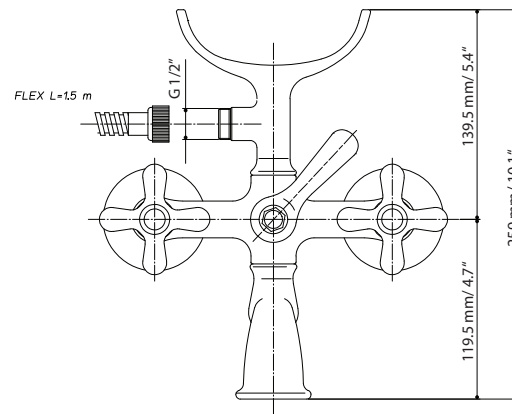

Product Specification Sheet

LIBERTY

Company name: Painsi
Reference number: 17PW105

Product Description

external wall mount bath/shower faucet.
Available in brushed nickel finish.

Finishing Options

P.V.D

Shipment Information

Dimensions: 32 x 24.5 x 13cm
12.5" x 9.6" x 5.1"

Weight: 3.66 kg / 8 lbs

Measurements may vary +/- 1/4"