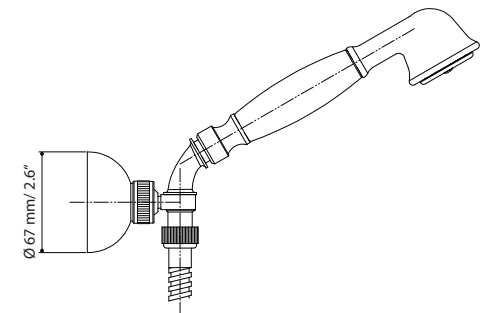

Product Specification Sheet

LIBERTY

Company name: Painsi
Reference number: 17PW105

Product Description

external wall mount bath/shower faucet.
Available in brushed nickel finish.

Finishing Options

P.V.D

Shipment Information

Dimensions: 32 x 24.5 x 13cm
12.5" x 9.6" x 5.1"

Weight: 3.66 kg / 8 lbs

Measurements may vary +/- 1/4"