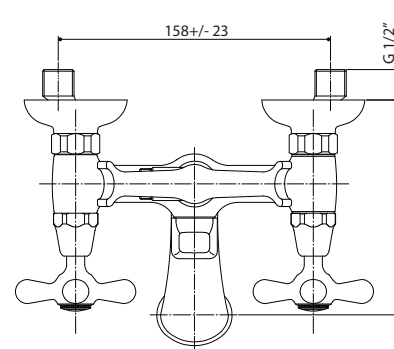

Product Specification Sheet

LIBERTY

Company name: Painsi
Reference number: 17PW105

Product Description

external wall mount bath/shower faucet.
Available in brushed nickel finish.

Finishing Options

P.V.D

Shipment Information

Dimensions: 32 x 24.5 x 13cm
12.5" x 9.6" x 5.1"

Weight: 3.66 kg / 8 lbs

Measurements may vary +/- 1/4"