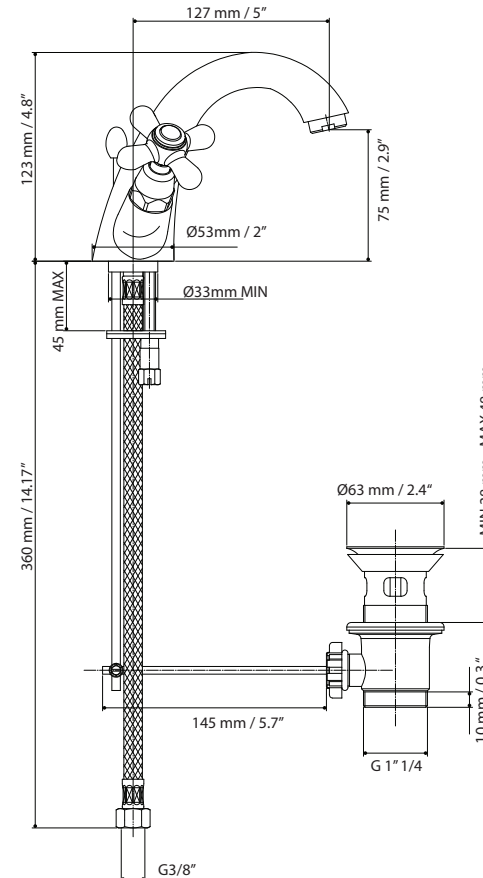

### Product Description

Two handle monoblock lavatory faucet, available in chrome and brushed nickel finish.

### Shipment Information

**Dimensions:** 44 x 21 x 11.5cm  
 17.3" x 8.2" x 4.5"

**Weight:** 2.66 kg / 5.8 lbs

Measurements may vary +/- 1/4"