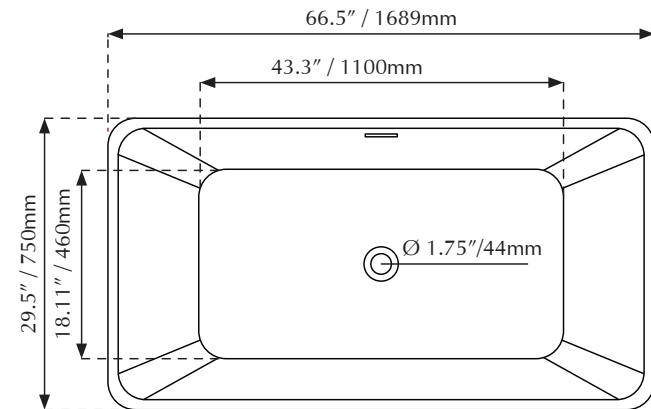

Product Specification Sheet

JADE 67

Reference number: EU-6820

Product Description

Free standing easy installation acrylic bathtub. Available in white finish.

Finish Color

White

Shipping Information

Dimensions: 1753 x 813 x 635cm
69" x 32" x 25"

Weight: 54 kg / 119 lbs

Measurements may vary +/- 1/4"