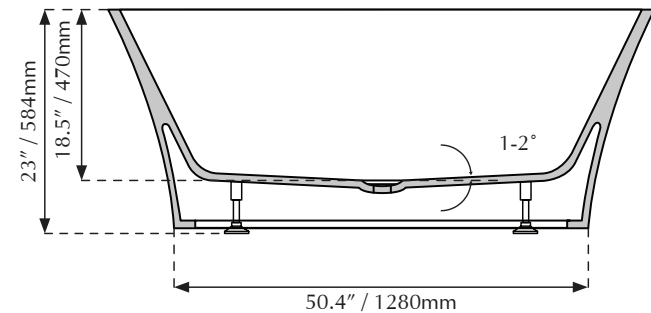

Product Specification Sheet

JADE 67

Reference number: EU-6820

Product Description

Free standing easy installation acrylic bathtub. Available in white finish.

Finish Color

White

Shipping Information

Dimensions: 1753 x 813 x 635cm
69" x 32" x 25"

Weight: 54 kg / 119 lbs

Measurements may vary +/- 1/4"