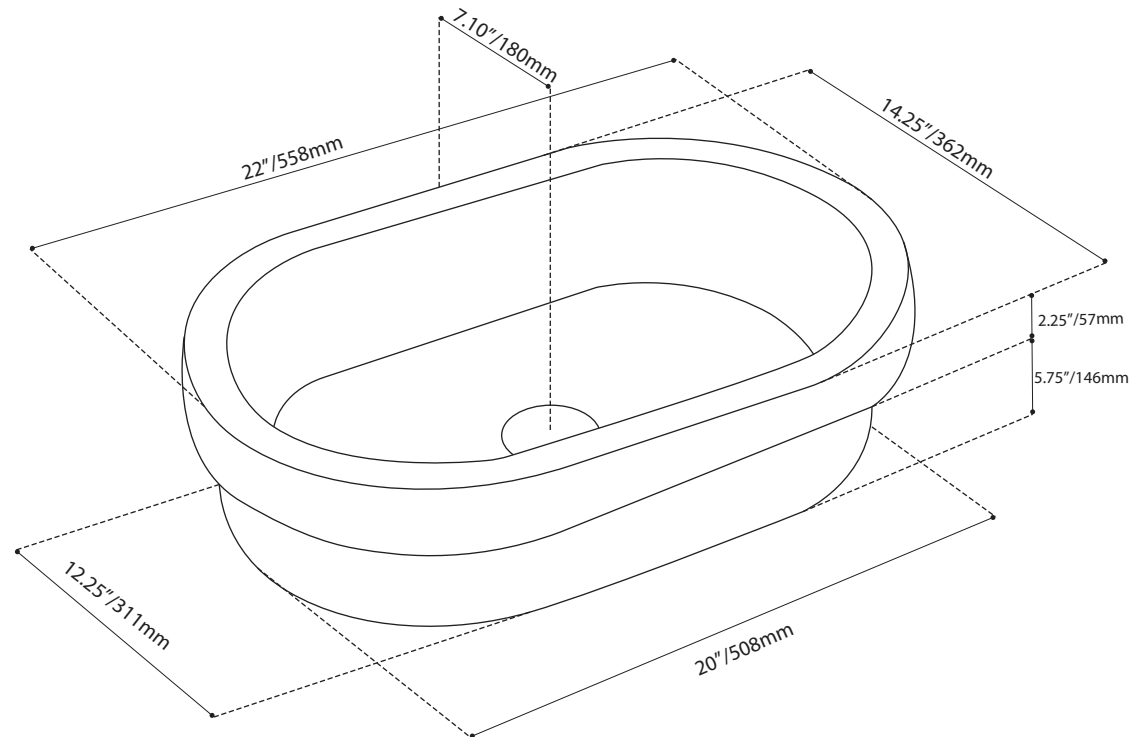

Product Specification Sheet

EU 842
WHT/SLV

Product Description

Above-counter, semi-recessed design, porcelain bathroom sink.

Finishing Options

high gloss silver

White

Shipment Information

Dimensions: 57 x 37 x 16.5cm
26.7" x 14.5" x 6.4"

Weight: 12kg /26.4 lbs

Measurements may vary +/- 1/4"