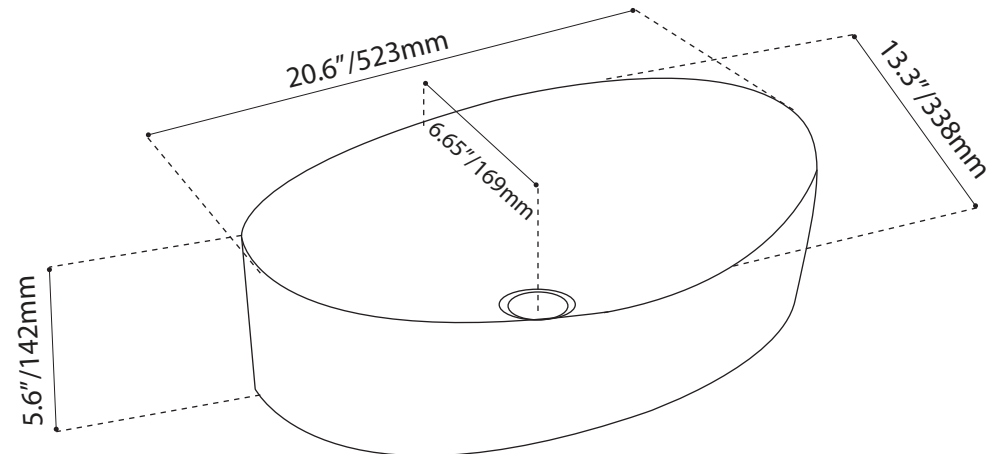

Product Specification Sheet

**EU7756
CS/GLD**

Product Description

Silver above-counter bathroom sink. No overflow.

Finishing Options

high gloss silver

high gloss gold

Shipment Information

Dimensions: 61 x 42 x 24.1 cm
24" x 16.5" x 9.5"

Weight: 10 kg / 22 lbs

Measurements may vary +/- 1/4"