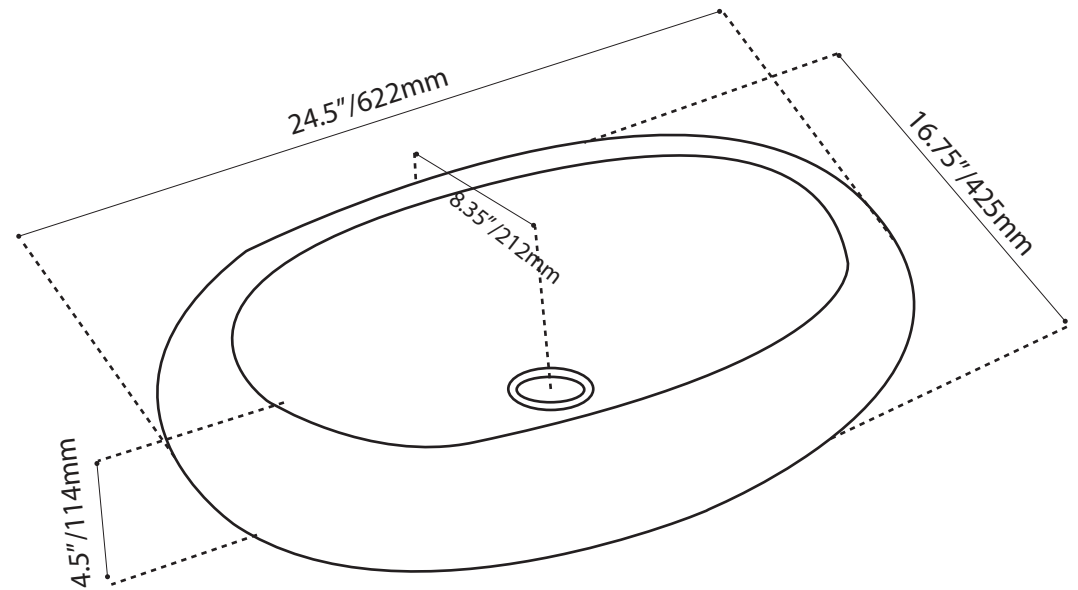

Product Specification Sheet

EU7042 WGN

Product Description

Porcelain bathroom sink

Finishing Options

high gloss porcelain

Shipment Information

Dimensions: 76.2 x 53.3 x 21.5cm
30" x 21" x 8.5"

Weight: 10 kg / 22 lbs

Measurements may vary +/- 1/4"